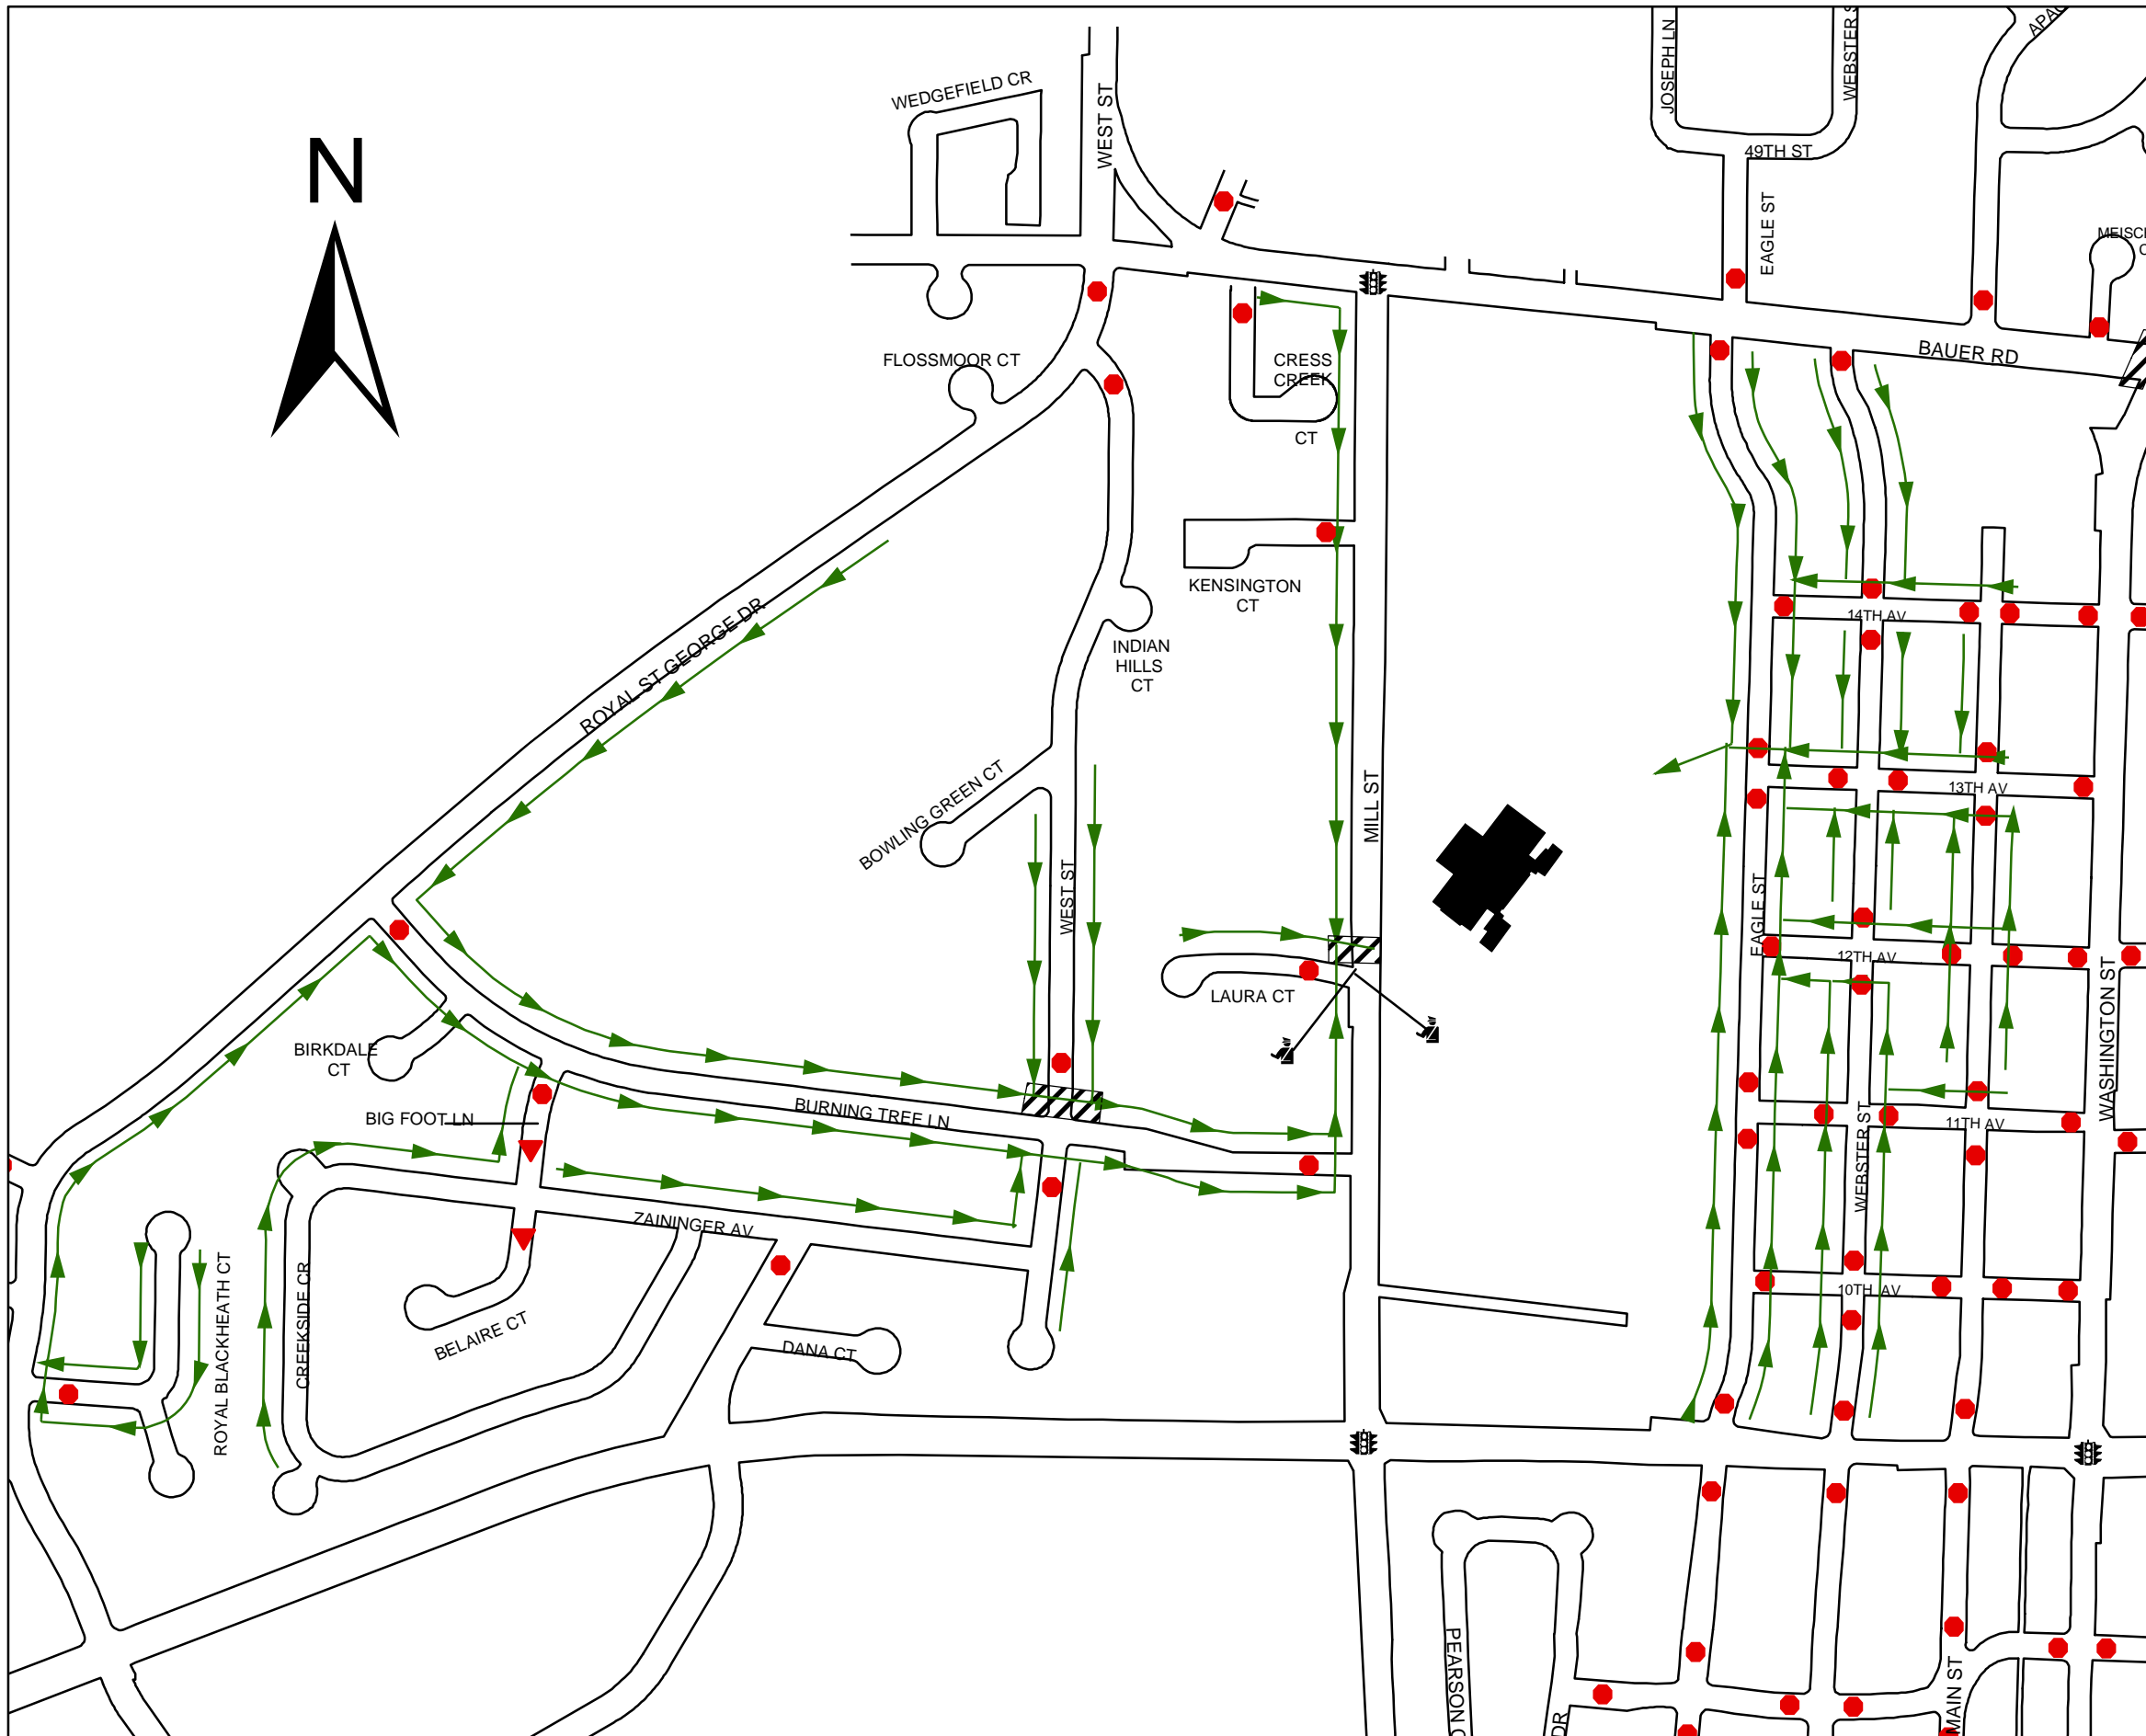

# Mill Street Elementary School District 203

## Legend:

- School Walk Route
- Crosswalks
- Stop
- Signal
- Crossing Guard (City Provided)
- Yield
- School

## NOTE TO PARENTS:

This map is provided to help you and your child determine the best way to and from school. We suggest you review the map and travel the route with your child, answering any questions and noting walkways, traffic controls, crossing guards, etc.