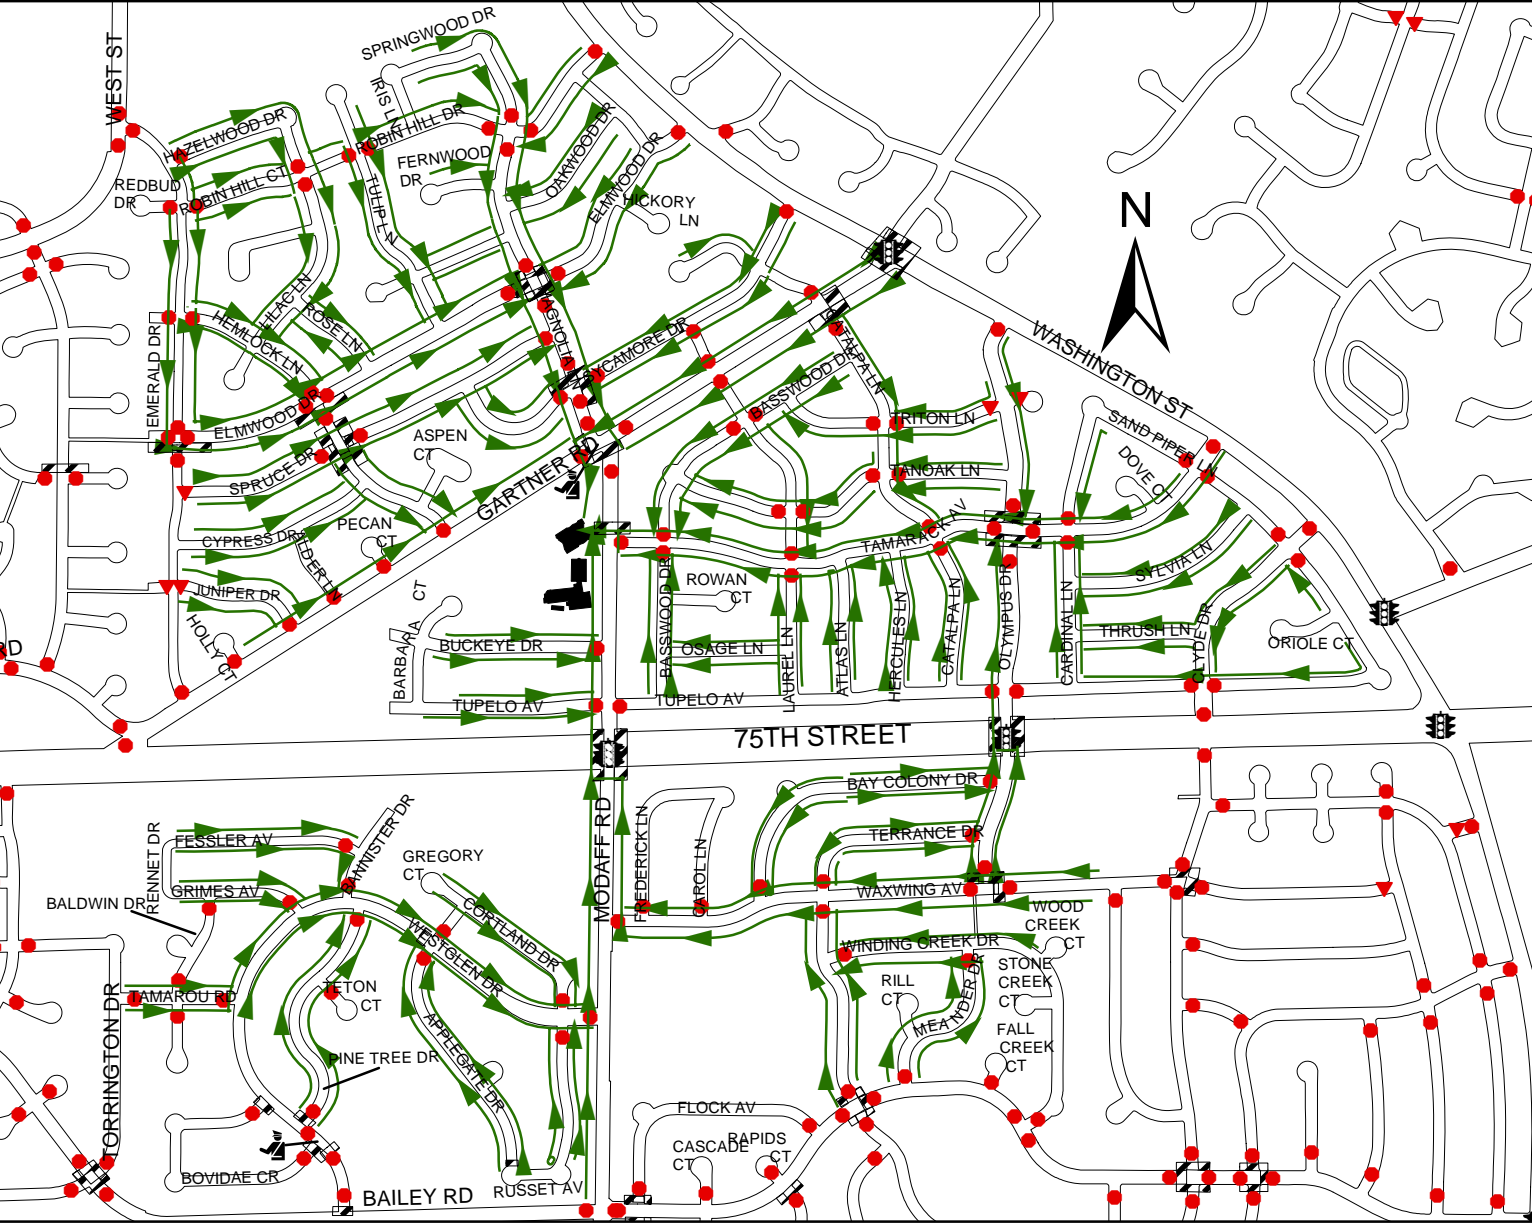

St. Raphael Elementary School

Legend:

- School Walk Route
- Crosswalks
- Stop
- Signal
- Crossing Guard
- Yield
- School

NOTE TO PARENTS:

This map is provided to help you and your child determine the best way to and from school. We suggest you review the map and travel the route with your child, answering any questions and noting walkways, traffic controls, crossing guards, etc.

For questions regarding busing, please contact the appropriate school district administration office.

For questions regarding the school pedestrian walk route or right-of-way controls, please contact The City of Naperville - Transportation, Engineering, and Development Business Group

Prepared by the Transportation and Traffic Services Team, August 2008.