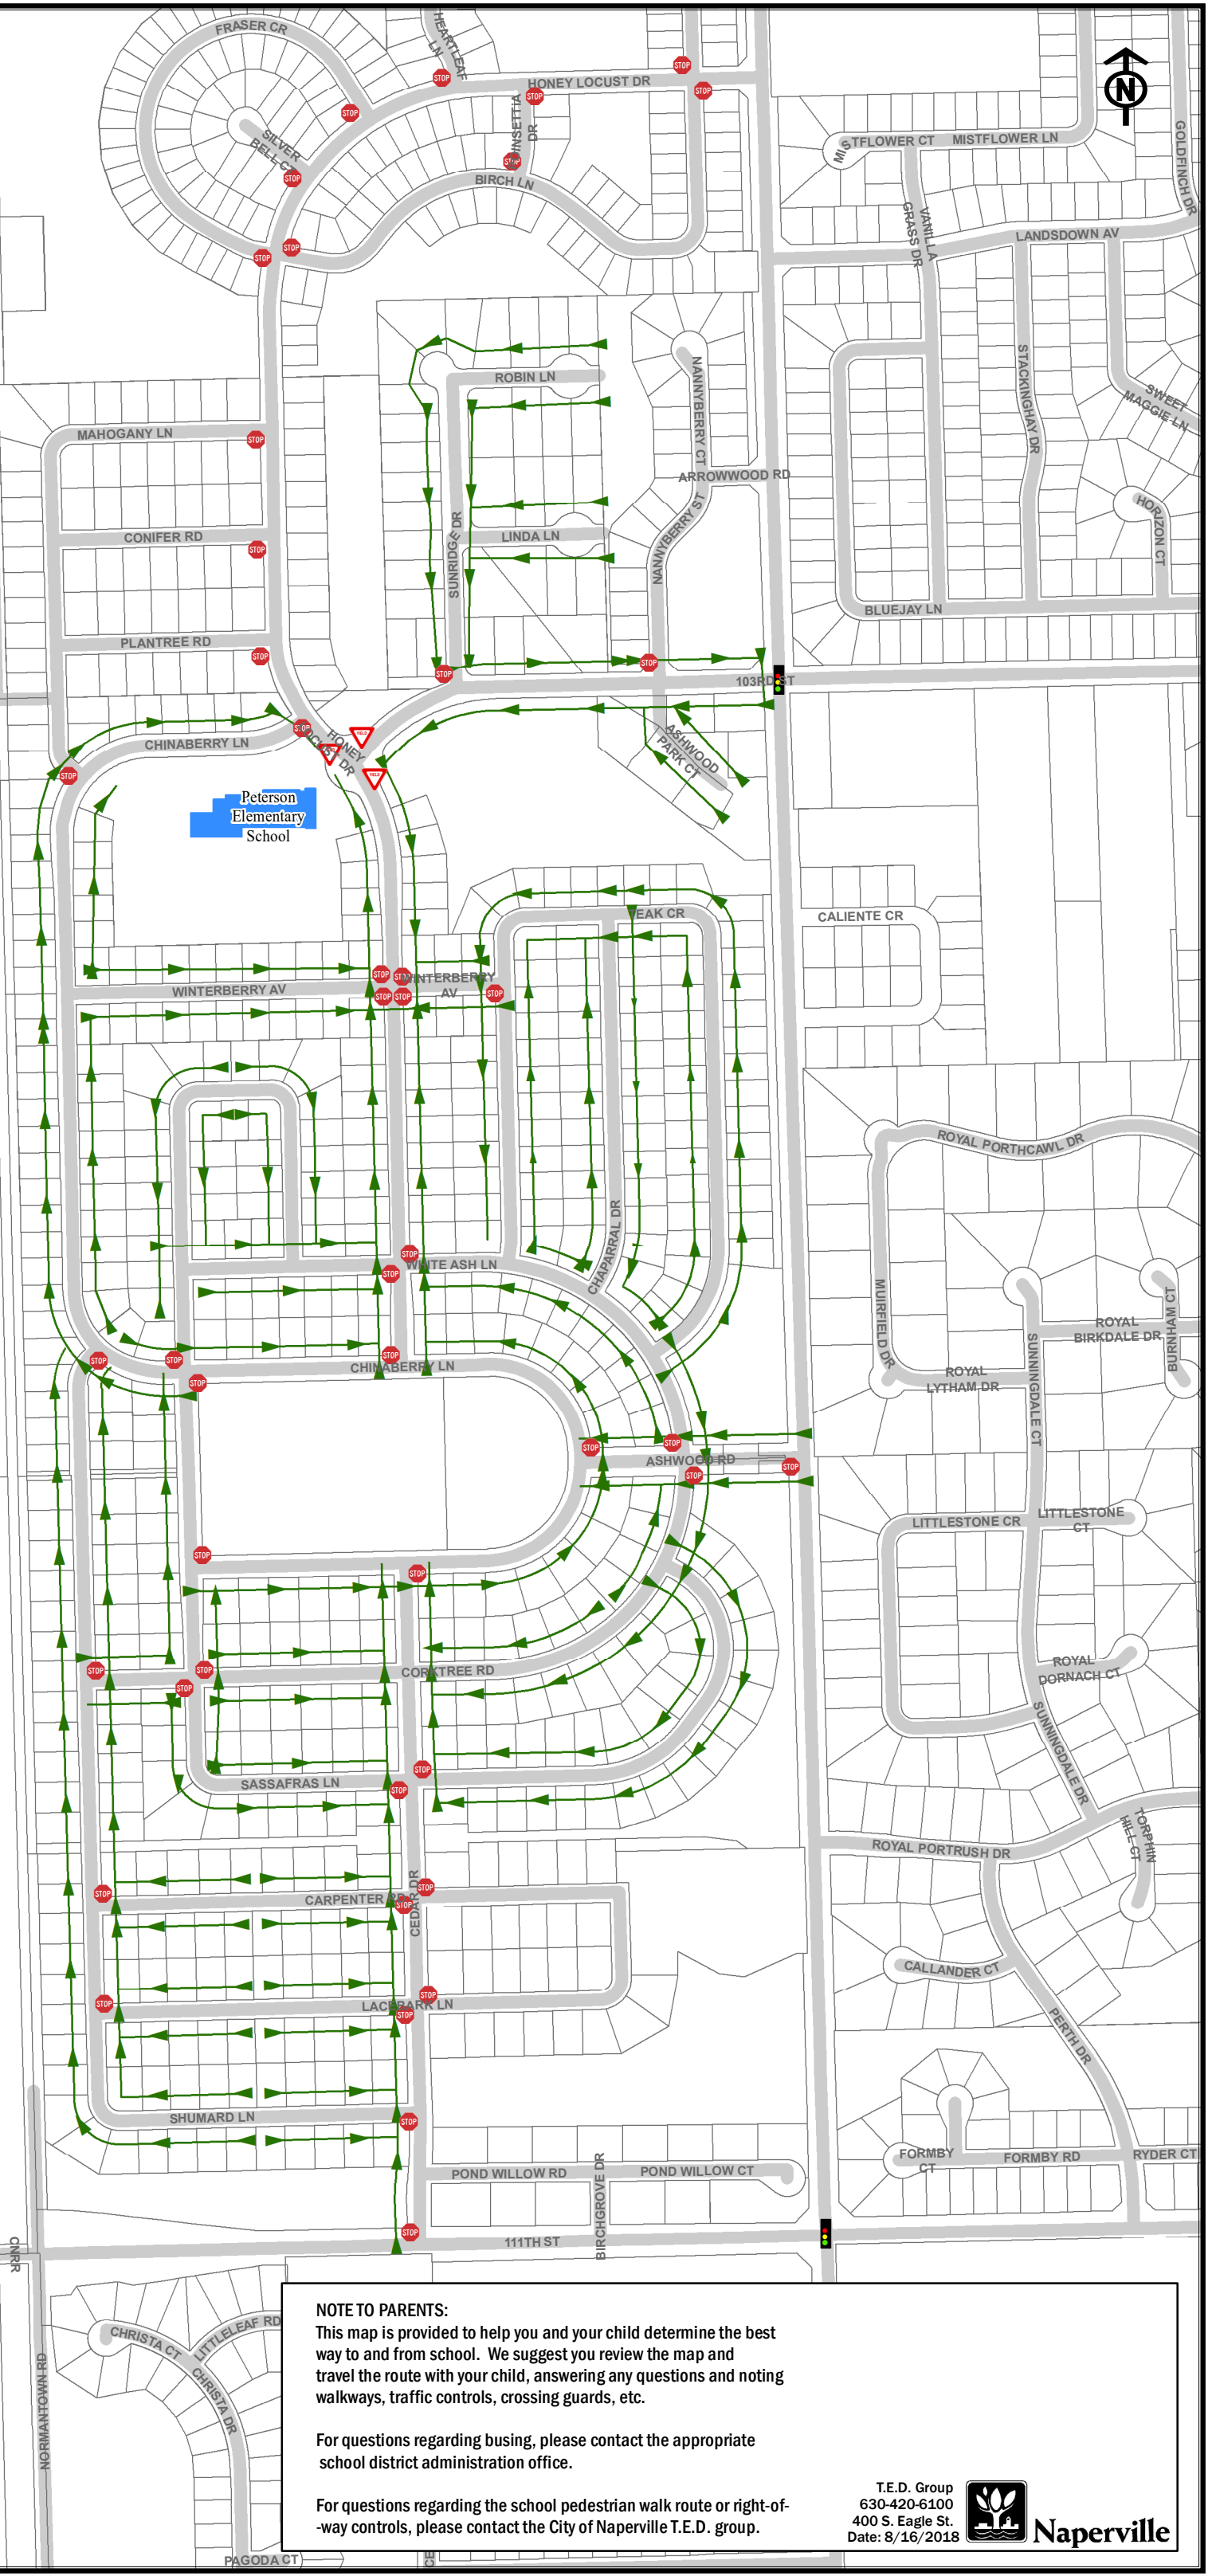

CLOW CREEK RD

NORMANTOWN RD

CNR

NORMANTOWN RD

City of Naperville
District 204

**Peterson Elementary
School Walk Route**

-  School Walk Route
-  Yield Sign
-  Stop Signs

NOTE TO PARENTS:
This map is provided to help you and your child determine the best way to and from school. We suggest you review the map and travel the route with your child, answering any questions and noting walkways, traffic controls, crossing guards, etc.

For questions regarding busing, please contact the appropriate school district administration office.

For questions regarding the school pedestrian walk route or right-of-way controls, please contact the City of Naperville T.E.D. group.