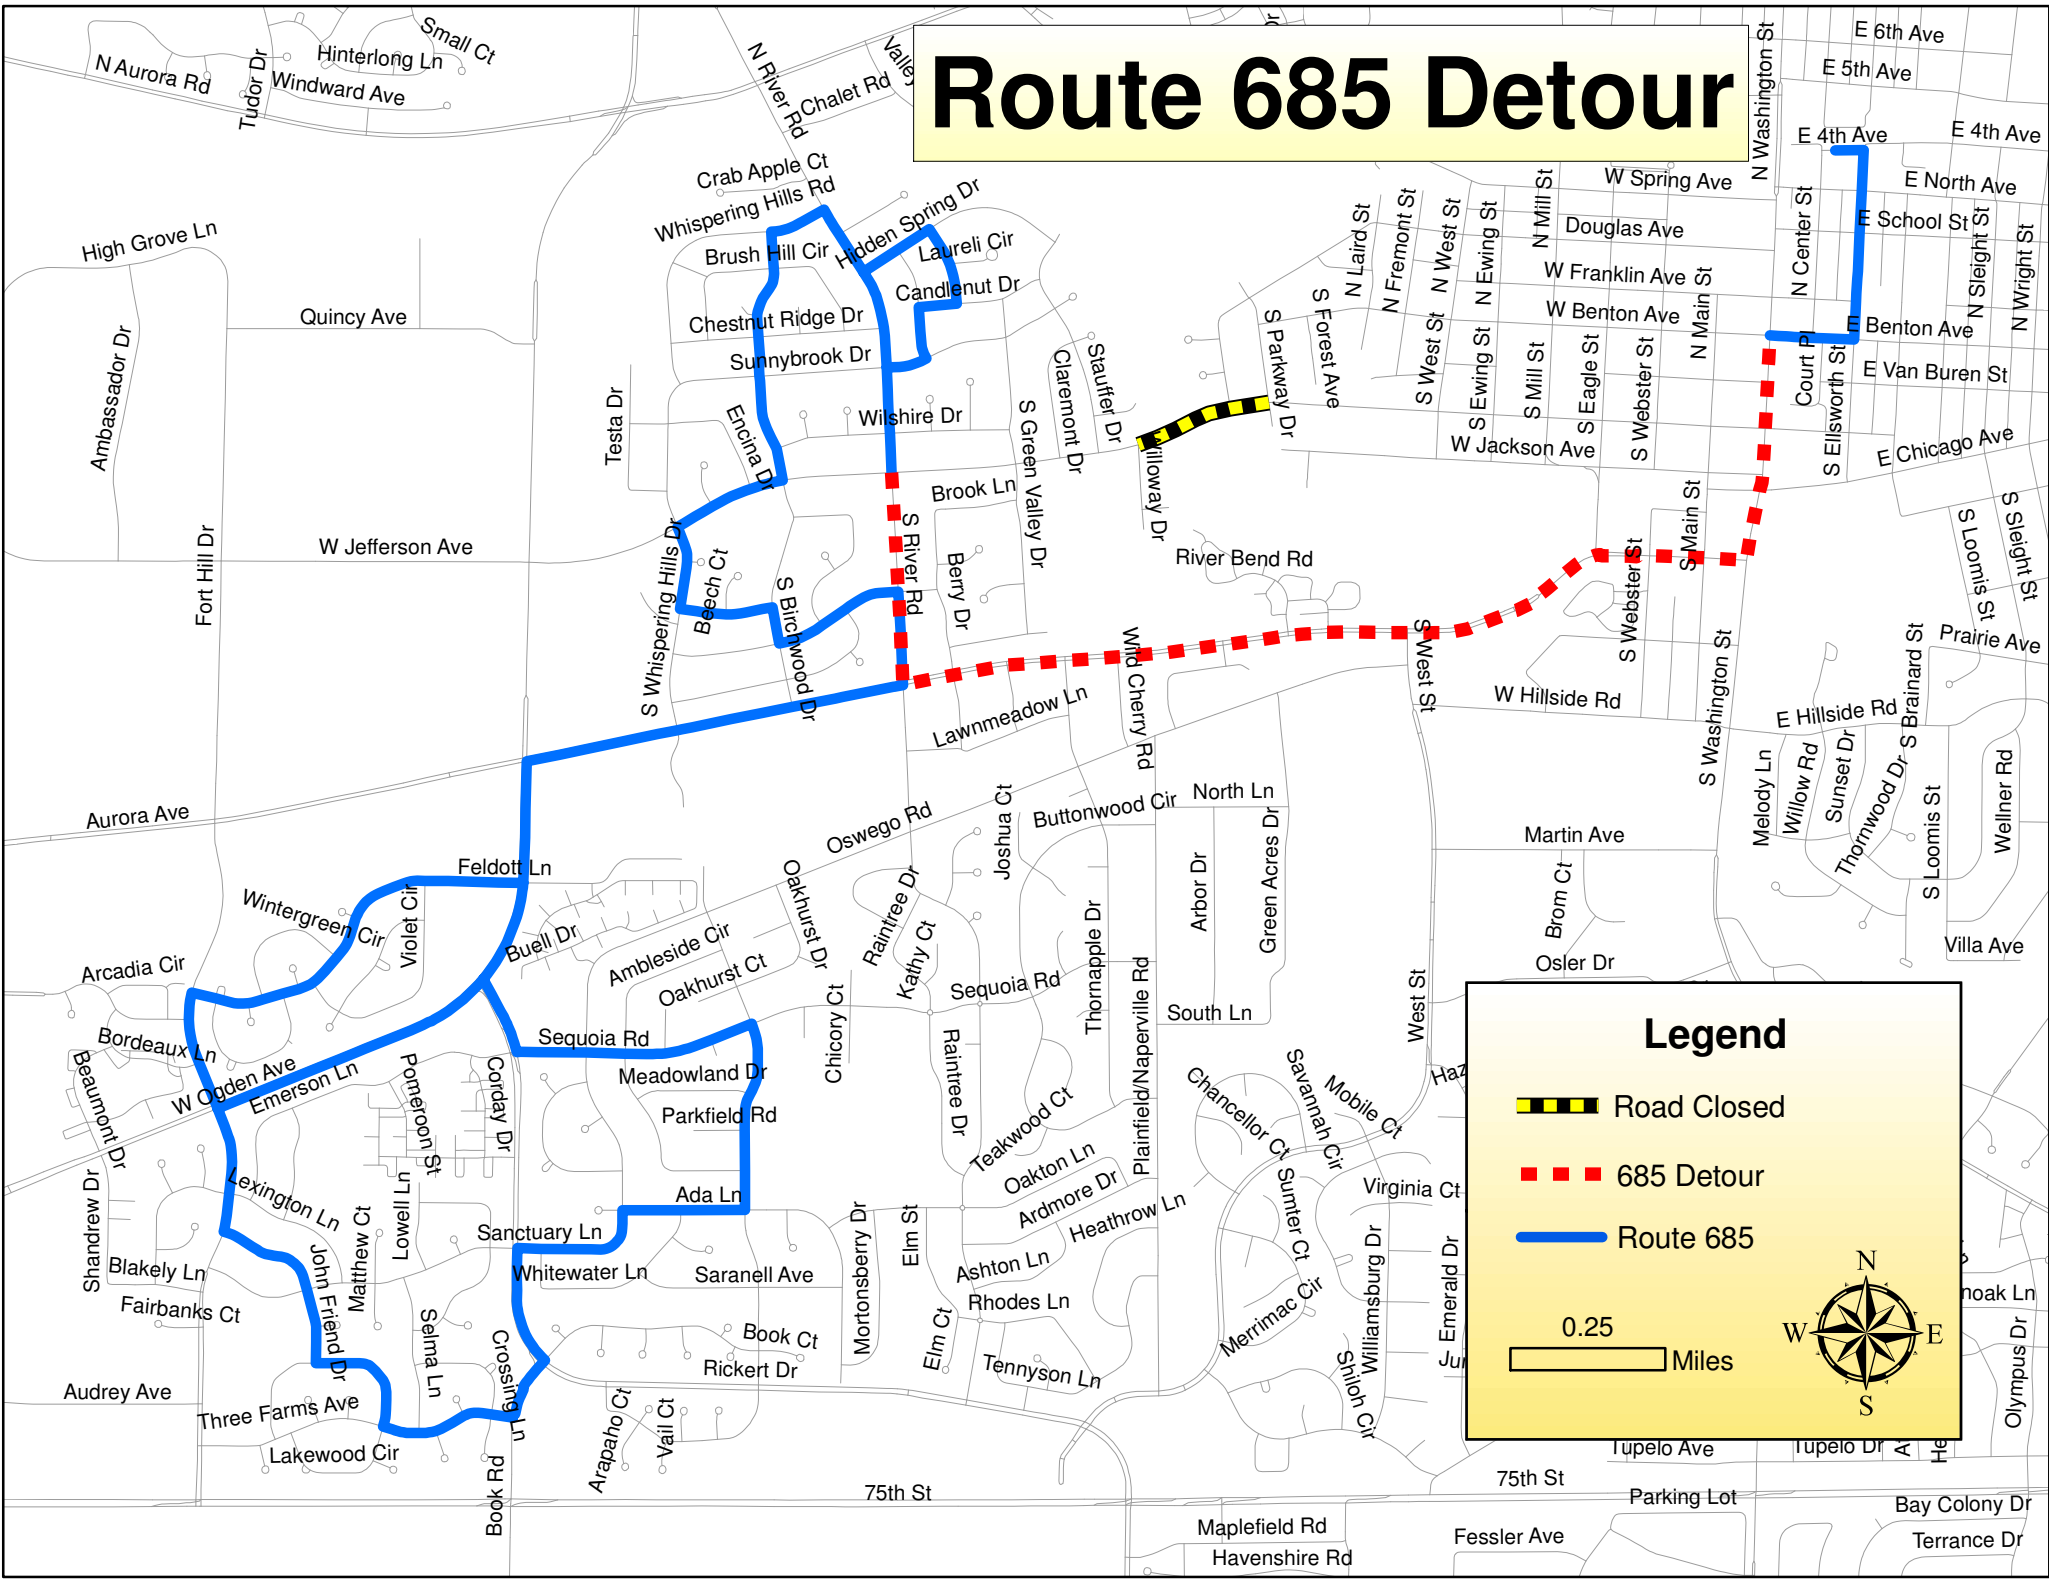

# Route 685 Detour

**Legend**

-  Road Closed
-  685 Detour
-  Route 685

0.25 Miles