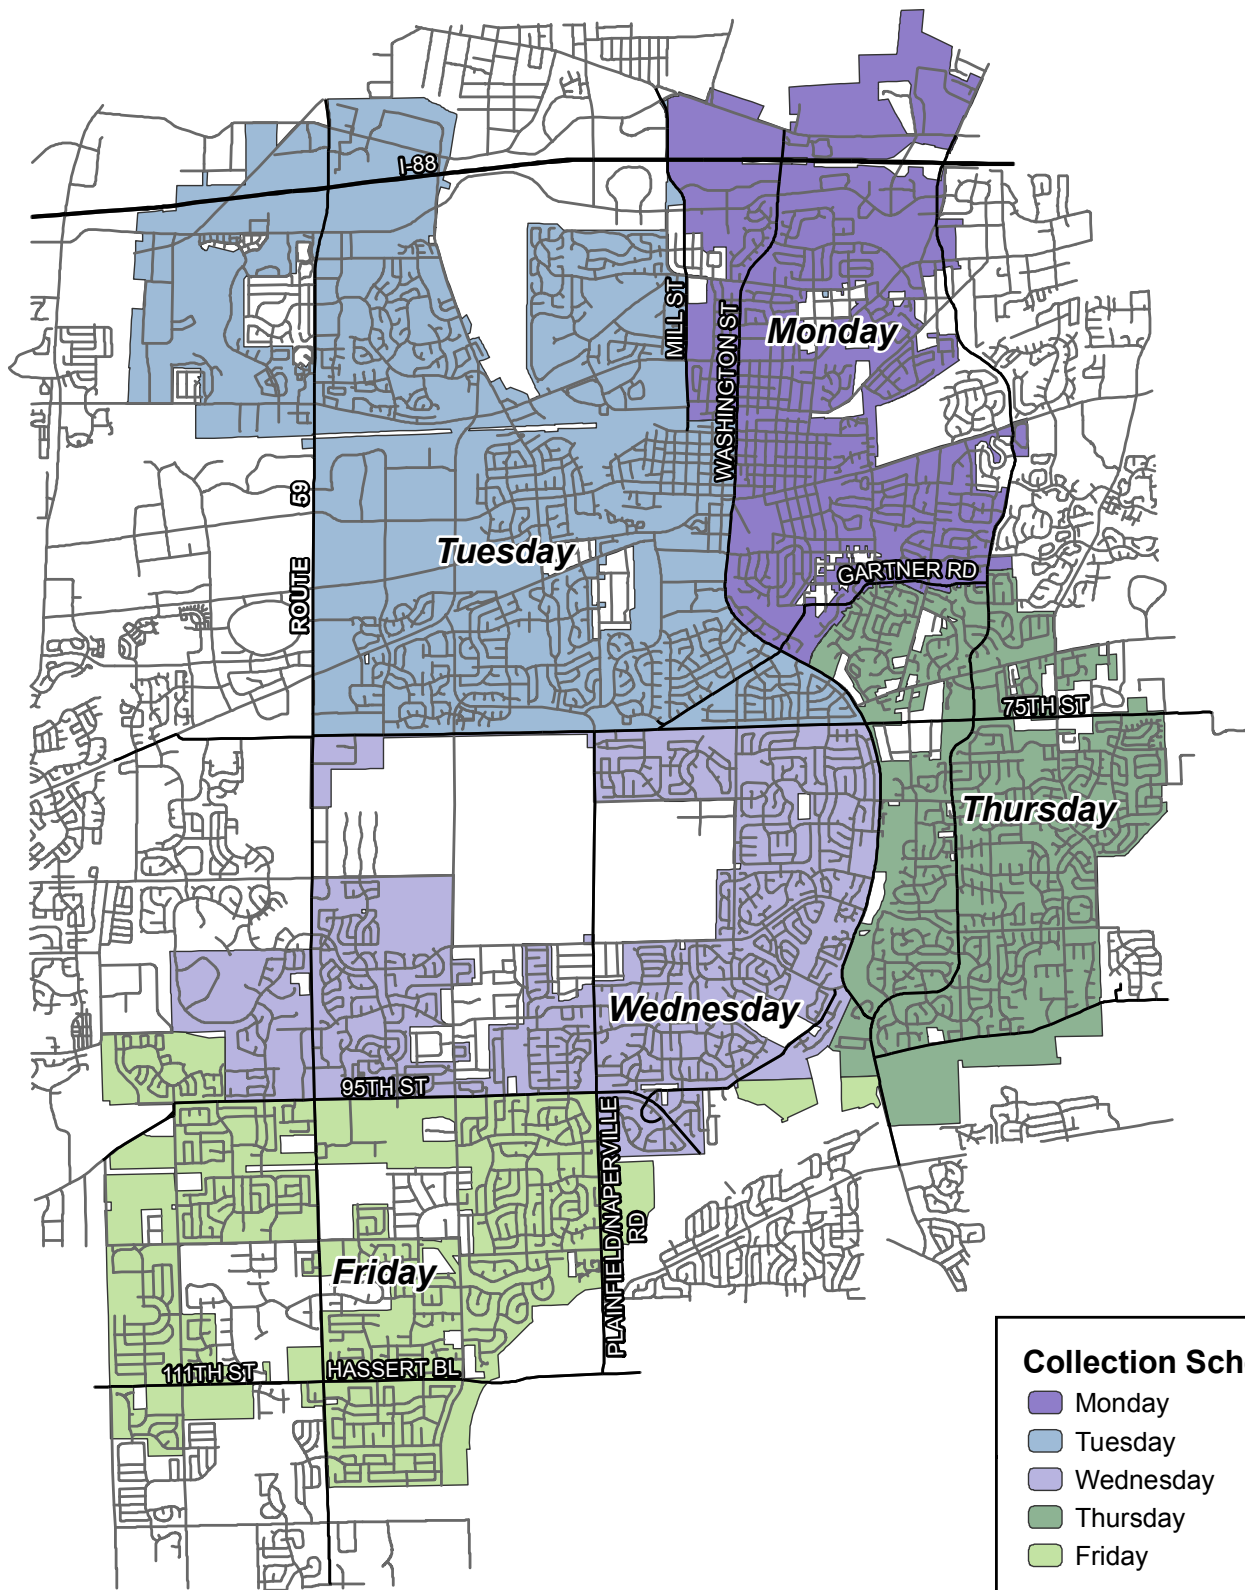

City of Naperville GARBAGE COLLECTION ROUTE MAP

Collection Schedule

- Monday
- Tuesday
- Wednesday
- Thursday
- Friday

Department of Public Works
Strategic Services Division
www.naperville.il.us
April 2010

This map should be used for reference only.
The data is subject to change without notice.
City of Naperville assumes no liability in the use
or application of the data. Reproduction or redistribution is
forbidden without expressed written consent from the City of Naperville.