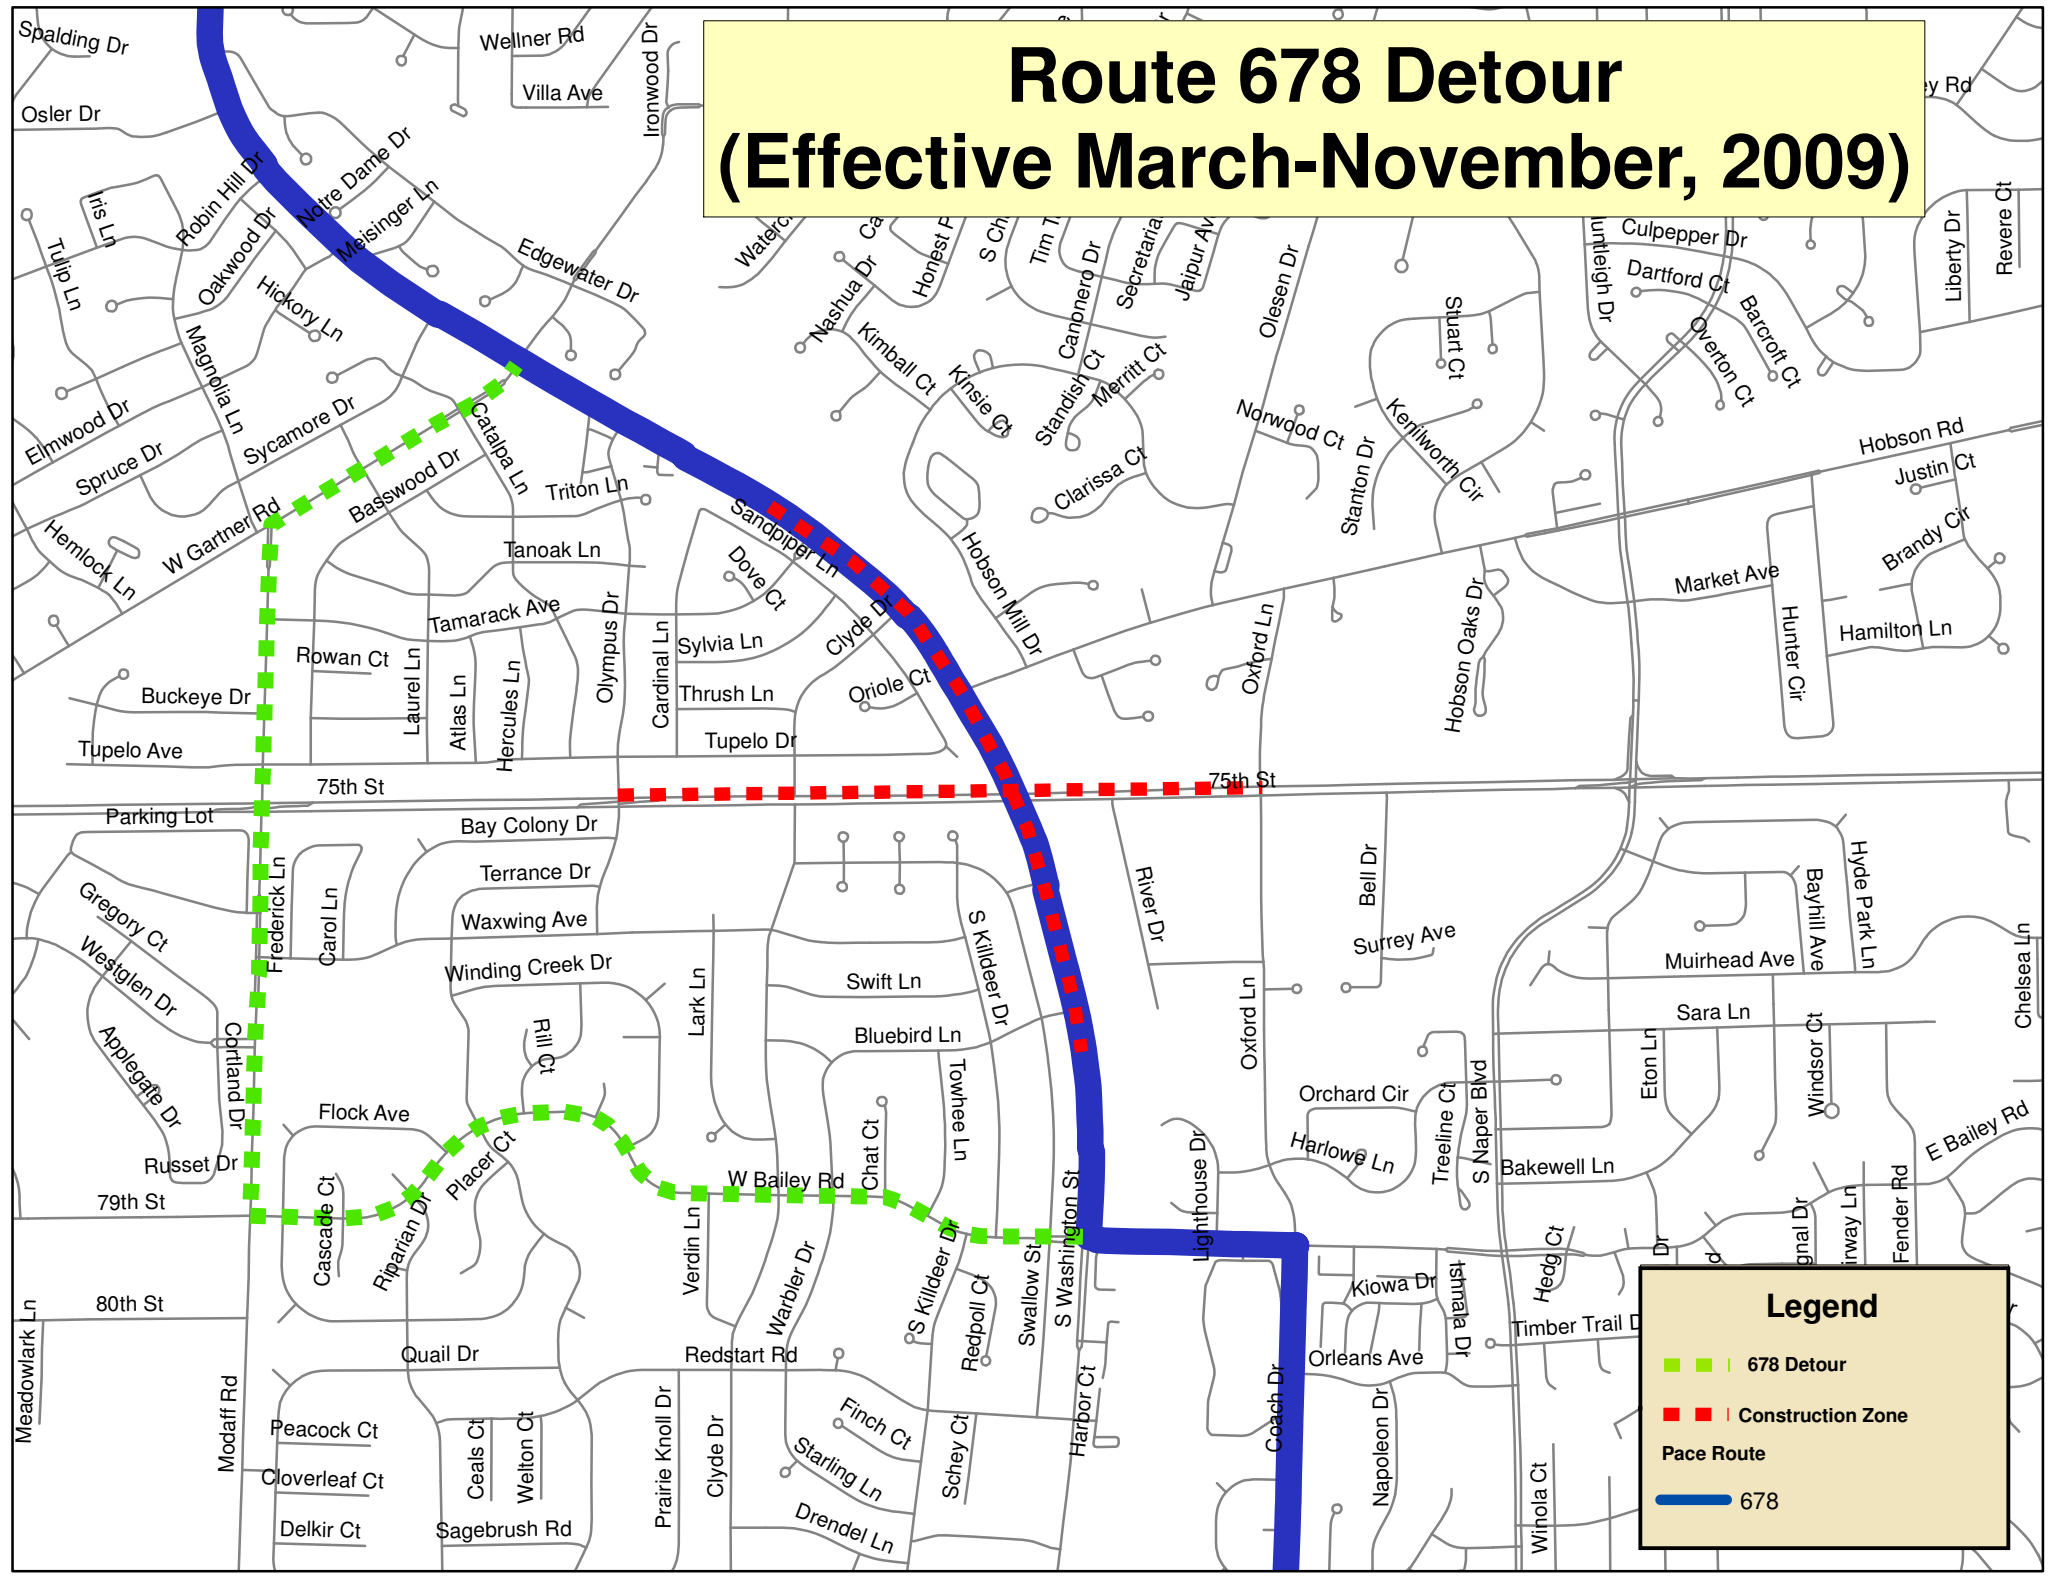

Route 678 Detour (Effective March-November, 2009)

Legend

- 678 Detour
- Construction Zone
- Pace Route
- 678