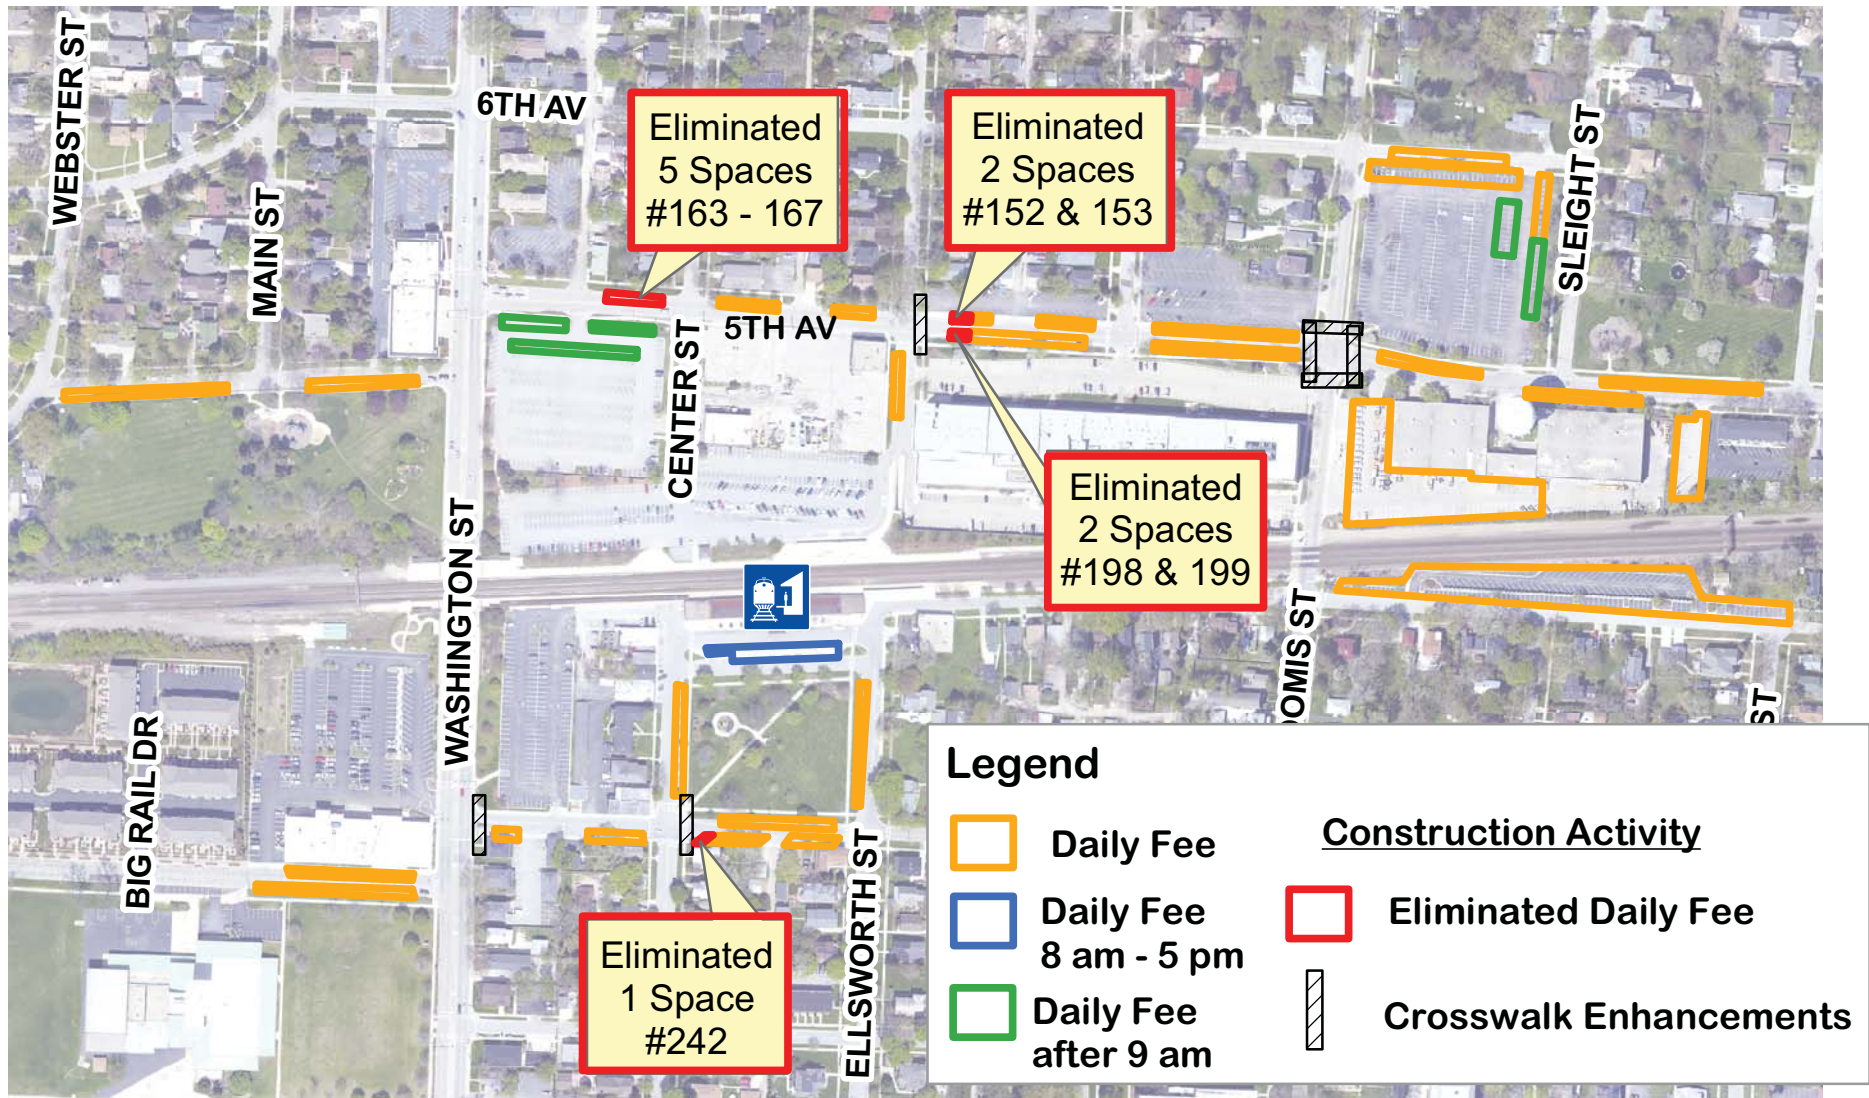

City of Naperville

Naperville Metra Station Existing Daily Fee & Construction Activity

 Transportation, Engineering and
 Development Business Group
 Questions Contact (630) 420-6100
www.naperville.il.us
 September 2010

This map should be used for reference only.
 The data is subject to change without notice.
 City of Naperville assumes no liability in the use
 or application of the data. Reproduction or redistribution is
 forbidden without expressed written consent from the City of Naperville.