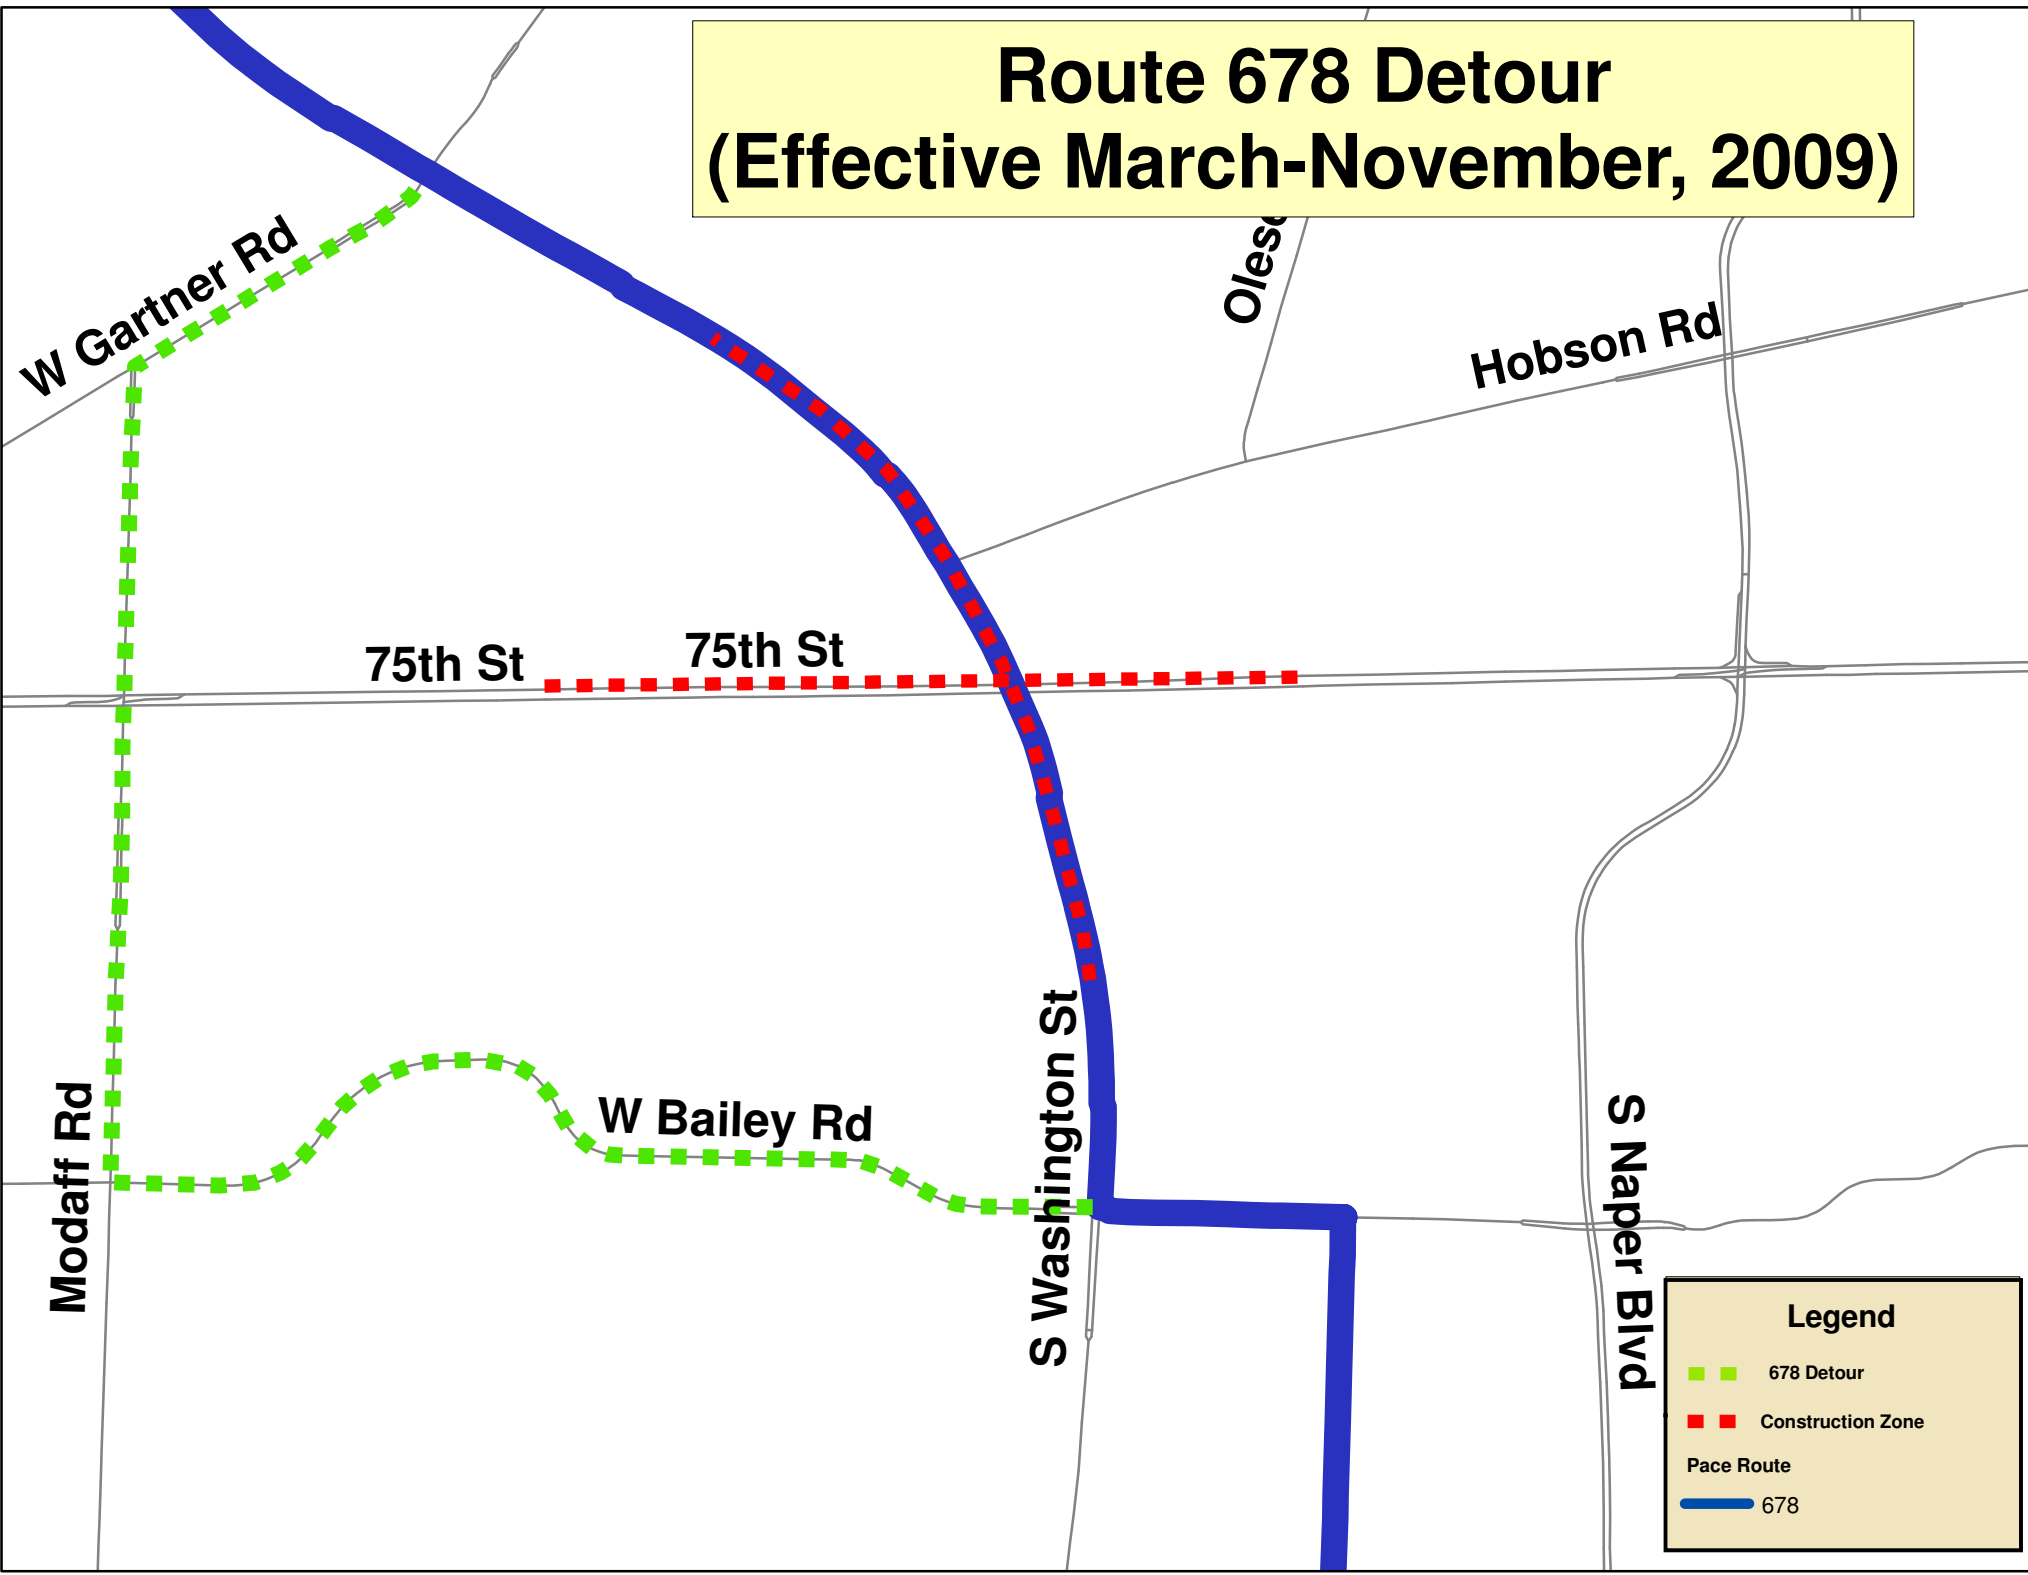

Route 678 Detour (Effective March-November, 2009)

Legend

- 678 Detour
- Construction Zone
- Pace Route
- 678