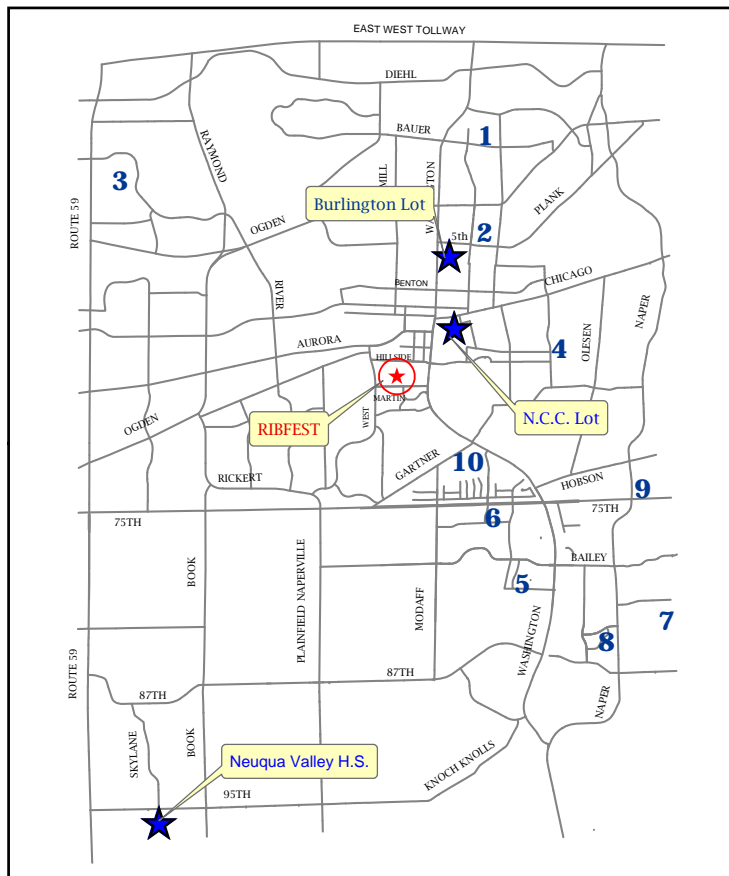

SHUTTLE PARKING LOCATIONS

★ Daily Ribfest Shuttle Parking Locations

Additional Locations
4th of July Shuttle (7/4/2009 only)*:

1. Jefferson Jr. High School
2. Kroehler Parking Lot
3. Thayer Jr. High School
4. Prairie Elementary School
5. Maplebrook Elementary School
6. Lincoln Jr. High School
7. Madison Jr. High School
8. Scott Elementary School
9. Fox Run Square Plaza
10. Naperville Plaza

*Shuttles start running at 3 p.m.

Legend:

 Shuttle Pick-Up Location

Shuttle hours to Ribfest:

- 11:30 a.m. to 8:30 p.m.
- Last shuttle from Ribfest leaves at 10:30 p.m.

Shuttle hours for 4th of July:

- 11:30 a.m. to 7:45 p.m.
- Last shuttle from Ribfest leaves at 10:30 p.m.

FIREWORKS START AT 9:30 P.M.*

*There will be no shuttle service during the fireworks

NAPERVILLE EXCHANGE CLUB'S
RIBFEST
It's about kids!

www.ribfest.net
www.naperville.il.us

ACCESSIBLE & VOLUNTEER PARKING SITE

ALL SAINTS ACADEMY - 1155 AURORA AVENUE