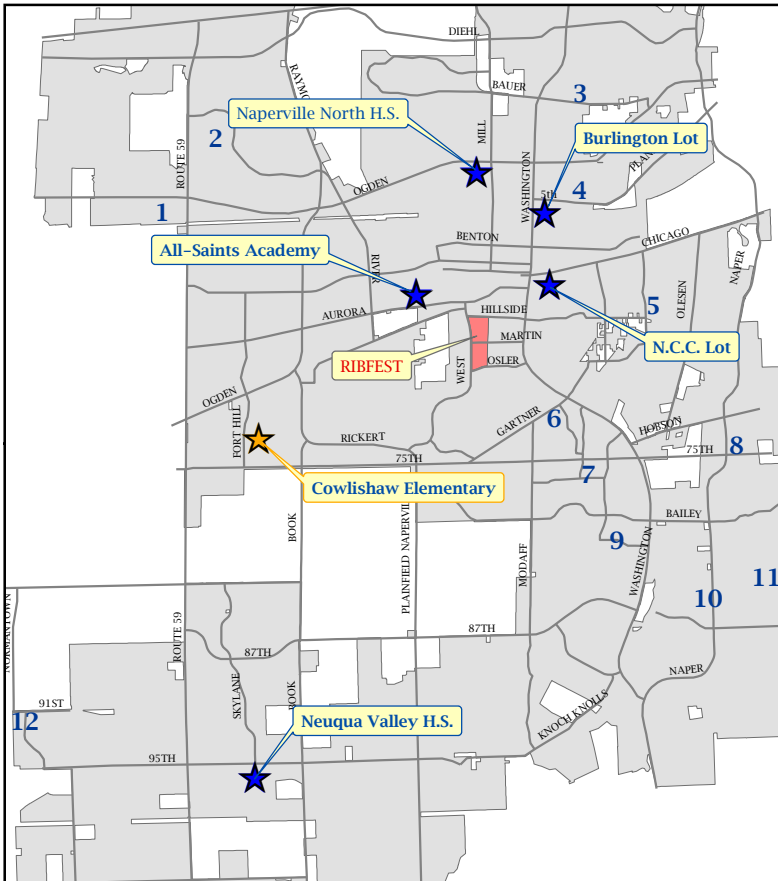

SHUTTLE PARKING LOCATIONS

★ Daily Remote Parking Locations

Additional Locations - July 4 Only:

1. Route 59 Train Station
 2. Thayer Jr. High School
 3. Jefferson Jr. High School
 4. Kroehler Parking Lot
 5. Prairie Elementary School
 6. Naperville Plaza
 7. Lincoln Jr. High School
 8. Fox Run Square Plaza
 9. Maplebrook Elementary School
 10. Scott Elementary School
 11. Madison Jr. High School
 12. 95th Street Park N'Ride
- *Shuttles start running at 4 p.m.***

Legend:

-  Shuttle Pick-Up Location
-  Remote Parking

Daily Shuttle hours to Ribfest:

- 11:30 a.m. to 8:30 p.m.
- Last shuttle from Ribfest leaves at 10:30 p.m.

Shuttle hours for 4th of July:

- 11:30 a.m. to 7:45 p.m.
- Last shuttle from Ribfest leaves at 10:30 p.m.

FIREWORKS START AT 9:30 P.M.*

*There will be no shuttle service during the fireworks

NAPERVILLE EXCHANGE CLUB'S
RIBFEST
It's about kids!

www.ribfest.net
www.naperville.il.us

DAILY RIBFEST REMOTE PARKING
 COWLISHAW ELEMENTARY SCHOOL - 1212 SANCTUARY LN