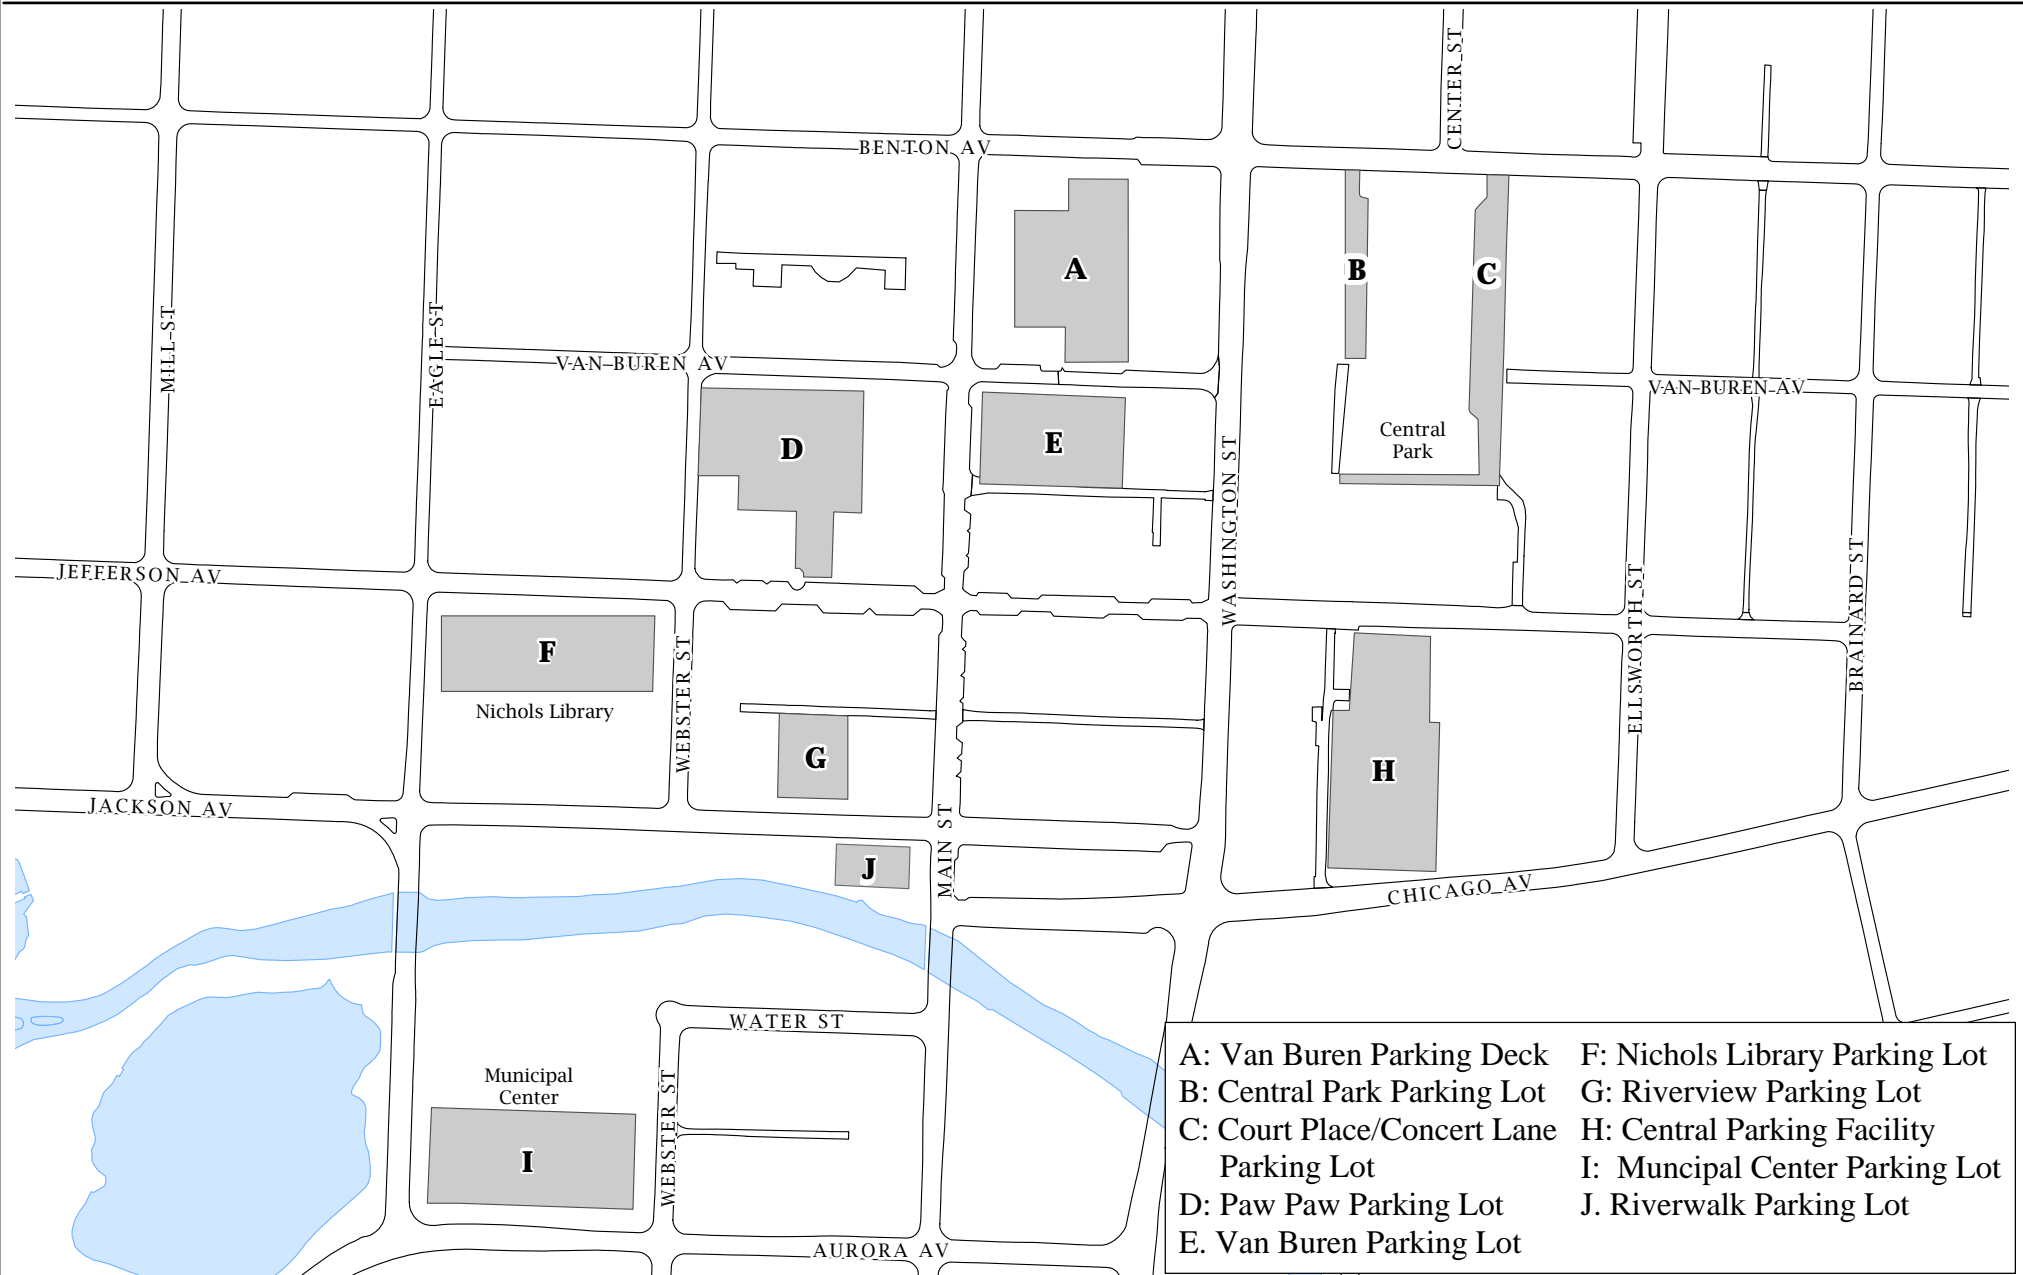

City of Naperville
Downtown Naperville Parking Locations

- | | |
|-----------------------------------------|---------------------------------|
| A: Van Buren Parking Deck | F: Nichols Library Parking Lot |
| B: Central Park Parking Lot | G: Riverview Parking Lot |
| C: Court Place/Concert Lane Parking Lot | H: Central Parking Facility |
| D: Paw Paw Parking Lot | I: Municipal Center Parking Lot |
| E: Van Buren Parking Lot | J: Riverwalk Parking Lot |