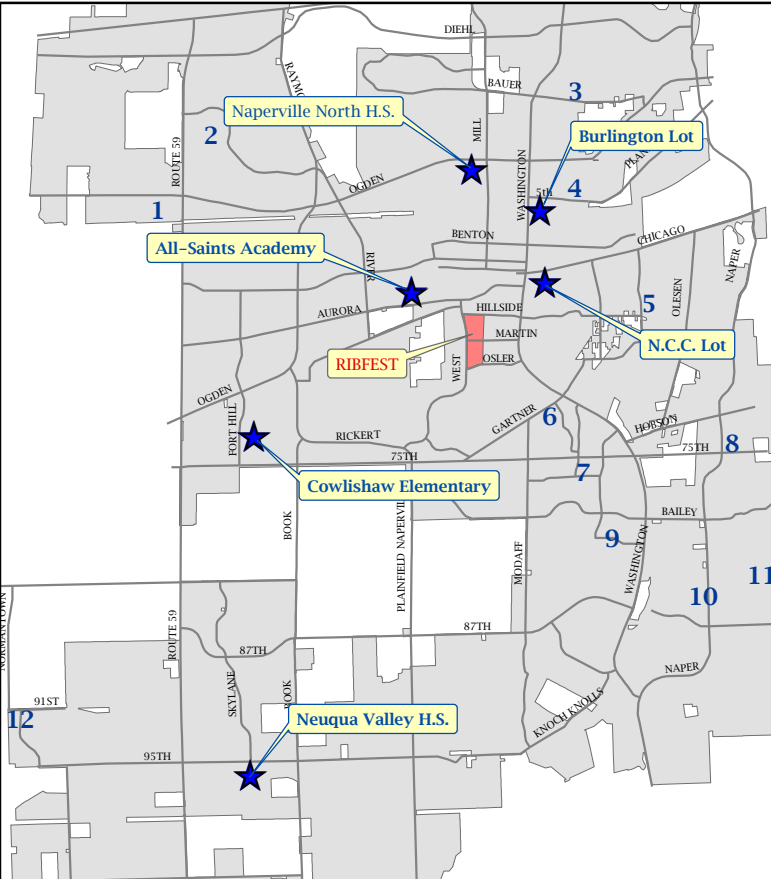

SHUTTLE PARKING LOCATIONS

★ Daily Remote Parking Locations

Additional Locations - July 4 Only:

1. Route 59 Train Station
2. Thayer Jr. High School
3. Jefferson Jr. High School
4. Kroehler Parking Lot
5. Prairie Elementary School
6. Naperville Plaza
7. Lincoln Jr. High School
8. **Fox Run Square Plaza**
9. Maplebrook Elementary School
10. Scott Elementary School
11. Madison Jr. High School
12. 95th Street Park N'Ride

Shuttles start running at 4 p.m.

Legend:

-  Shuttle Pick-Up Location
-  Remote Parking

Shuttle hours for 4th of July:

- 4:00 p.m. to 7:45 p.m.
- Last shuttle from Ribfest leaves at 10:30 p.m.

FIREWORKS START AT 9:30 P.M.*

*There will be no shuttle service during the fireworks

NAPERVILLE EXCHANGE CLUB'S
RIBFEST
It's about kids!

www.ribfest.net
www.naperville.il.us

JULY 4 REMOTE PARKING
 FOX RUN SQUARE - 1212 S. NAPER BLVD