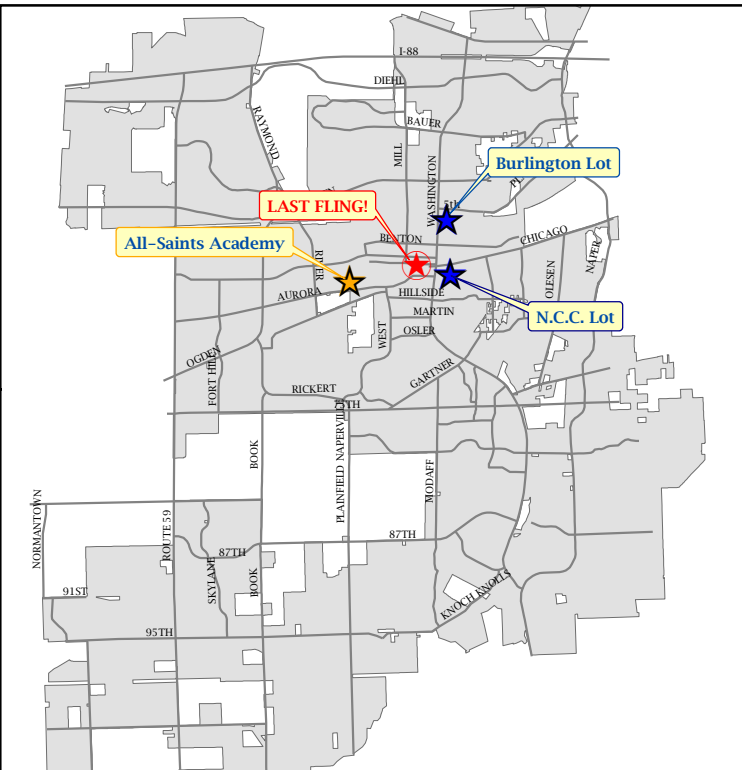

Legend:

 Shuttle Pick-Up Location

Shuttle hours to Last Fling:

Friday, September 2:

- 6:00 p.m. to 11:00 p.m.

Saturday, September 3 & Sunday, September 4:

- 4:00 p.m. to 11:00 p.m.

Monday, September 5

- 1:00 p.m. to 6 p.m.

* Shuttles will run every 1/2 hour

www.lastfling.org
www.naperville.il.us

LAST FLING REMOTE PARKING
ACCESSIBLE & GENERAL PUBLIC REMOTE PARKING
ALL SAINTS ACADEMY - 1155 AURORA AVENUE