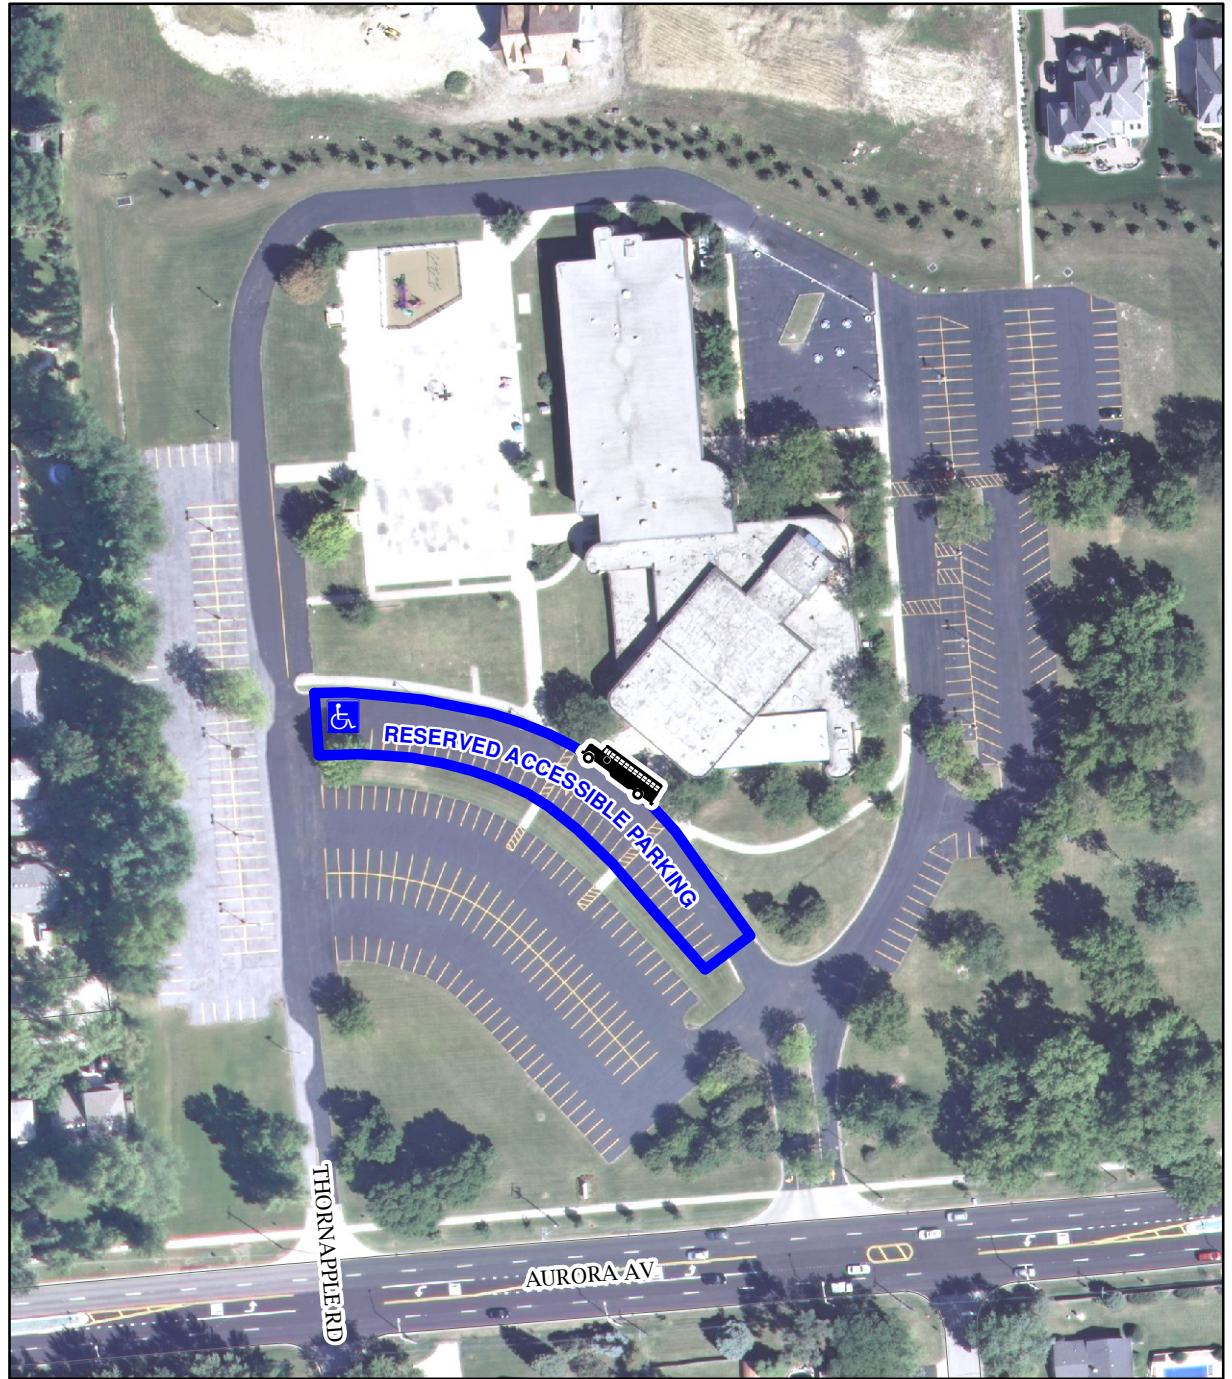

Legend:

 Shuttle Pick-Up Location

Shuttle hours to Last Fling:

Friday, September 2:

- 6:00 p.m. to 11:00 p.m.

Saturday, September 3 & Sunday, September 4:

- 4:00 p.m. to 11:00 p.m.

Monday, September 5

- 1:00 p.m. to 6 p.m.

* Shuttles will run every 1/2 hour

www.lastfling.org
www.naperville.il.us

LAST FLING REMOTE PARKING
ACCESSIBLE & GENERAL PUBLIC REMOTE PARKING
ALL SAINTS ACADEMY - 1155 AURORA AVENUE