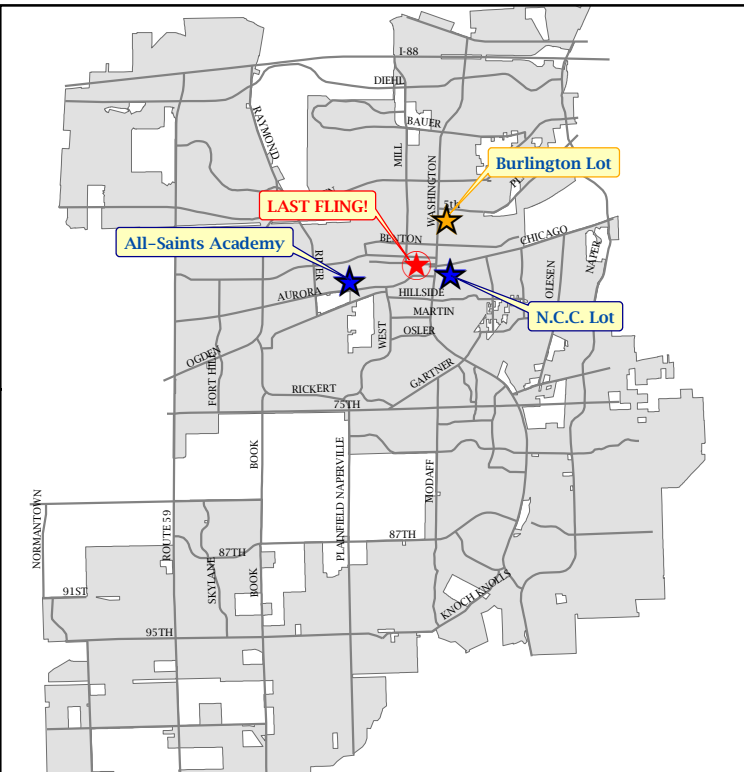

Legend:

 Shuttle Pick-Up Location

 Remote Parking

Shuttle hours to Last Fling:

Friday, September 2:

- 6:00 p.m. to 11:00 p.m.

Saturday, September 3 & Sunday, September 4:

- 4:00 p.m. to 11:00 p.m.

Monday, September 5:

- 1:00 p.m. to 6 p.m.

* Shuttles will run every 1/2 hour

www.lastfling.org
www.naperville.il.us

LAST FLING REMOTE PARKING
BURLINGTON LOT - SOUTHEAST CORNER
OF 5TH AV AND WASHINGTON ST