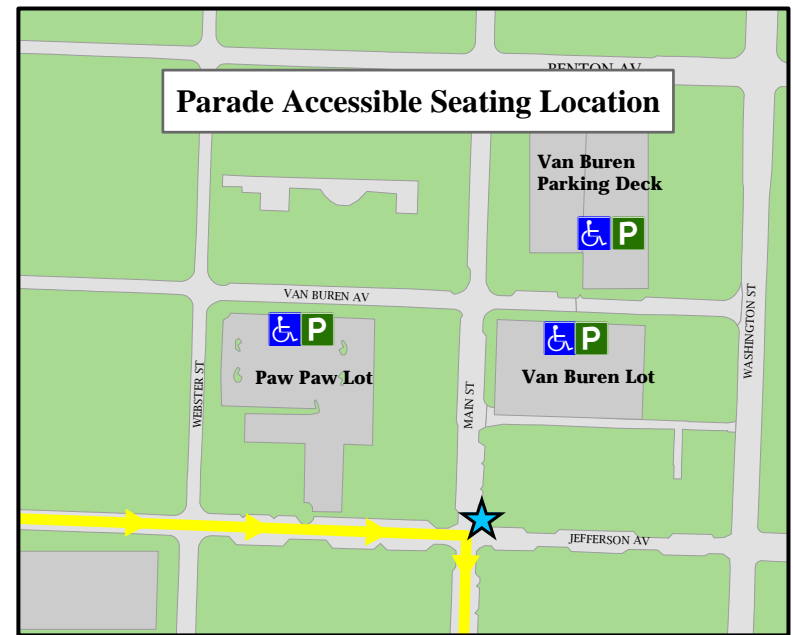

The Last Fling

2011 Guide to Accessible Parking, Seating, and Public Information

★ Accessible Seating Area
 ♿ P Accessible Parking Available

🚌 Bus Drop-off/Pick-up Location
 ●●● Accessible Route to/from Parking

❓ Information/Assistance Available
 → Labor Day Parade Route