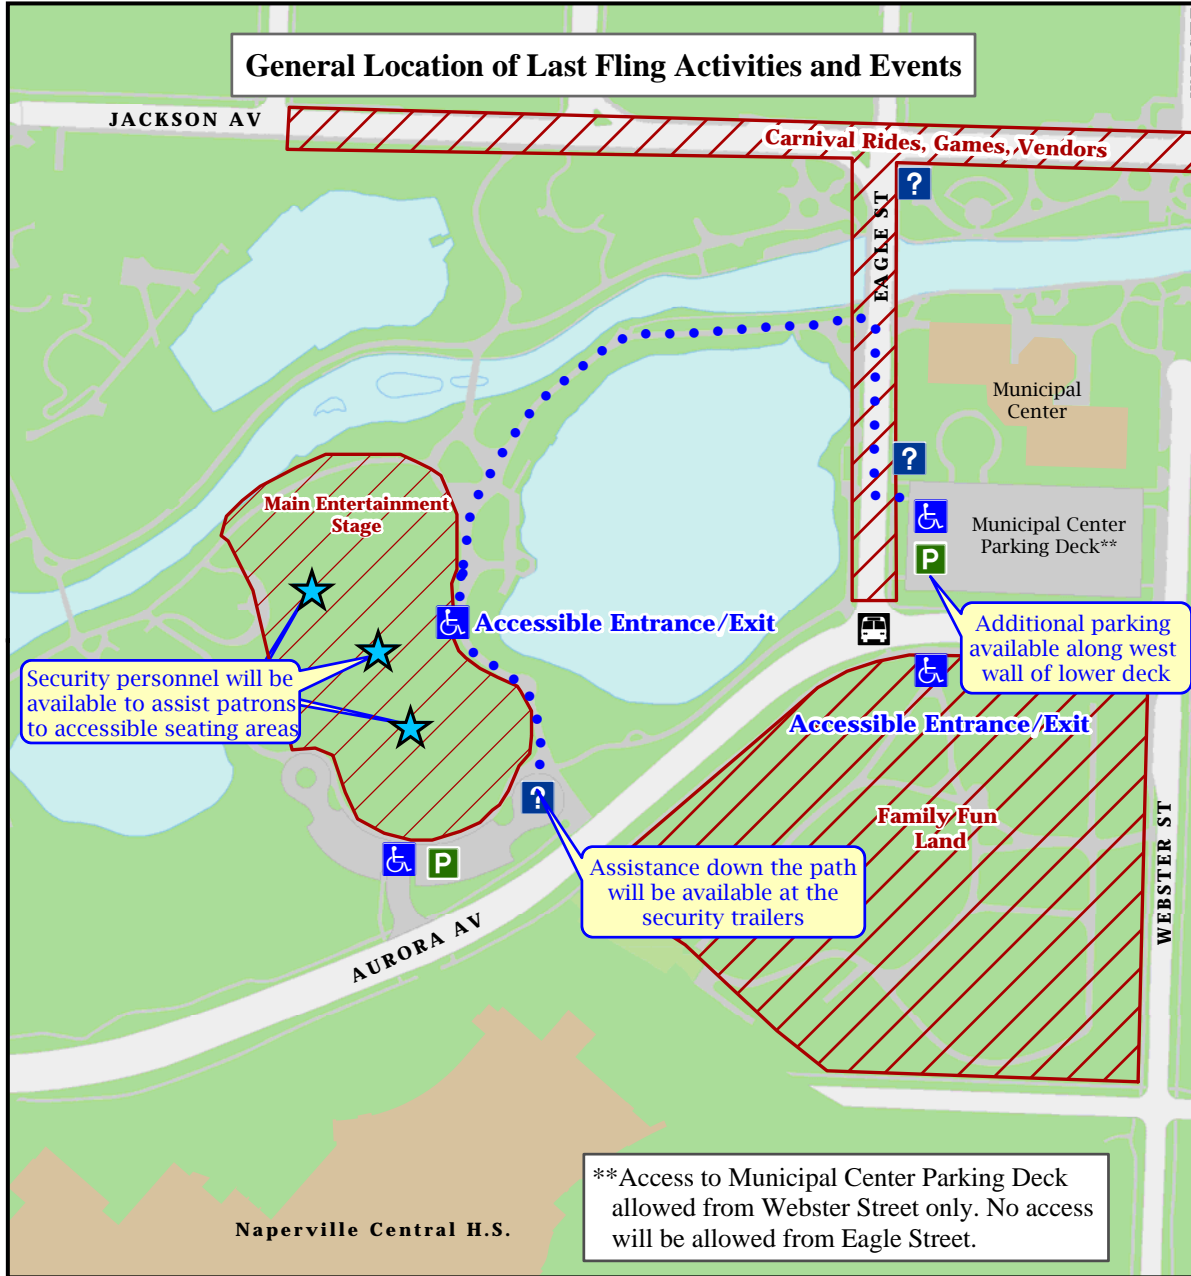

The Last Fling

2011 Guide to Accessible Parking, Seating, and Public Information

★ Accessible Seating Area
 ♿ P Accessible Parking Available

🚌 Bus Drop-off/Pick-up Location
 ●●● Accessible Route to/from Parking

❓ Information/Assistance Available
 → Labor Day Parade Route