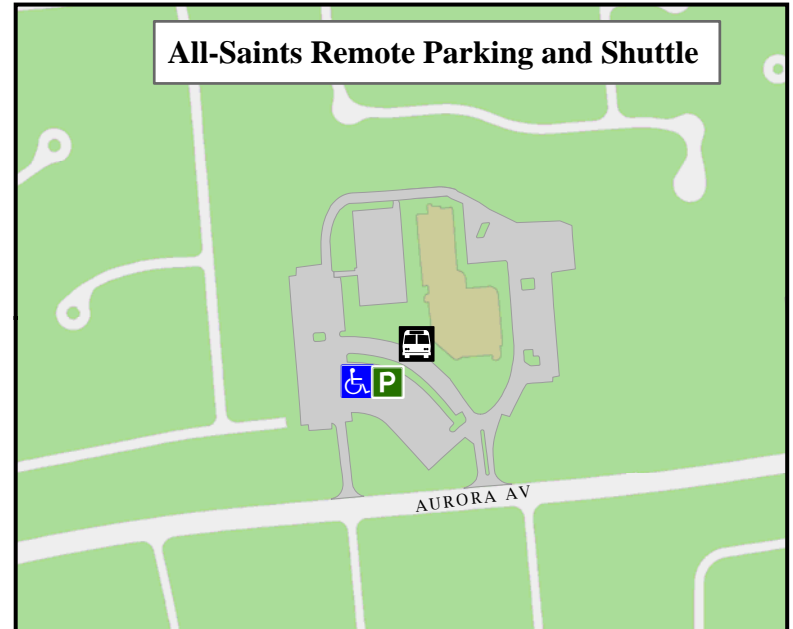

The Last Fling

2011 Guide to Accessible Parking, Seating, and Public Information

★ Accessible Seating Area
 ♿ P Accessible Parking Available

🚌 Bus Drop-off/Pick-up Location
 ●●● Accessible Route to/from Parking

❓ Information/Assistance Available
 → Labor Day Parade Route