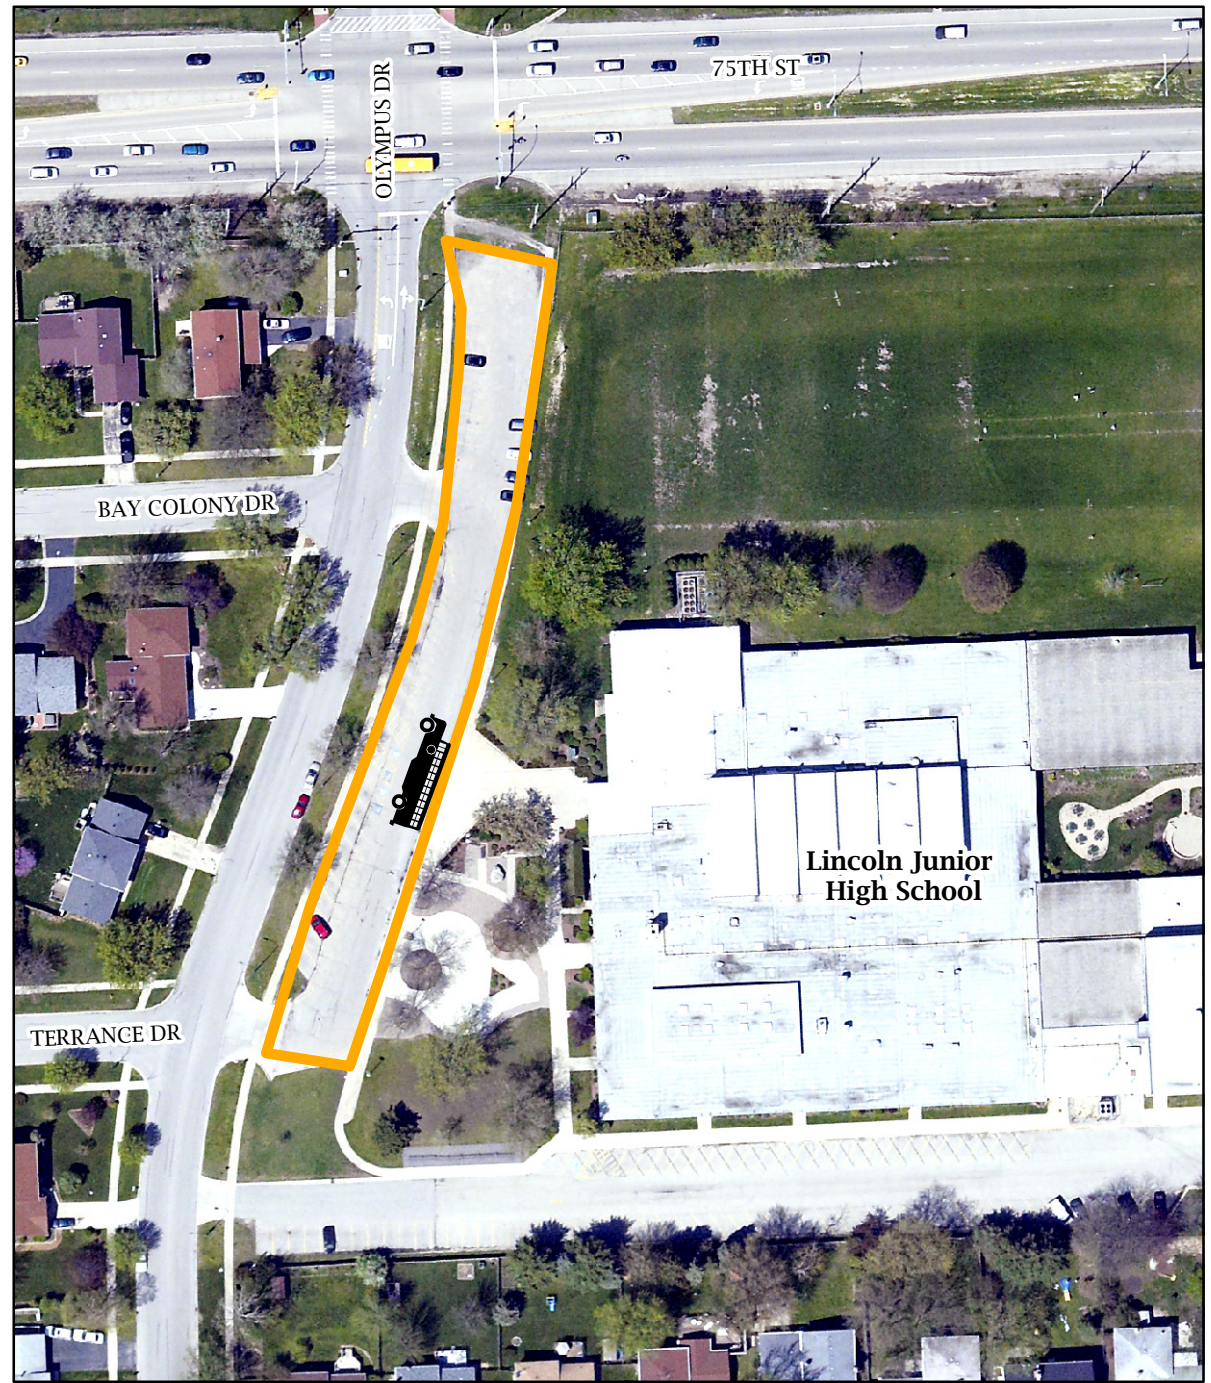

SHUTTLE PARKING LOCATIONS

★ Daily Remote Parking Locations

Additional Locations - July 4 Only:

1. Route 59 Train Station
2. Thayer Jr. High School
3. Jefferson Jr. High School
4. Kroehler Parking Lot
5. Prairie Elementary School
6. Naperville Plaza
7. **Lincoln Jr. High School**
8. Fox Run Square Plaza
9. Maplebrook Elementary School
10. Scott Elementary School
11. Madison Jr. High School
12. 95th Street Park N'Ride

Shuttles start running at 4 p.m.

Legend:

-  Shuttle Pick-Up Location
-  Remote Parking

Shuttle hours for 4th of July:

- 4:00 p.m. to 7:45 p.m.
- Last shuttle from Ribfest leaves at 10:30 p.m.

FIREWORKS START AT 9:30 P.M.*

*There will be no shuttle service during the fireworks

NAPERVILLE EXCHANGE CLUB'S
RIBFEST
It's about kids!

www.ribfest.net
www.naperville.il.us

JULY 4 REMOTE PARKING
 LINCOLN JUNIOR HIGH SCHOOL - 1320 OLYMPUS DRIVE