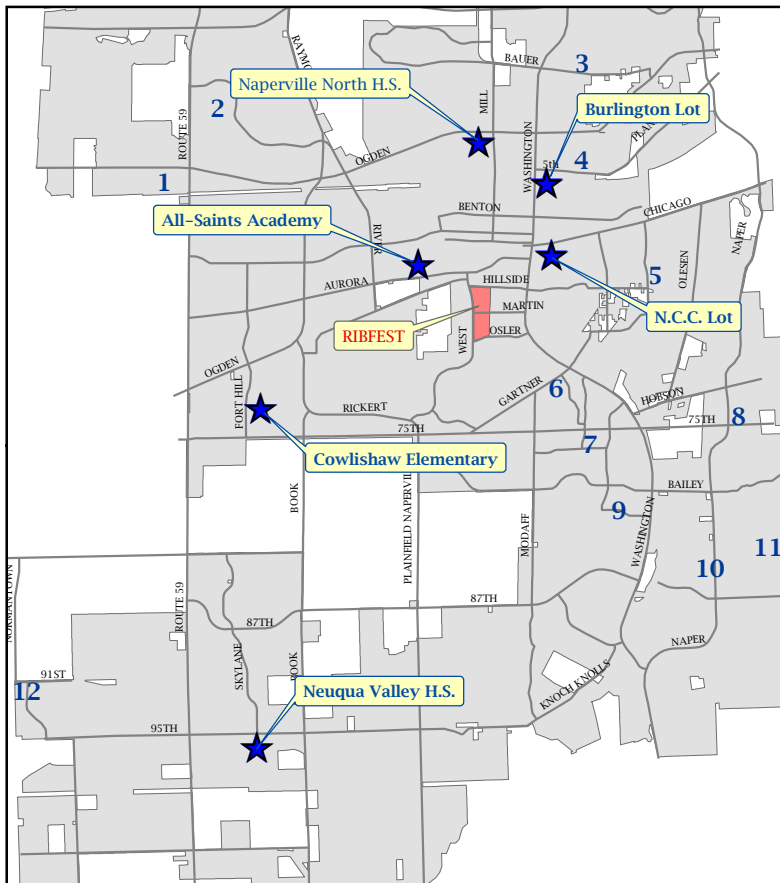

SHUTTLE PARKING LOCATIONS

★ Daily Remote Parking Locations

Additional Locations - July 4 Only:

1. Route 59 Train Station
2. Thayer Jr. High School
3. Jefferson Jr. High School
4. Kroehler Parking Lot
5. Prairie Elementary School
6. Naperville Plaza
7. **Lincoln Jr. High School**
8. Fox Run Square Plaza
9. Maplebrook Elementary School
10. Scott Elementary School
11. Madison Jr. High School
12. 95th Street Park N'Ride

Shuttles start running at 4 p.m.

Legend:

-  Shuttle Pick-Up Location
-  Remote Parking

Shuttle hours for 4th of July:

- 4:00 p.m. to 7:45 p.m.
- Last shuttle from Ribfest leaves at 10:30 p.m.

FIREWORKS START AT 9:30 P.M.*

*There will be no shuttle service during the fireworks

NAPERVILLE EXCHANGE CLUB'S
RIBFEST
It's about kids!

www.ribfest.net
www.naperville.il.us

JULY 4 REMOTE PARKING
 LINCOLN JUNIOR HIGH SCHOOL - 1320 OLYMPUS DRIVE