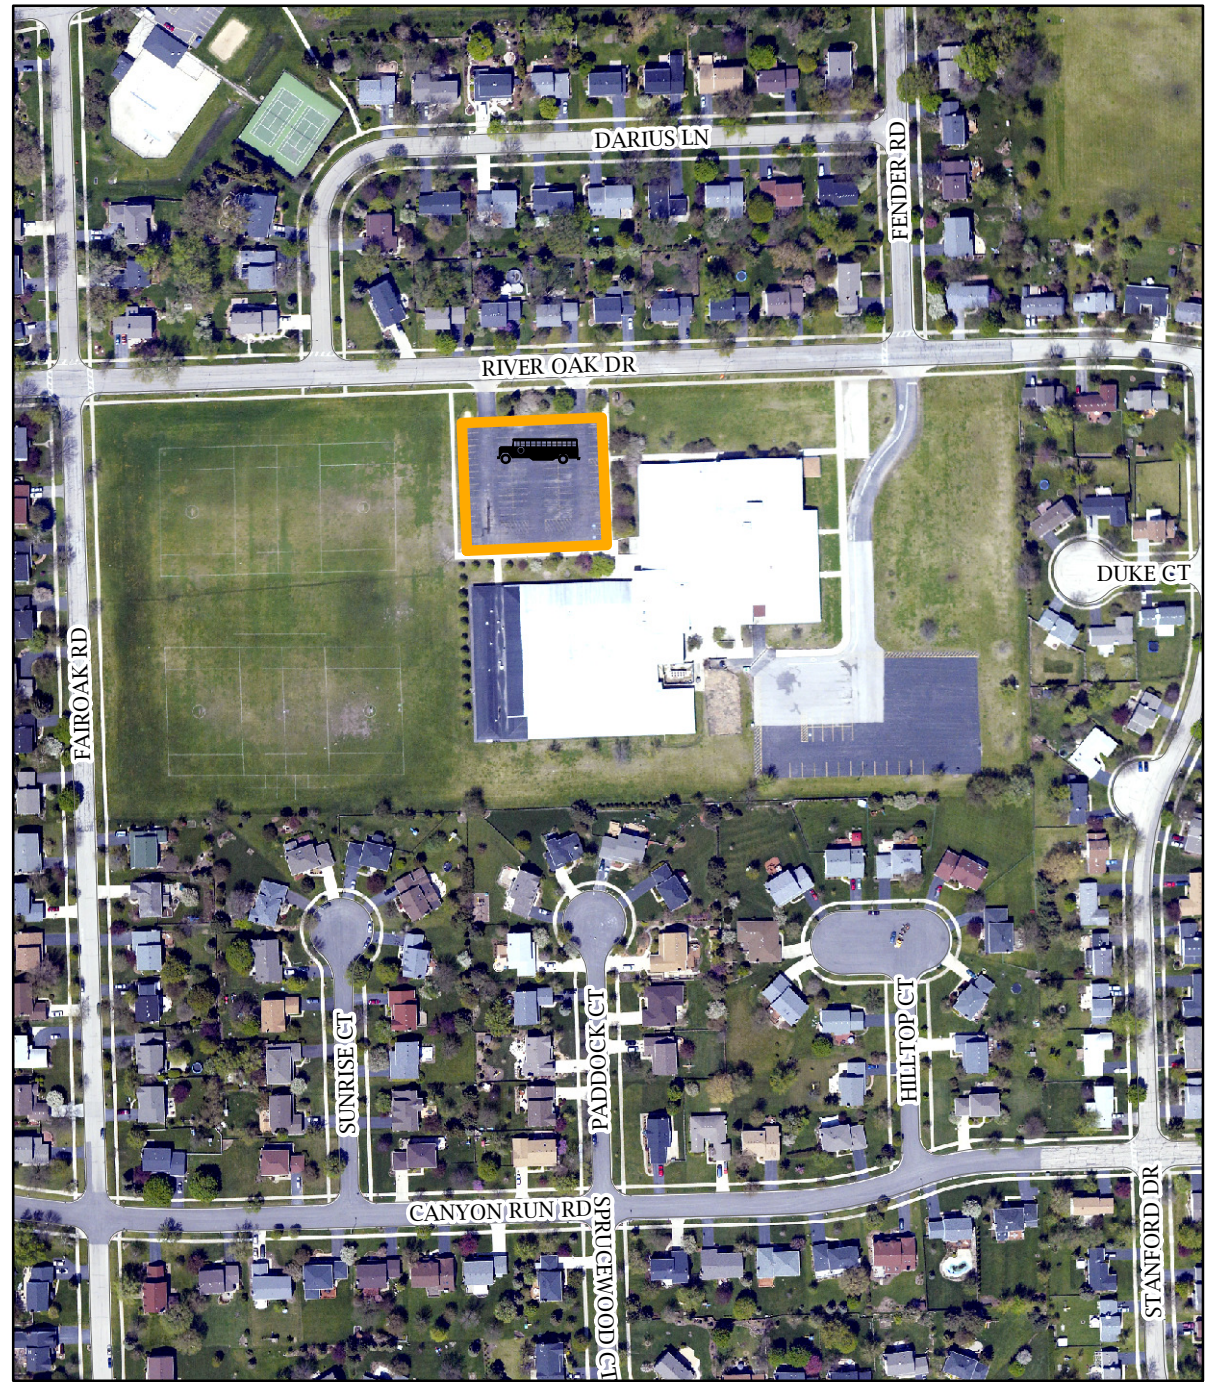

SHUTTLE PARKING LOCATIONS

★ Daily Remote Parking Locations

Additional Locations - July 4 Only:

1. Route 59 Train Station
2. Thayer Jr. High School
3. Jefferson Jr. High School
4. Kroehler Parking Lot
5. Prairie Elementary School
6. Naperville Plaza
7. Lincoln Jr. High School
8. Fox Run Square Plaza
9. Maplebrook Elementary School
10. Scott Elementary School
- 11. Madison Jr. High School**
12. 95th Street Park N'Ride

*There will be no shuttle service during the fireworks

NAPERVILLE EXCHANGE CLUB'S
RIBFEST
It's about kids!

www.ribfest.net
www.naperville.il.us

JULY 4 REMOTE PARKING
 MADISON JUNIOR HIGH SCHOOL - 1600 RIVEROAK DRIVE