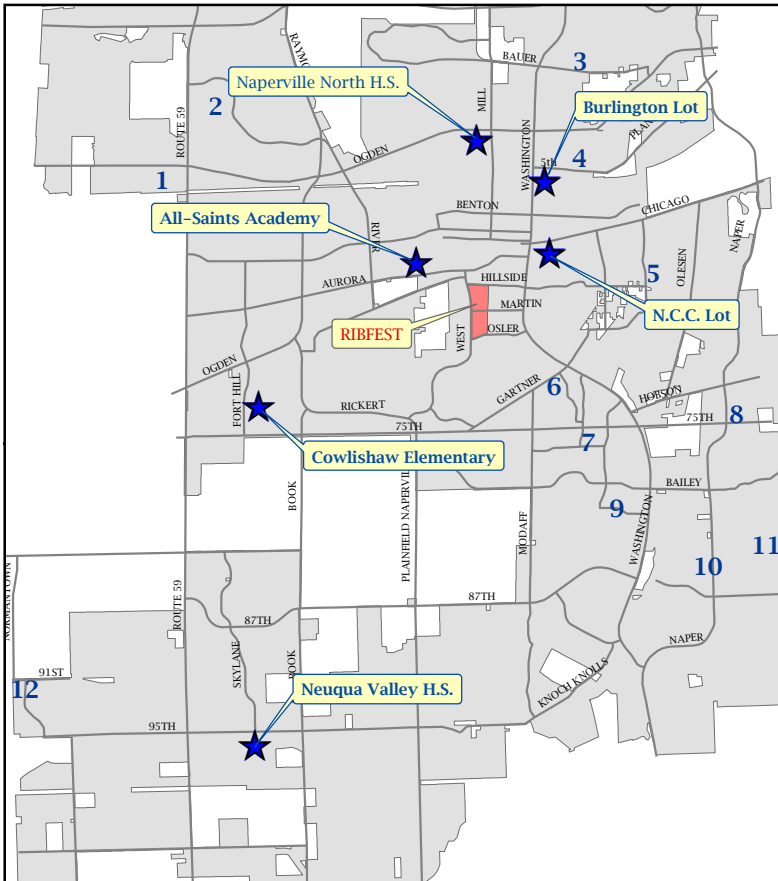

SHUTTLE PARKING LOCATIONS

★ Daily Remote Parking Locations

Additional Locations - July 4 Only:

1. Route 59 Train Station
2. Thayer Jr. High School
3. Jefferson Jr. High School
4. Kroehler Parking Lot
5. Prairie Elementary School
6. Naperville Plaza
7. Lincoln Jr. High School
8. Fox Run Square Plaza
9. Maplebrook Elementary School
10. Scott Elementary School
- 11. Madison Jr. High School**
12. 95th Street Park N'Ride

Shuttles start running at 4 p.m.

Legend:

-  Shuttle Pick-Up Location
-  Remote Parking

Shuttle hours for 4th of July:

- 4:00 p.m. to 7:45 p.m.
- Last shuttle from Ribfest leaves at 10:30 p.m.

FIREWORKS START AT 9:30 P.M.*

*There will be no shuttle service during the fireworks

NAPERVILLE EXCHANGE CLUB'S
RIBFEST
It's about kids!

www.ribfest.net
www.naperville.il.us

JULY 4 REMOTE PARKING
 MADISON JUNIOR HIGH SCHOOL - 1600 RIVEROAK DRIVE