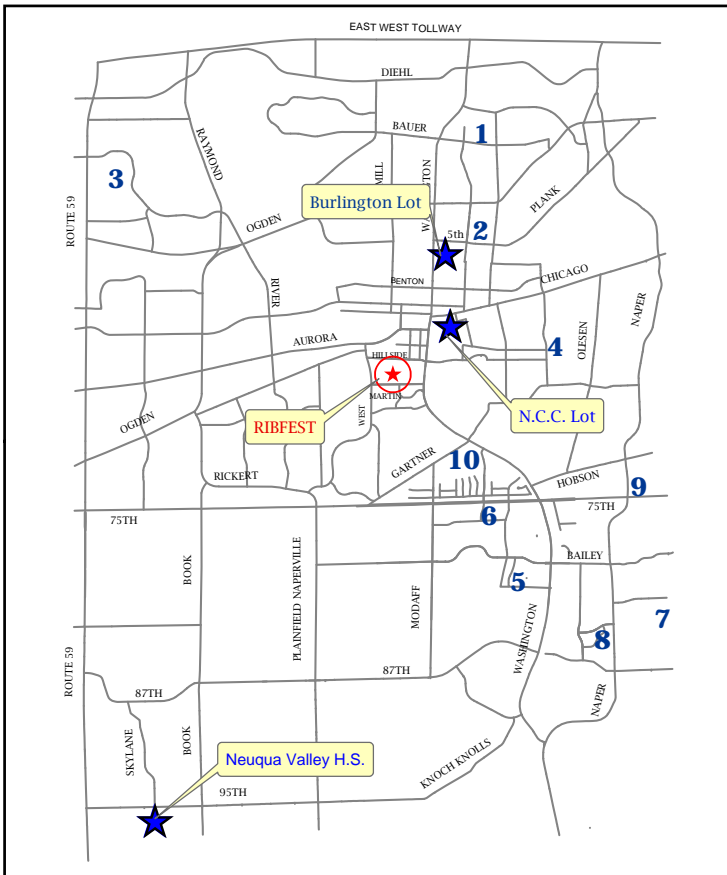

SHUTTLE PARKING LOCATIONS

★ Daily Ribfest Shuttle Parking Locations

Additional Locations
4th of July Shuttle (7/4/2009 only)*:

1. Jefferson Jr. High School
2. Kroehler Parking Lot
3. Thayer Jr. High School
4. Prairie Elementary School
5. Maplebrook Elementary School
6. Lincoln Jr. High School
7. Madison Jr. High School
8. Scott Elementary School
9. Fox Run Square Plaza
10. Naperville Plaza

*Shuttles start running at 3 p.m.

Legend:

 Shuttle Pick-Up Location

Shuttle hours to Ribfest:

- 11:30 a.m. to 8:30 p.m.
- Last shuttle from Ribfest leaves at 10:30 p.m.

Shuttle hours for 4th of July:

- 11:30 a.m. to 7:45 p.m.
- Last shuttle from Ribfest leaves at 10:30 p.m.

FIREWORKS START AT 9:30 P.M.*

*There will be no shuttle service during the fireworks

NAPERVILLE EXCHANGE CLUB'S
RIBFEST
It's about kids!

www.ribfest.net
www.naperville.il.us

RIBFEST REMOTE PARKING
NEUQUA VALLEY HIGH SCHOOL - 2360 95TH STREET