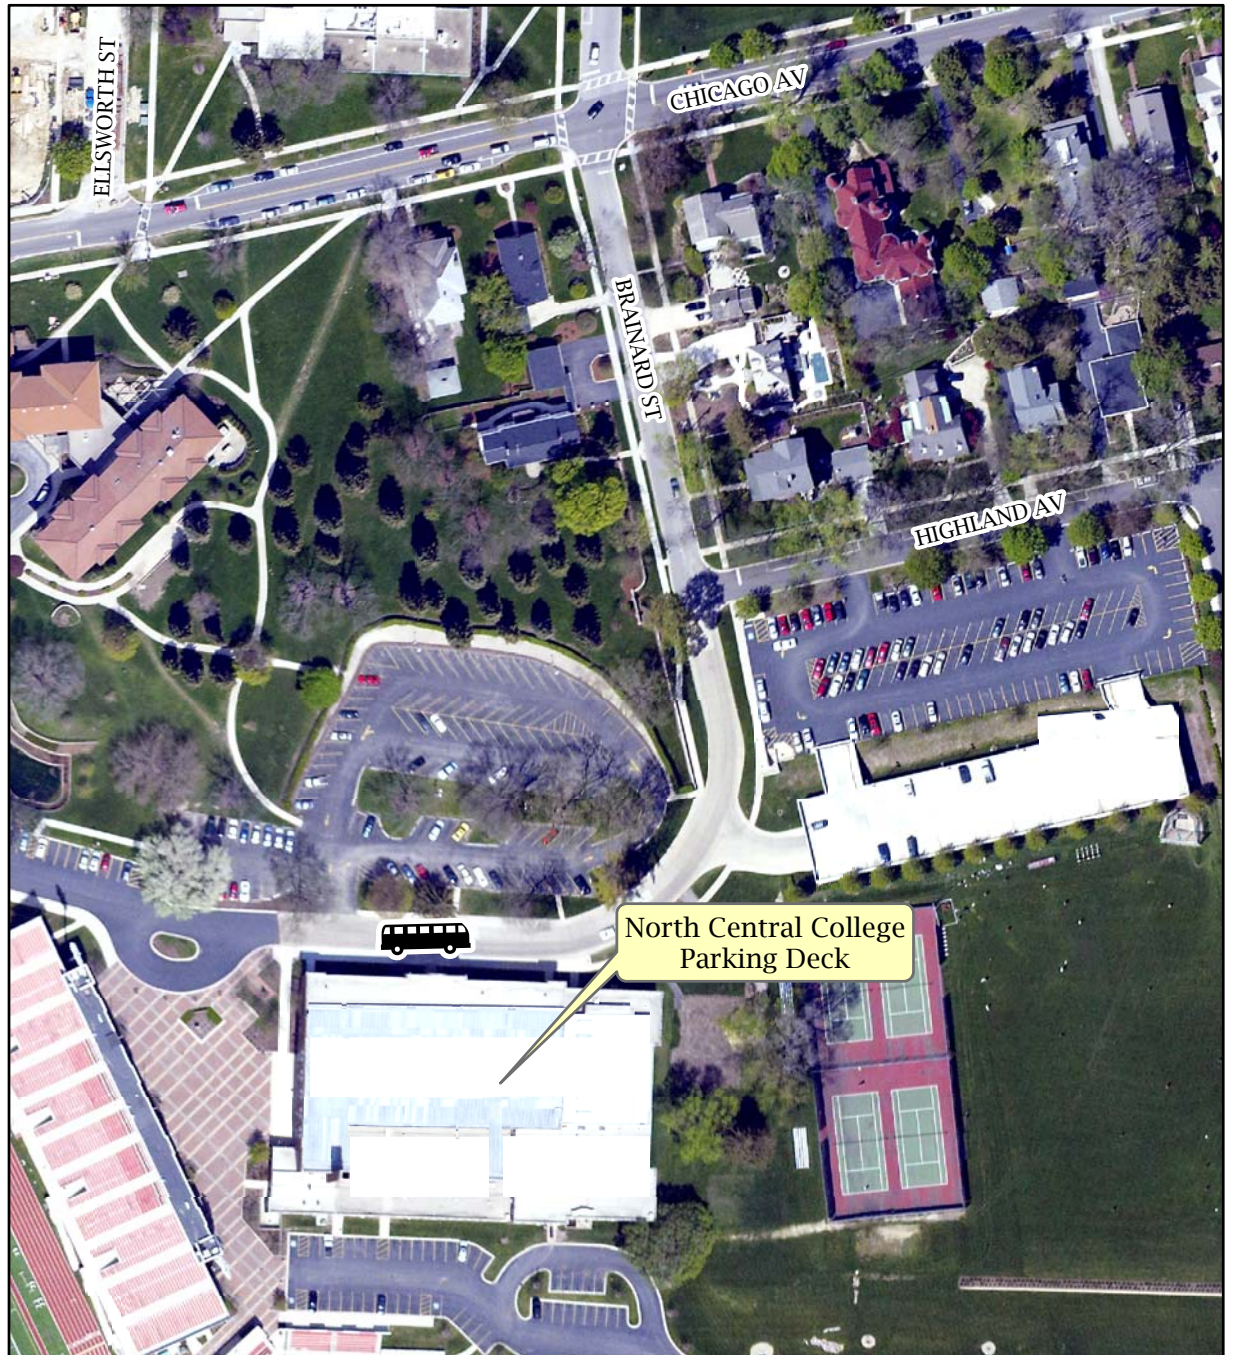

**SHUTTLE PARKING LOCATIONS**

★ Daily Ribfest Shuttle Parking Locations

**Additional Locations**  
**4th of July Shuttle (7/4/2009 only)\*:**

1. Jefferson Jr. High School
2. Kroehler Parking Lot
3. Thayer Jr. High School
4. Prairie Elementary School
5. Maplebrook Elementary School
6. Lincoln Jr. High School
7. Madison Jr. High School
8. Scott Elementary School
9. Fox Run Square Plaza
10. Naperville Plaza

\*Shuttles start running at 3 p.m.

**Legend:**

 Shuttle Pick-Up Location

**Shuttle hours to Ribfest:**

- 11:30 a.m. to 8:30 p.m.
- Last shuttle from Ribfest leaves at 10:30 p.m.

**Shuttle hours for 4th of July:**

- 11:30 a.m. to 7:45 p.m.
- Last shuttle from Ribfest leaves at 10:30 p.m.

**FIREWORKS START AT 9:30 P.M.\***

\*There will be no shuttle service during the fireworks

NAPERVILLE EXCHANGE CLUB'S  
**RIBFEST**  
*It's about kids!*

[www.ribfest.net](http://www.ribfest.net)  
[www.naperville.il.us](http://www.naperville.il.us)

**RIBFEST REMOTE PARKING**  
 NORTH CENTRAL COLLEGE - 30 N. BRAINARD STREET