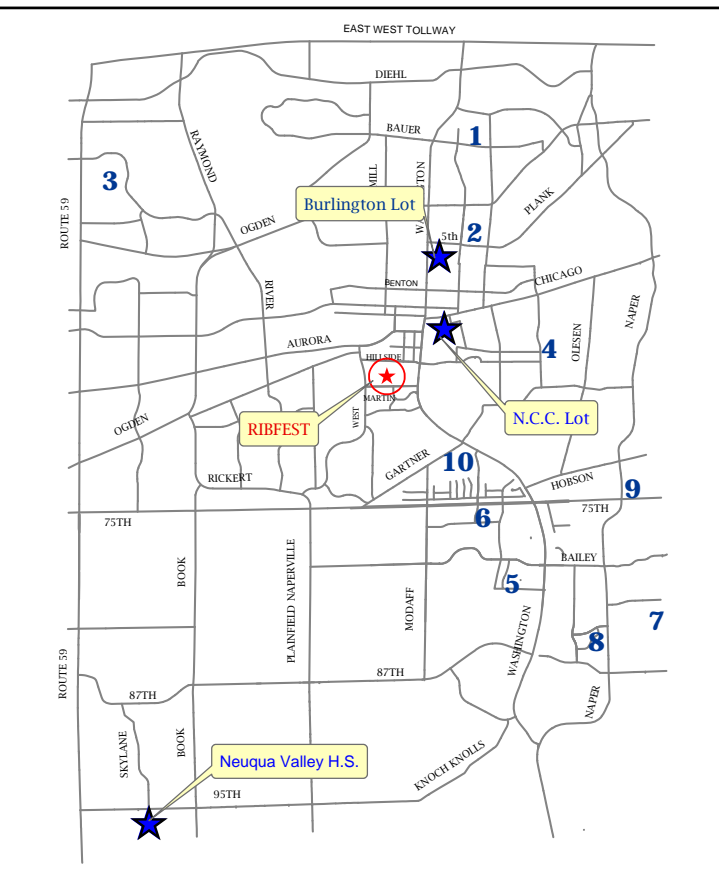

**SHUTTLE PARKING LOCATIONS**

★ Daily Ribfest Shuttle Parking Locations

**Additional Locations**  
**4th of July Shuttle (7/4/2009 only)\*:**

1. Jefferson Jr. High School
2. Kroehler Parking Lot
3. Thayer Jr. High School
4. Prairie Elementary School
5. Maplebrook Elementary School
6. Lincoln Jr. High School
7. Madison Jr. High School
8. Scott Elementary School
9. Fox Run Square Plaza
10. Naperville Plaza

\*Shuttles start running at 3 p.m.

**Legend:**

 Shuttle Pick-Up Location

**Shuttle hours to Ribfest:**

- 11:30 a.m. to 8:30 p.m.
- Last shuttle from Ribfest leaves at 10:30 p.m.

**Shuttle hours for 4th of July:**

- 11:30 a.m. to 7:45 p.m.
- Last shuttle from Ribfest leaves at 10:30 p.m.

**FIREWORKS START AT 9:30 P.M.\***

\*There will be no shuttle service during the fireworks

NAPERVILLE EXCHANGE CLUB'S  
**RIBFEST**  
*It's about kids!*

[www.ribfest.net](http://www.ribfest.net)  
[www.naperville.il.us](http://www.naperville.il.us)

**RIBFEST REMOTE PARKING**  
 NORTH CENTRAL COLLEGE - 30 N. BRAINARD STREET