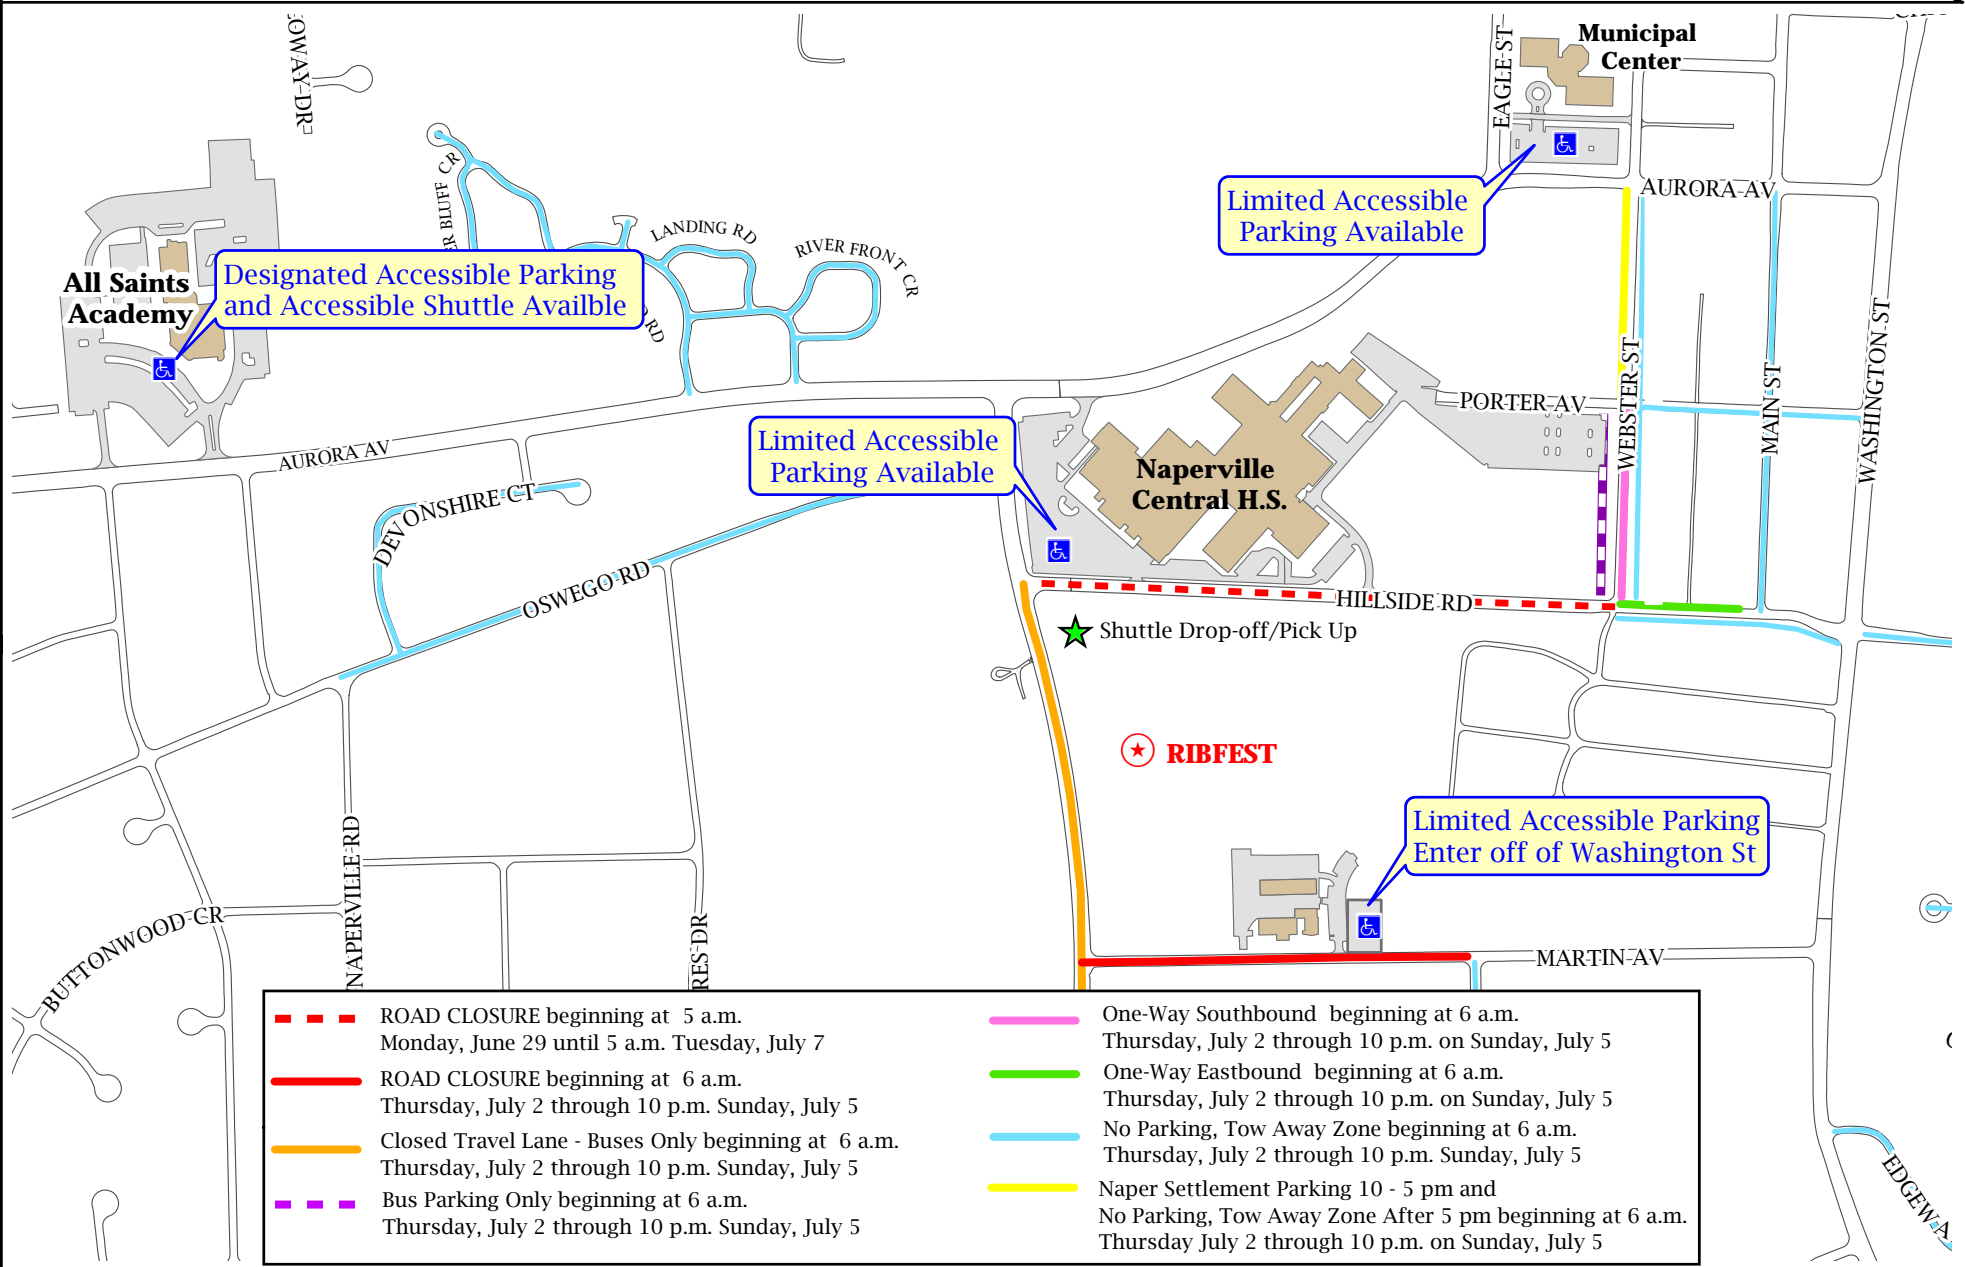

City of Naperville Ribfest Accessible Parking Locations

Transportation, Engineering and Development Business Group
 Questions Contact (630) 420-6100
 www.naperville.il.us
 May 2009

This map should be used for reference only. The data is subject to change without notice. City of Naperville assumes no liability in the use or application of the data. Reproduction or redistribution is forbidden without expressed written consent from the City of Naperville.