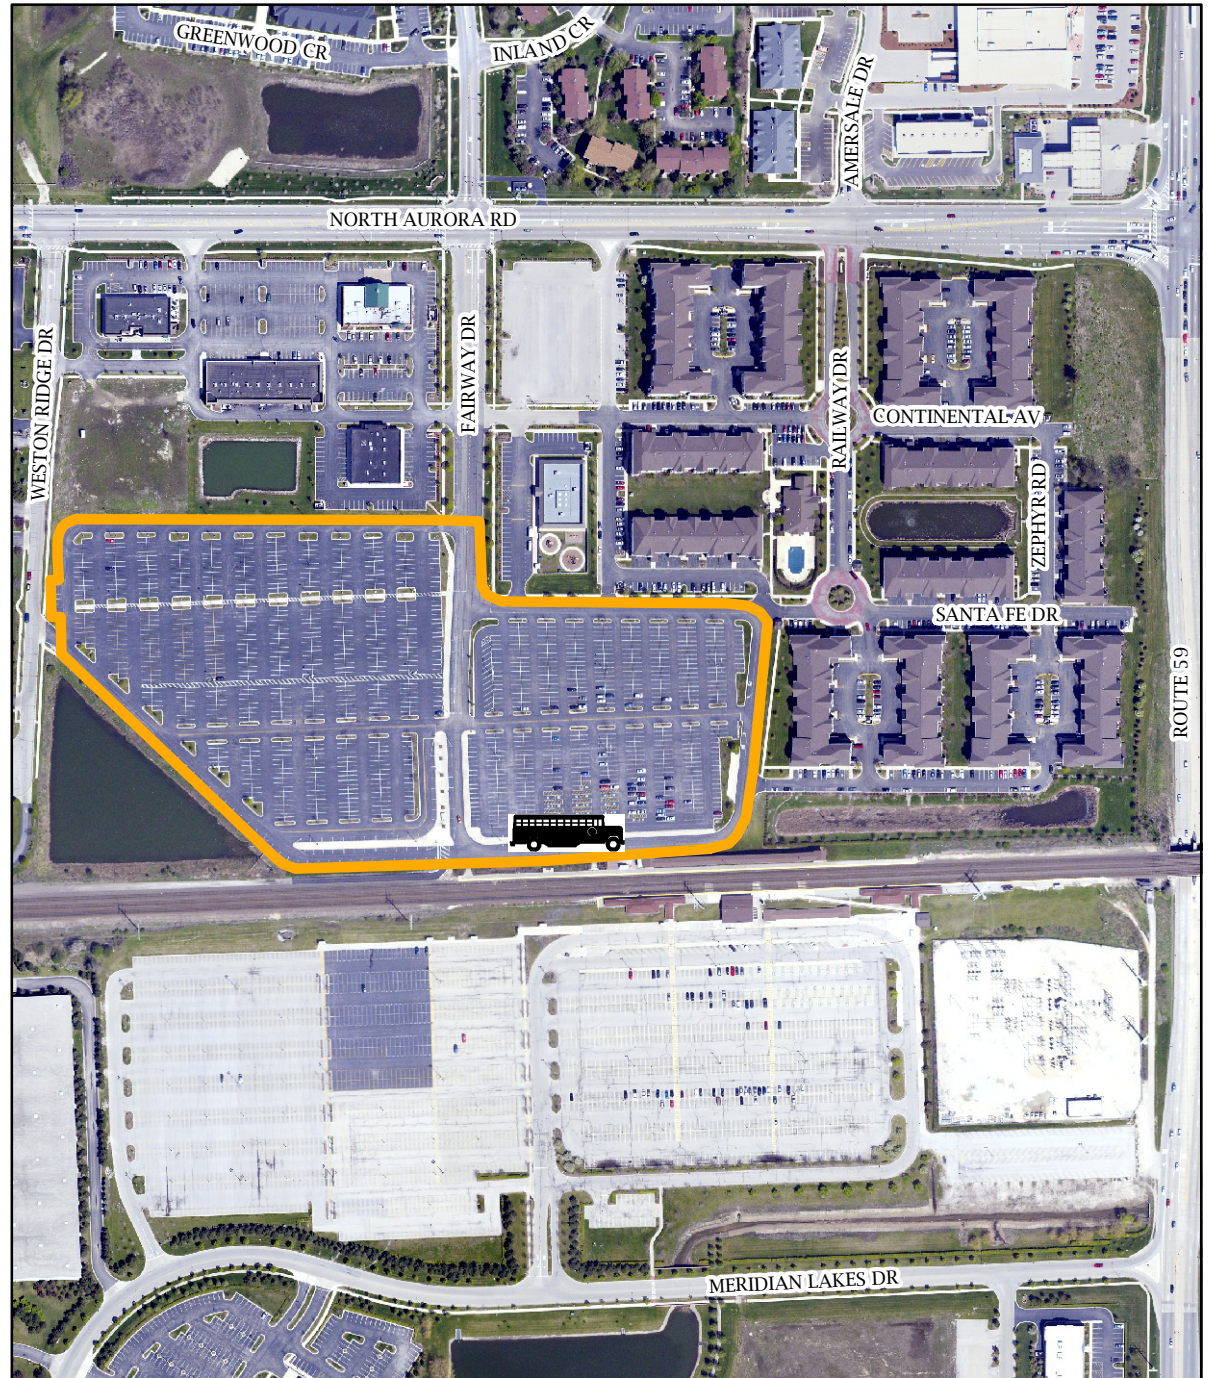

SHUTTLE PARKING LOCATIONS

★ Daily Remote Parking Locations

Additional Locations - July 4 Only:

1. Route 59 Train Station
2. Thayer Jr. High School
3. Jefferson Jr. High School
4. Kroehler Parking Lot
5. Prairie Elementary School
6. Naperville Plaza
7. Lincoln Jr. High School
8. Fox Run Square Plaza
9. Maplebrook Elementary School
10. Scott Elementary School
11. Madison Jr. High School
12. 95th Street Park N'Ride

Shuttles start running at 4 p.m.

Legend:

-  Shuttle Pick-Up Location
-  Remote Parking

Shuttle hours for 4th of July:

- 4:00 p.m. to 7:45 p.m.
- Last shuttle from Ribfest leaves at 10:30 p.m.

FIREWORKS START AT 9:30 P.M.*

*There will be no shuttle service during the fireworks

NAPERVILLE EXCHANGE CLUB'S
RIBFEST
It's about kids!

www.ribfest.net
www.naperville.il.us

JULY 4 REMOTE PARKING
 ROUTE 59 TRAIN STATION -
 WEST OF ROUTE 59 & NORTH AURORA RD