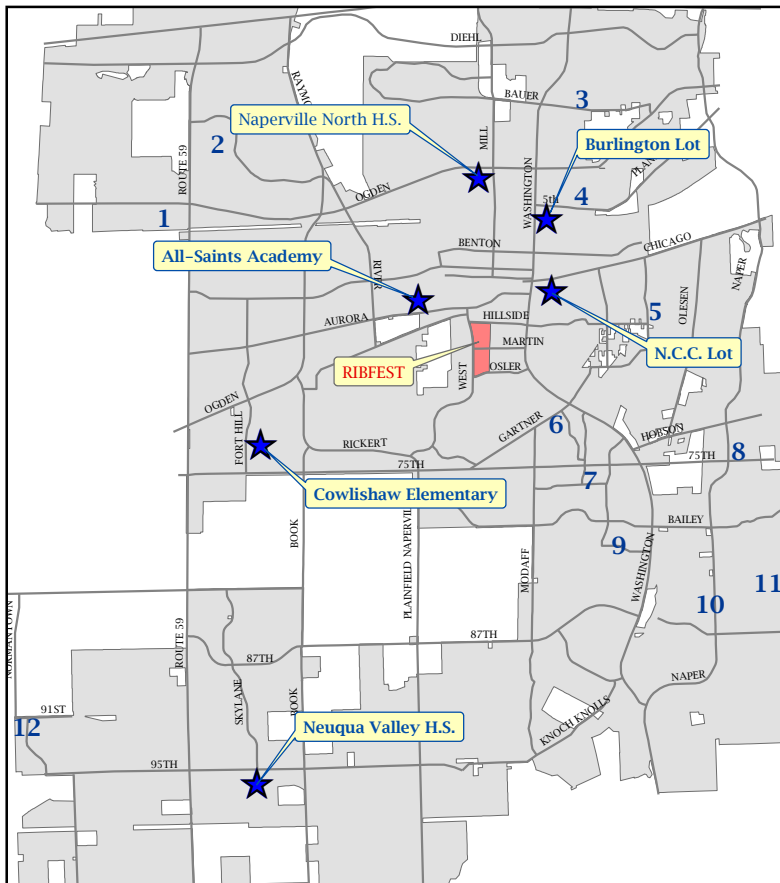

SHUTTLE PARKING LOCATIONS

★ Daily Remote Parking Locations

Additional Locations - July 4 Only:

1. Route 59 Train Station
2. Thayer Jr. High School
3. Jefferson Jr. High School
4. Kroehler Parking Lot
5. Prairie Elementary School
6. Naperville Plaza
7. Lincoln Jr. High School
8. Fox Run Square Plaza
9. Maplebrook Elementary School
10. Scott Elementary School
11. Madison Jr. High School
12. 95th Street Park N'Ride

Shuttles start running at 4 p.m.

Legend:

-  Shuttle Pick-Up Location
-  Remote Parking

Shuttle hours for 4th of July:

- 4:00 p.m. to 7:45 p.m.
- Last shuttle from Ribfest leaves at 10:30 p.m.

FIREWORKS START AT 9:30 P.M.*

*There will be no shuttle service during the fireworks

NAPERVILLE EXCHANGE CLUB'S
RIBFEST
It's about kids!

www.ribfest.net
www.naperville.il.us

JULY 4 REMOTE PARKING
 ROUTE 59 TRAIN STATION -
 WEST OF ROUTE 59 & NORTH AURORA RD