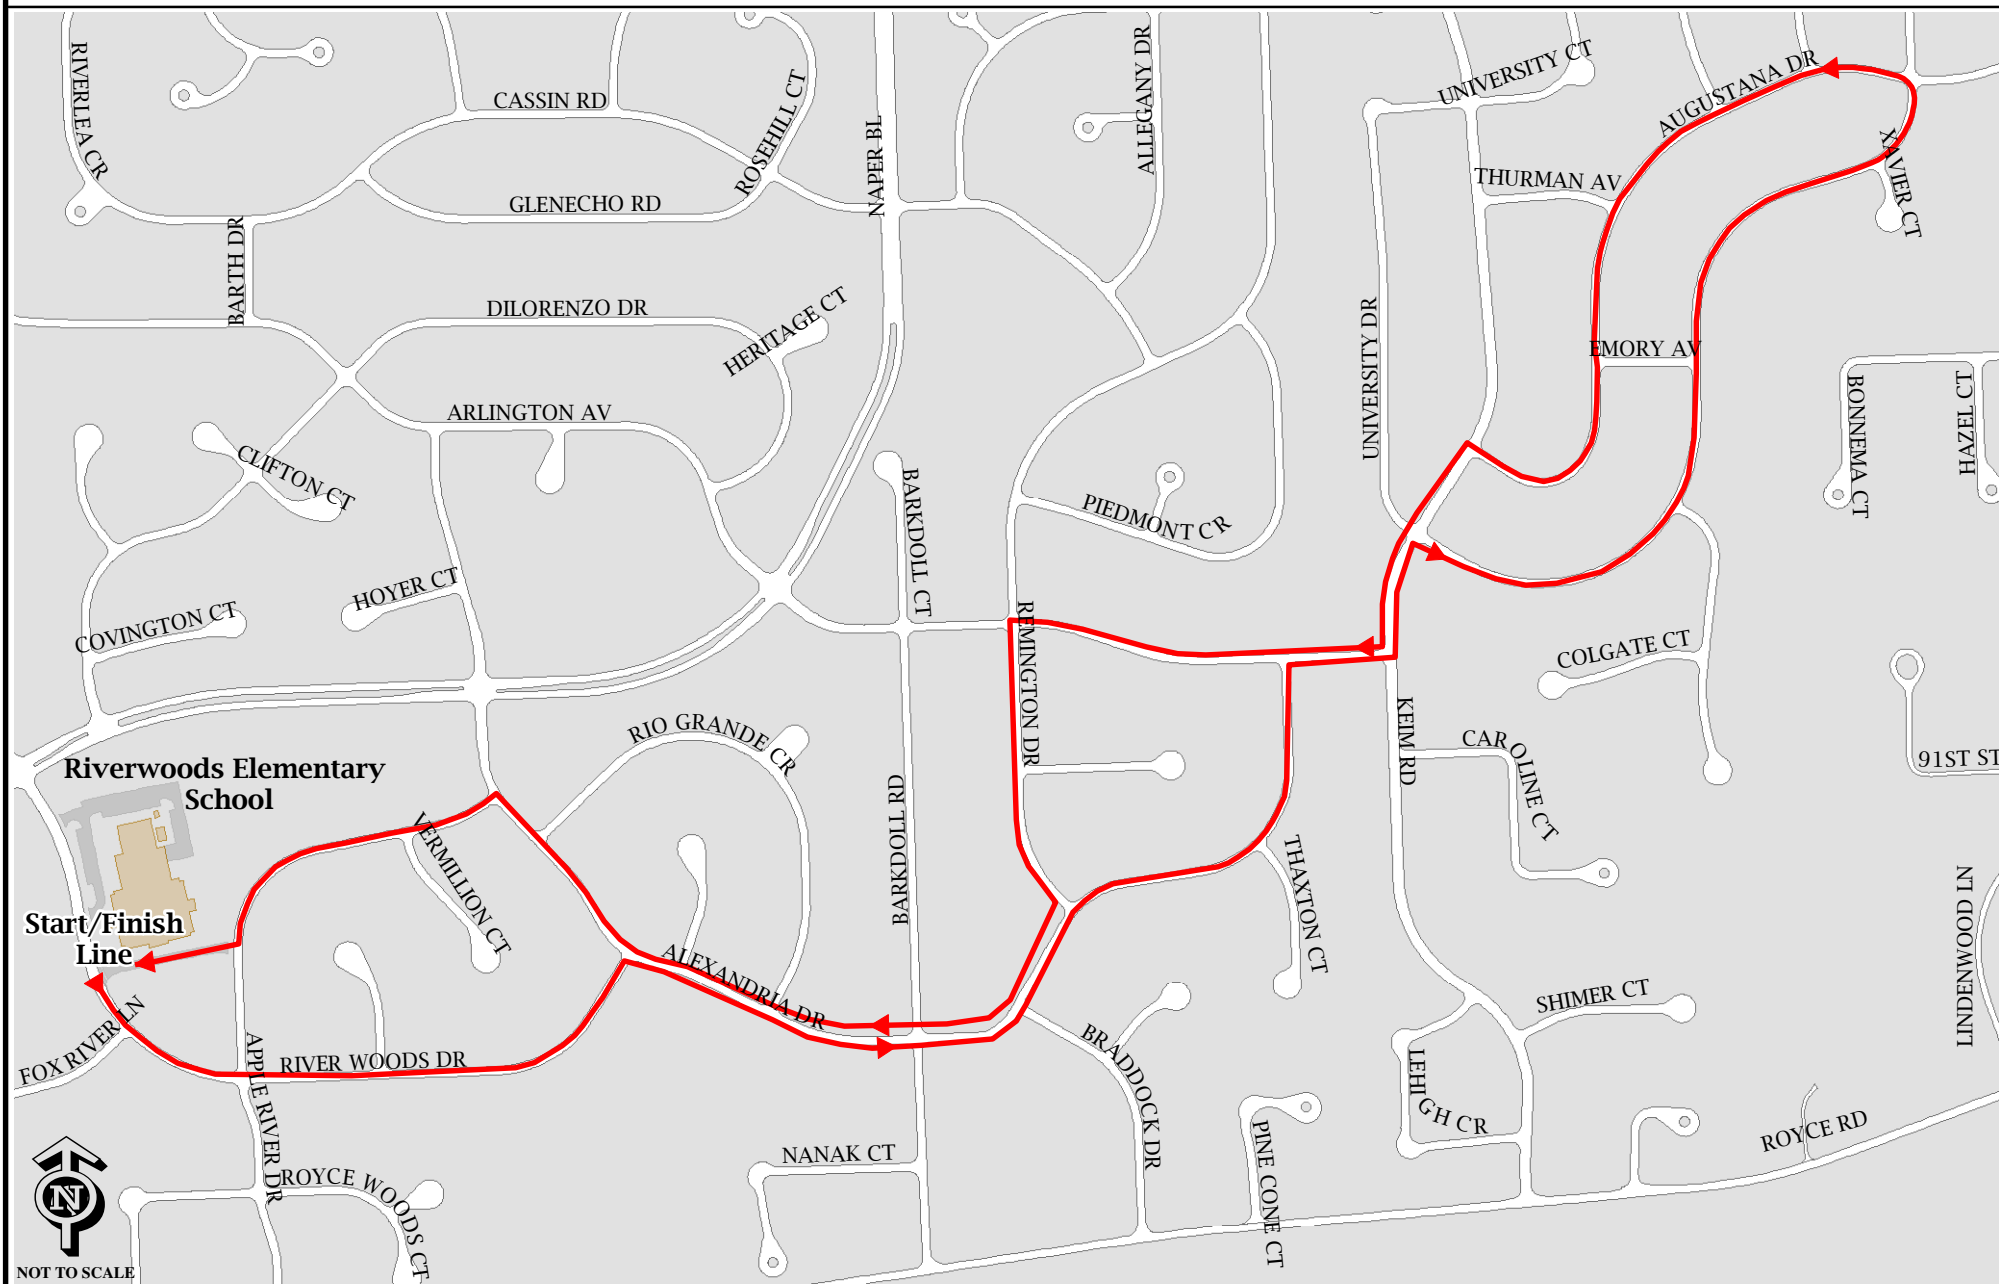

City of Naperville
Run For Reading - May 15, 2011

NOT TO SCALE

Transportation, Engineering and
Development Business Group
Jennifer Runestad (630) 305-5340
www.naperville.il.us
February 2011

5K Route & Street Closure
Street Closure 7:15 am to 10 am

This map should be used for reference only. The data is subject to change without notice. The City of Naperville assumes no liability in the use or application of the data. Reproduction or redistribution is forbidden without expressed written consent from the City of Naperville.