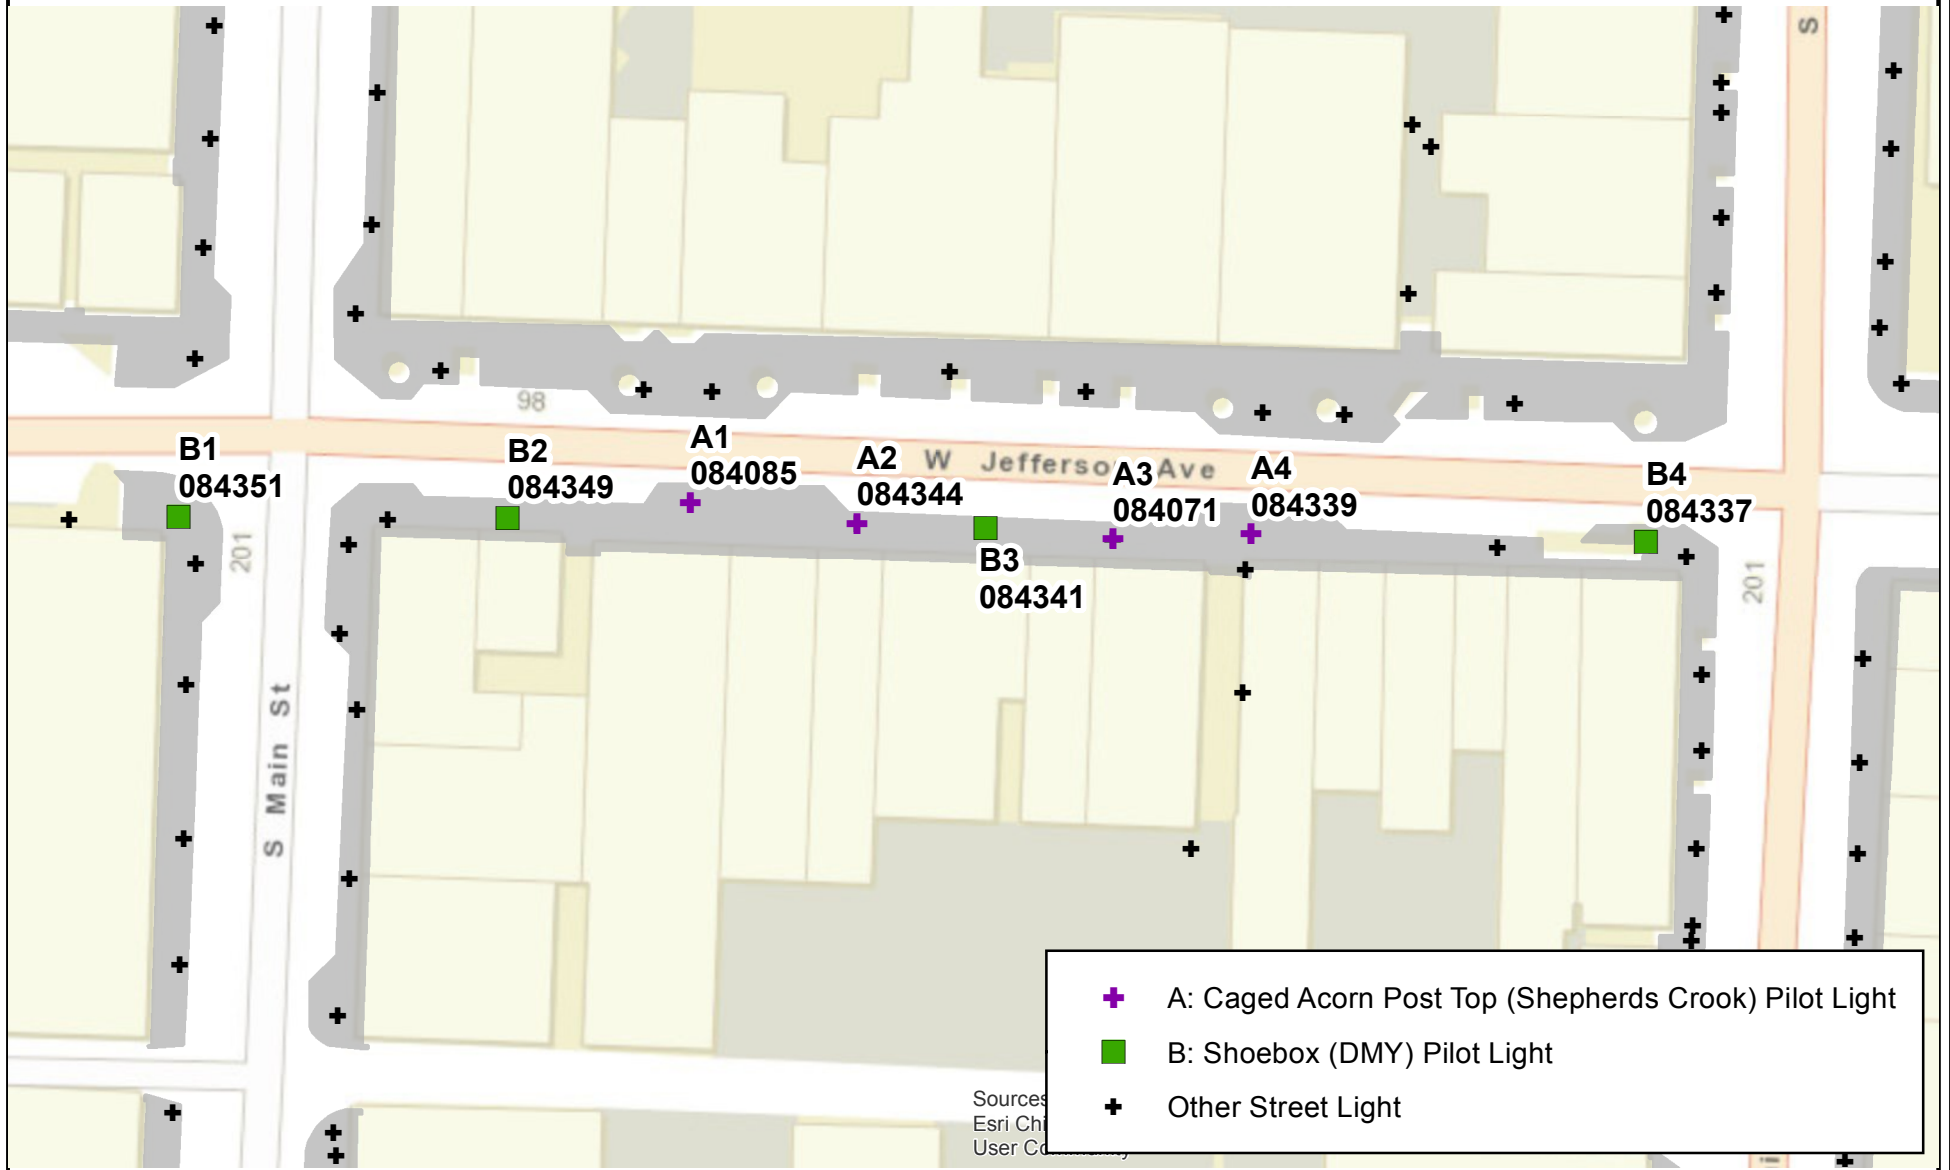

City of Naperville
**PILOT LOCATION A & B: SHOEBOX & CAGED ACORN
 REPLACING DMY & SHEPHERD'S CROOK**

Sources:
 Esri Ch
 User Co

- + A: Caged Acorn Post Top (Shepherds Crook) Pilot Light
- B: Shoebox (DMY) Pilot Light
- + Other Street Light

Department of Public Works
 Strategic Services Division
 www.naperville.il.us
 7/13/2017

This map should be used for reference only.
 The data is subject to change without notice.
 City of Naperville assumes no liability in the use
 or application of the data. Reproduction or redistribution is
 forbidden without expressed written consent from the City of Naperville.