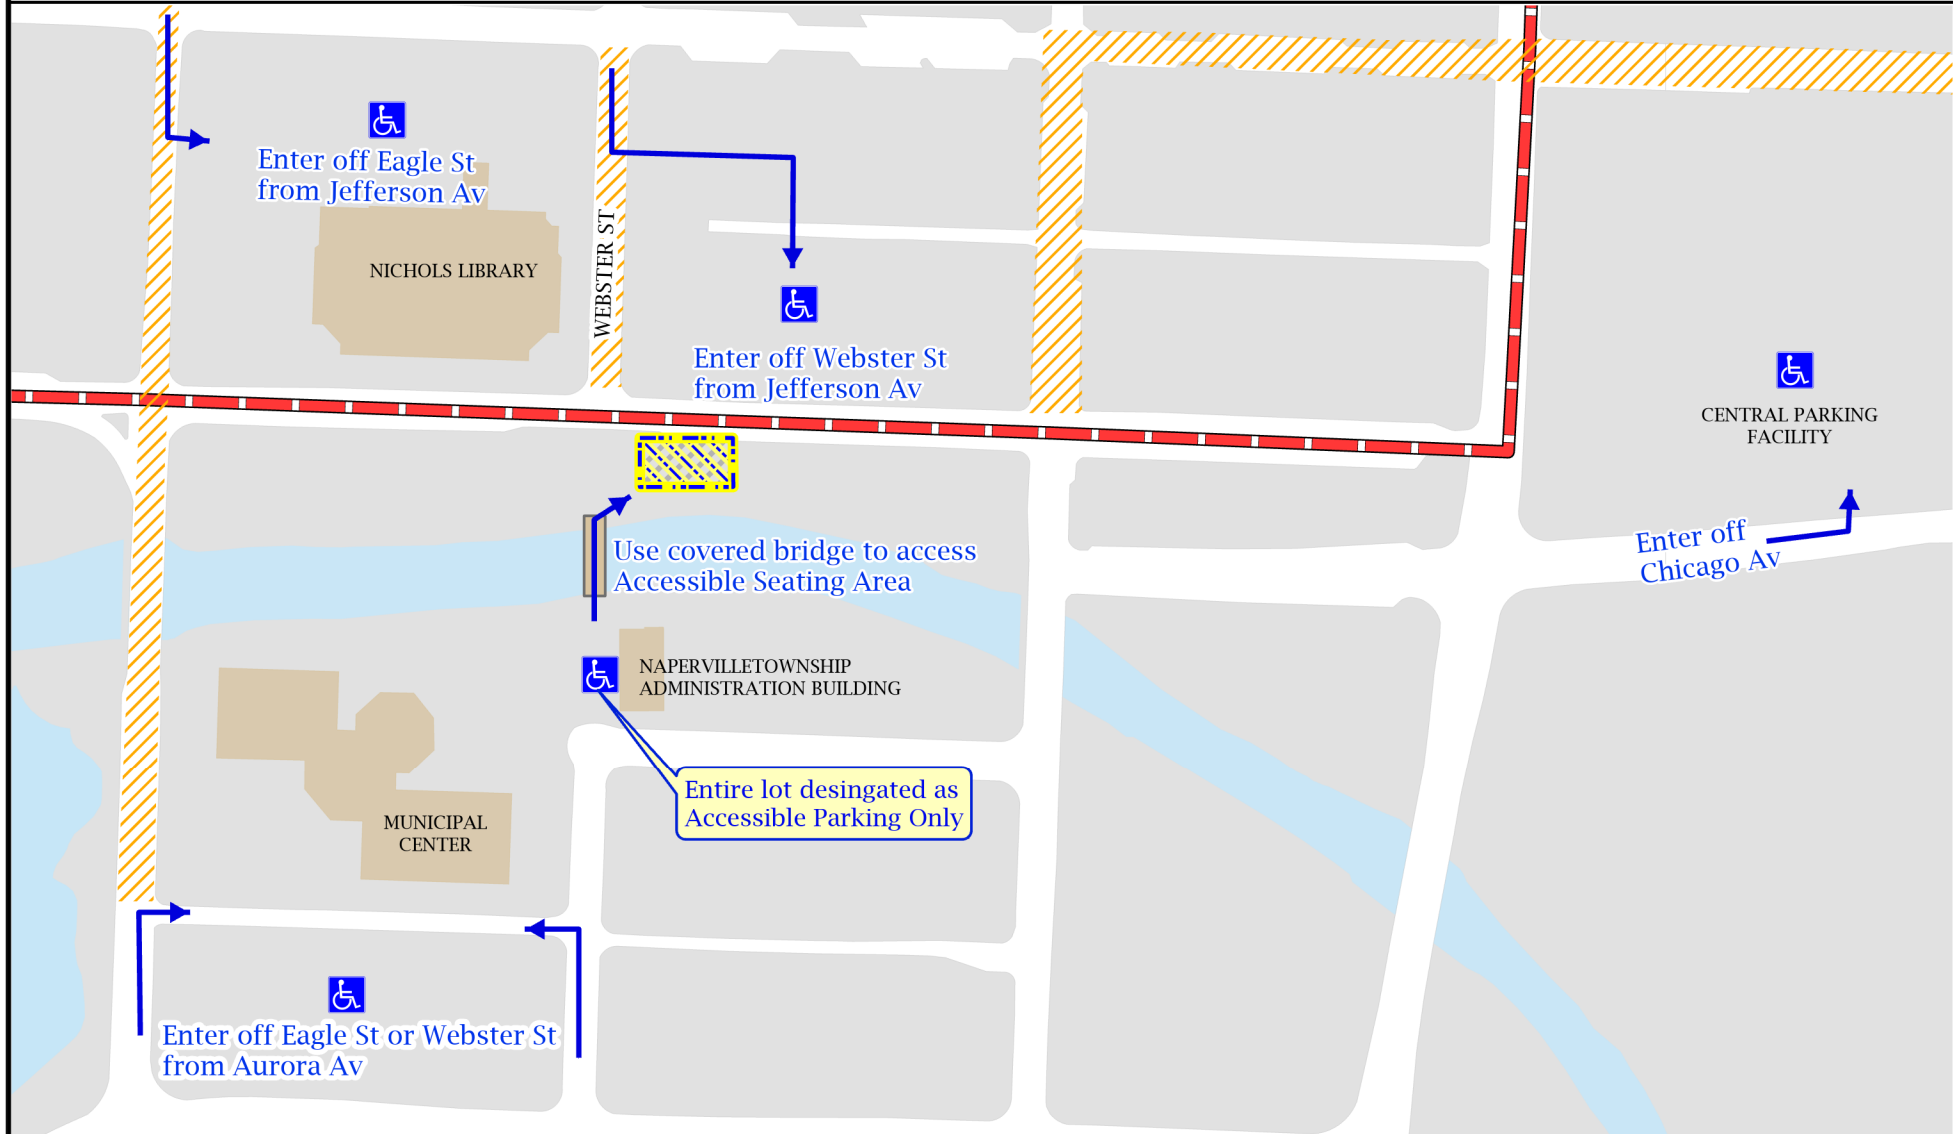

# MEMORIAL DAY PARADE ACCESSIBLE LOCATIONS - MAY 25, 2026

Special Events  
 (630) 420-6045  
[www.naperville.il.us](http://www.naperville.il.us)  
 January 2026

## LEGEND

Accessible Parking Available

Accessible Viewing Area

**Parade Route - Street Closure**

Approximately 9:30am-1:00pm  
 No Parking, Tow-Away Zone 5am-1:00pm

**Street closure and limited parking access**

9:30am-1:00pm - Not a Tow-Away Zone

This map should be used for reference only. The data Naperville assumes no liability in the use or application of the data. Reproduction or redistribution is forbidden without expressed written consent from the City of Naperville.