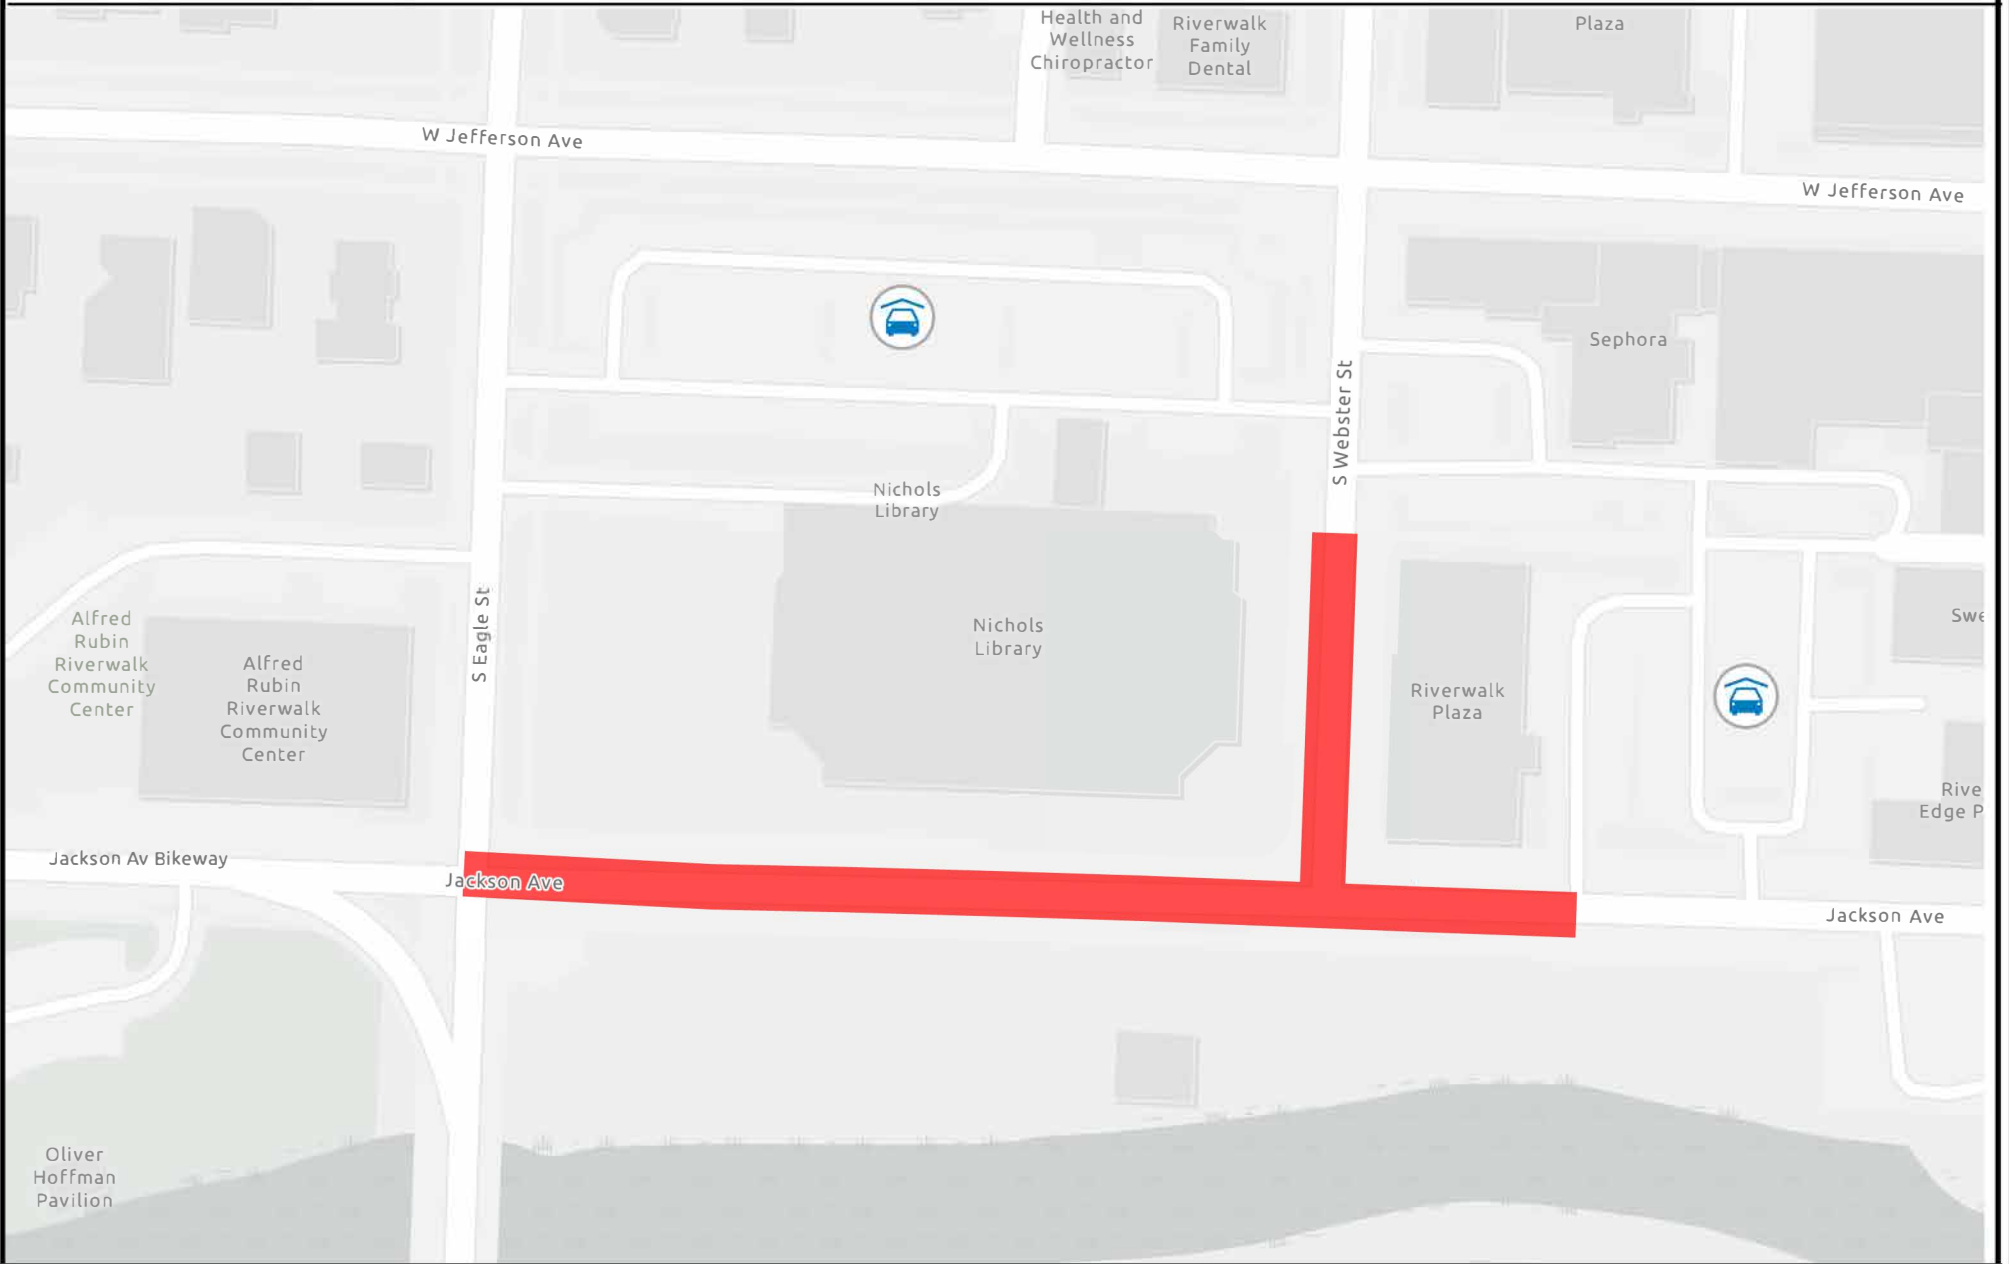

## Downtown Naperville Car Show: Saturday, June 20, 2026, 9:00am -12:00pm

**PARKING LOT CLOSURE, STREET CLOSURES & NO PARKING/TOW-AWAY ZONES**

City of Naperville  
Special Events  
[www.naperville.il.us](http://www.naperville.il.us)  
January 2026

 7:00am Sat, June 20 until 12:30pm Sat, June 20

This map should be used for reference only. The data is subject to change without notice. City of Naperville assumes no liability in the use or application of the data. Reproduction or redistribution is forbidden without expressed written consent from the City of Naperville.