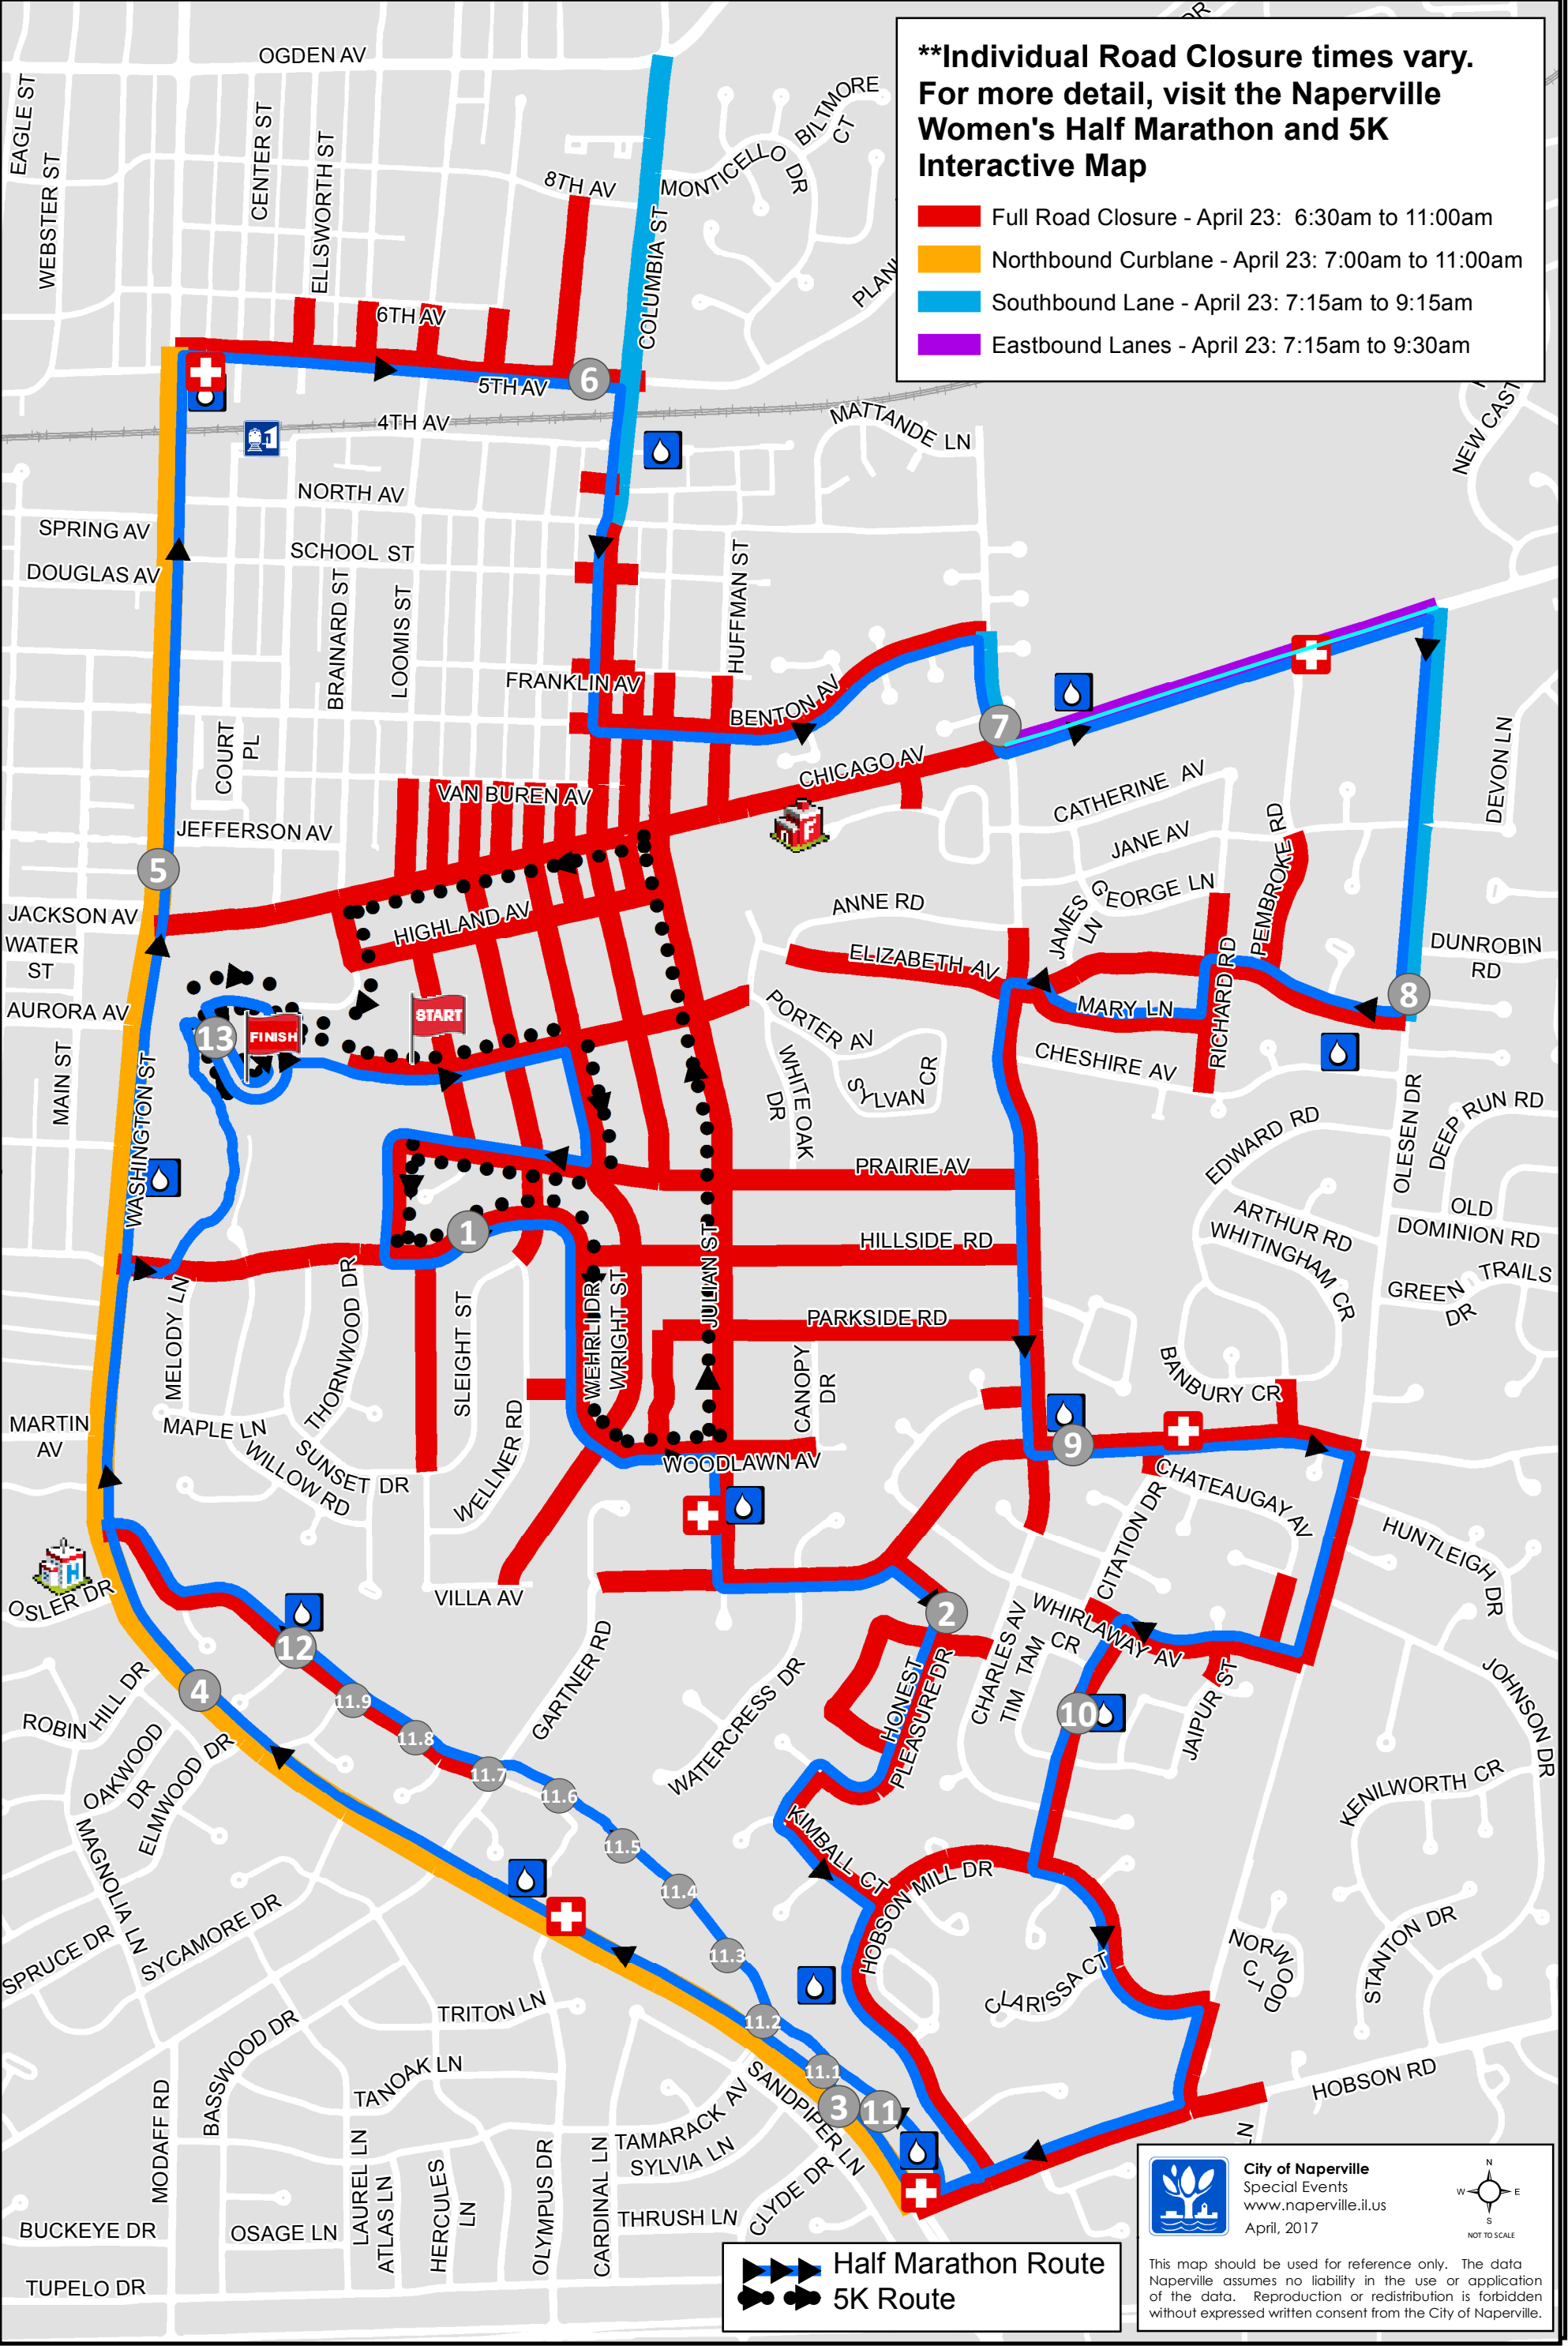

**\*\*Individual Road Closure times vary.  
For more detail, visit the Naperville  
Women's Half Marathon and 5K  
Interactive Map**

- █ Full Road Closure - April 23: 6:30am to 11:00am
- █ Northbound Curblane - April 23: 7:00am to 11:00am
- █ Southbound Lane - April 23: 7:15am to 9:15am
- █ Eastbound Lanes - April 23: 7:15am to 9:30am

**Half Marathon Route**  
**5K Route**

 **City of Naperville**  
Special Events  
[www.naperville.il.us](http://www.naperville.il.us)  
April, 2017

This map should be used for reference only. The data Naperville assumes no liability in the use or application of the data. Reproduction or redistribution is forbidden without expressed written consent from the City of Naperville.