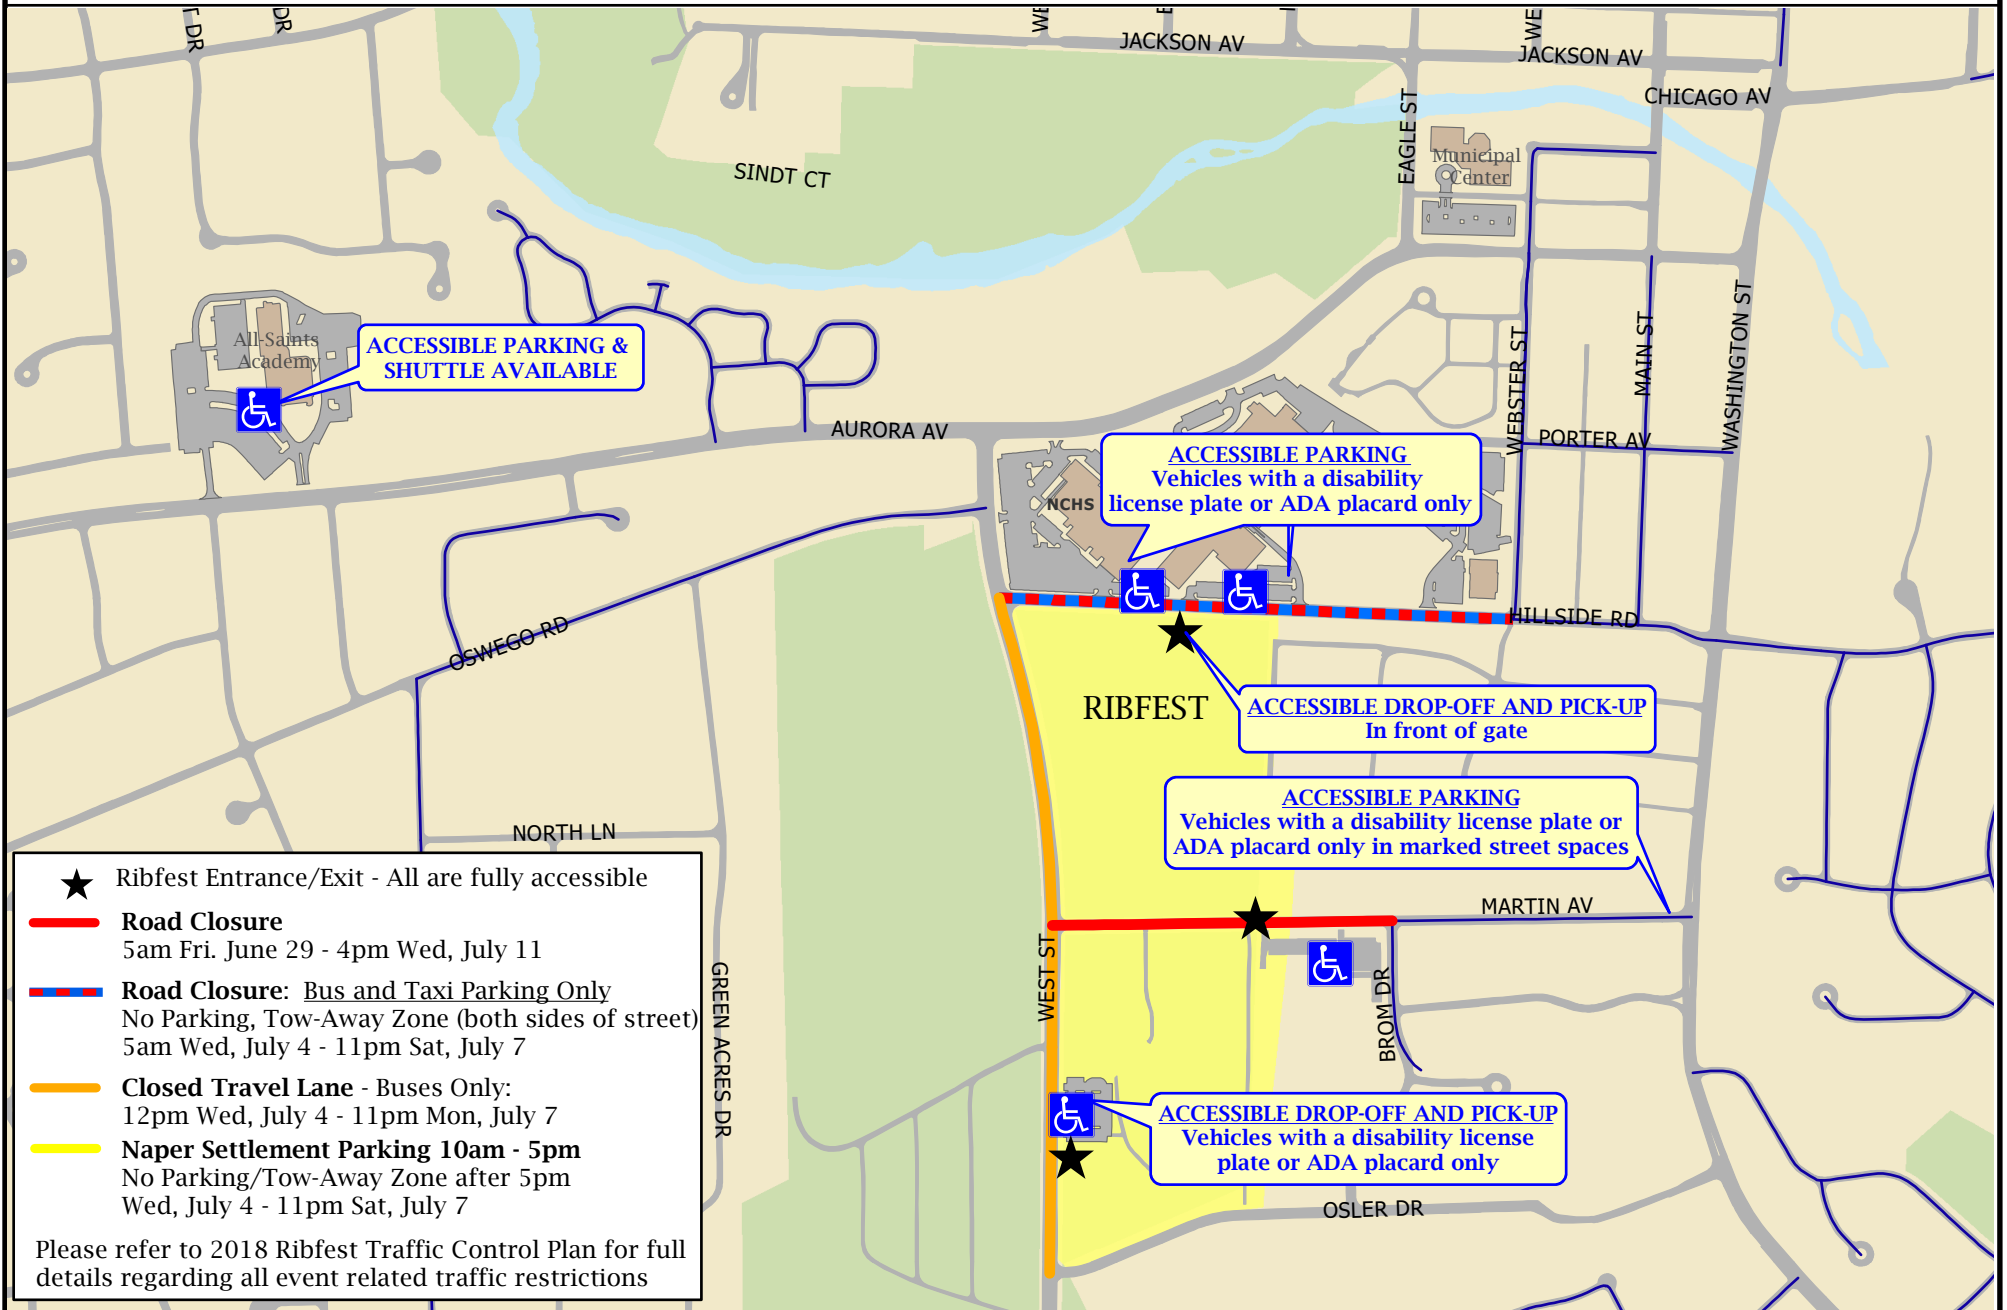

City of Naperville RIBFEST ACCESSIBLE PARKING LOCATIONS

City of Naperville
Special Events
Dawn Portner (630) 305-5340
www.naperville.il.us
May 2018

This map should be used for reference only. The data is subject to change without notice. The City of Naperville assumes no liability in the use or application of the data. Reproduction or redistribution is forbidden without expressed written consent from the City of Naperville.