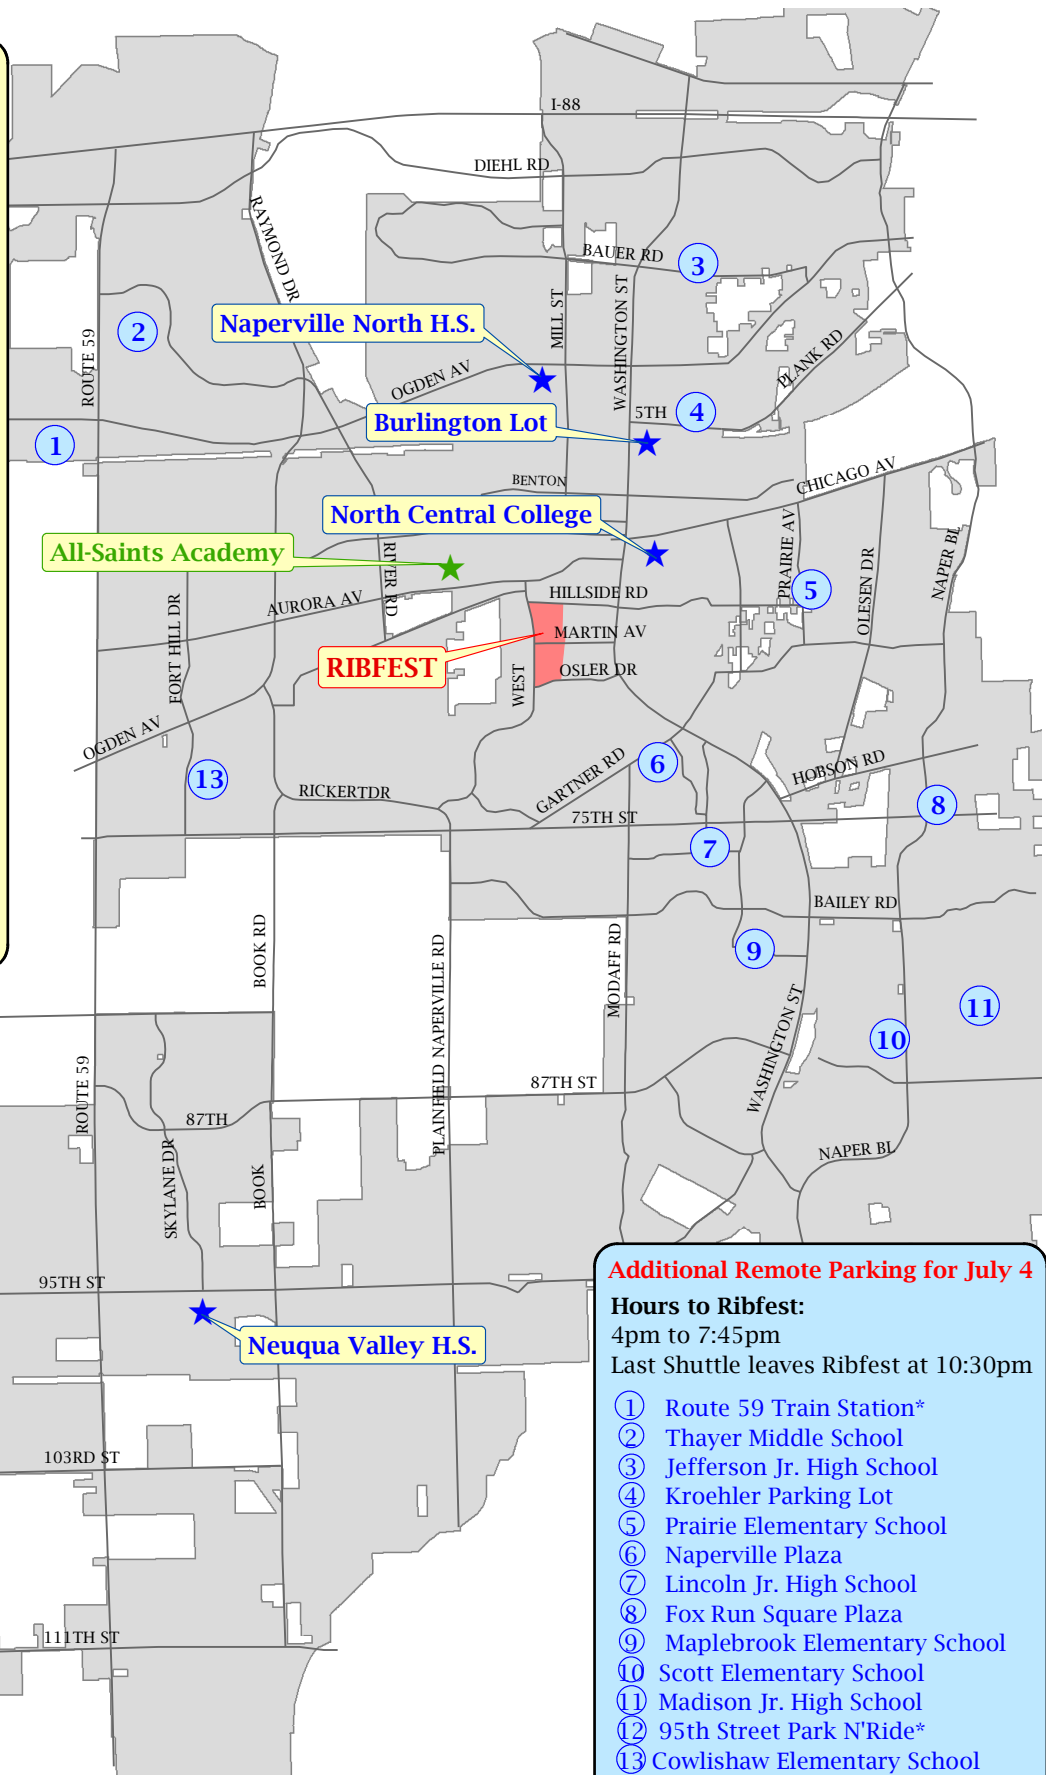

City of Naperville 2018 Ribfest Remote Shuttle Locations

★ Daily Shuttle Parking Locations

Daily Shuttle Hours to Ribfest*:

- ★ **Naperville North High School**
July 4: 11:30am to 7:45pm
July 5: 11:30am to 8:30pm
July 6: 11:30am to 8:30pm
July 7: 11:30am to 8:30pm
- ★ **Burlington Lot**
July 4: 11:30am to 7:45pm
July 5: 6:00pm to 8:30pm
July 6: 6:00pm to 8:30pm
July 7: 11:30pm to 8:30pm
- ★ **North Central College**
July 4: 11:30am to 7:45pm
July 5: 11:30am to 8:30pm
July 6: 11:30am to 8:30pm
July 7: 11:30am to 8:30pm
- ★ **Neuqua Valley High School**
July 4: 11:30am to 7:45pm
July 5: 11:30am to 8:30pm
July 6: 11:30am to 8:30pm
July 7: 11:30am to 8:30pm
- ★ **All-Saints Academy**
Accessible and Volunteer Parking Only
July 4: 10:30am to 7:45pm
July 5: 10:30am to 8:30pm
July 6: 10:30am to 8:30pm
July 7: 10:30am to 8:30pm

*Last Shuttle leaves Ribfest at 10:30pm
all nights of the event

Additional Remote Parking for July 4

Hours to Ribfest:
4pm to 7:45pm
Last Shuttle leaves Ribfest at 10:30pm

- ① Route 59 Train Station*
 - ② Thayer Middle School
 - ③ Jefferson Jr. High School
 - ④ Kroehler Parking Lot
 - ⑤ Prairie Elementary School
 - ⑥ Naperville Plaza
 - ⑦ Lincoln Jr. High School
 - ⑧ Fox Run Square Plaza
 - ⑨ Maplebrook Elementary School
 - ⑩ Scott Elementary School
 - ⑪ Madison Jr. High School
 - ⑫ 95th Street Park N'Ride*
 - ⑬ Cowlishaw Elementary School
- *Shuttle starts at 11:30am