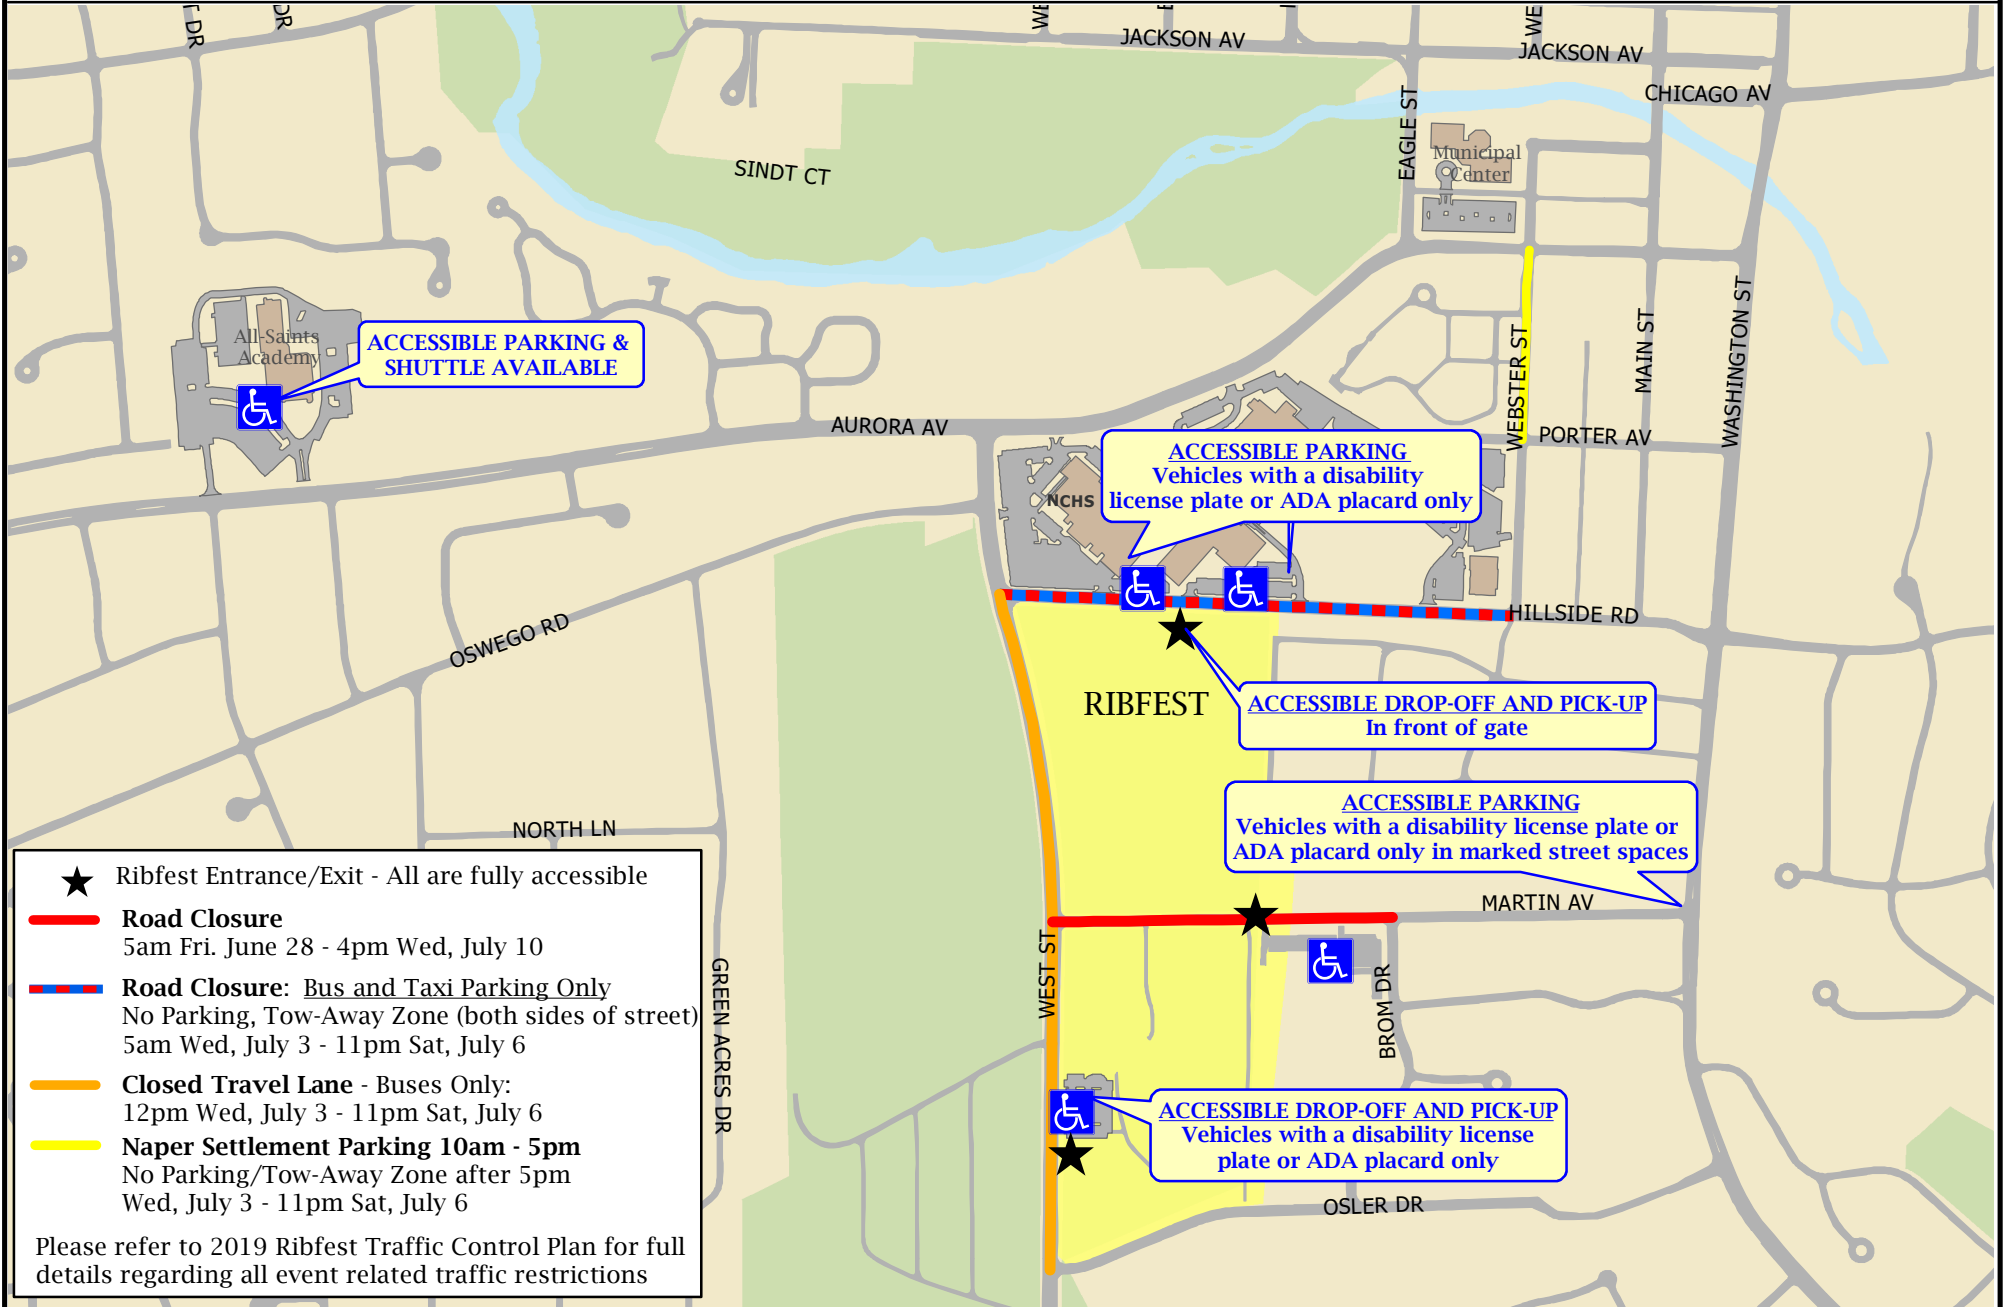

City of Naperville RIBFEST ACCESSIBLE PARKING LOCATIONS

- ★ Ribfest Entrance/Exit - All are fully accessible
 - **Road Closure**
5am Fri. June 28 - 4pm Wed, July 10
 - **Road Closure: Bus and Taxi Parking Only**
No Parking, Tow-Away Zone (both sides of street)
5am Wed, July 3 - 11pm Sat, July 6
 - **Closed Travel Lane - Buses Only:**
12pm Wed, July 3 - 11pm Sat, July 6
 - **Naper Settlement Parking 10am - 5pm**
No Parking/Tow-Away Zone after 5pm
Wed, July 3 - 11pm Sat, July 6
- Please refer to 2019 Ribfest Traffic Control Plan for full details regarding all event related traffic restrictions