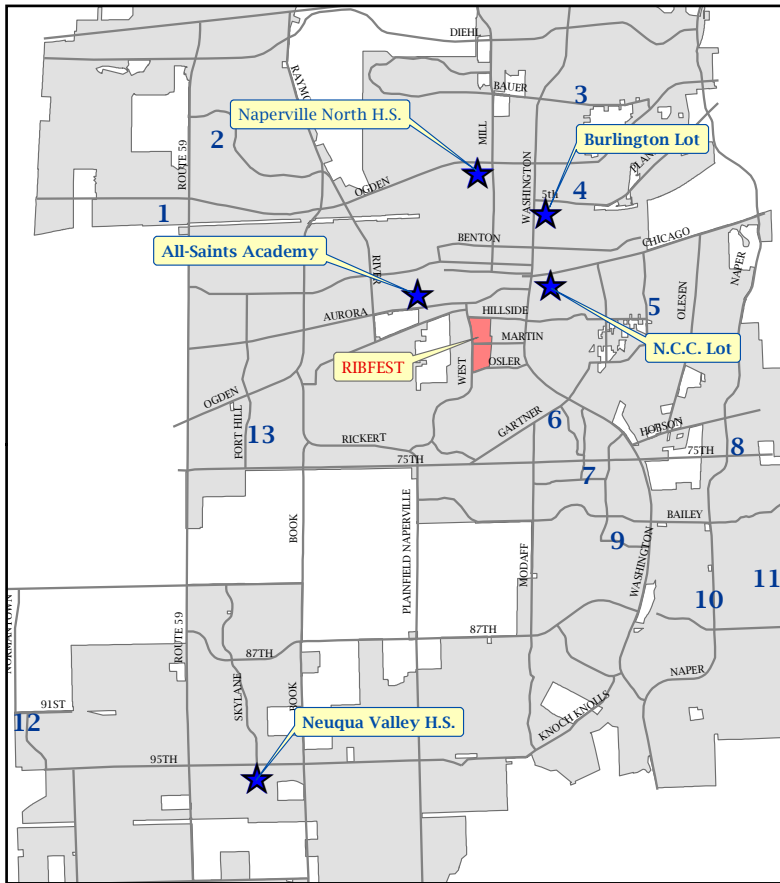

SHUTTLE PARKING LOCATIONS

★ Daily Remote Parking Locations

Additional Locations - July 4 Only:

Shuttles start running at 4pm

1. Route 59 Train Station
2. Thayer Middle School
3. Jefferson Jr. High School
4. Kroehler Parking Lot
5. Prairie Elementary School
6. Naperville Plaza
7. Lincoln Jr. High School
8. Fox Run Square Plaza
9. Maplebrook Elementary School
10. Scott Elementary School
11. Madison Jr. High School
12. 95th Street Park N'Ride
13. Cowlshaw Elementary School

Legend:

 Shuttle Pick-Up Location

 Remote Parking

Shuttle hours for July 4:

- 4:00 p.m. to 7:45 p.m.
- Last shuttle from Ribfest leaves at 10:30 p.m.

FIREWORKS START AT 9:30 P.M.*

*There will be no shuttle service during the fireworks

www.ribfest.net
www.naperville.il.us

JULY 4 REMOTE PARKING
 95TH STREET PARK-N-RIDE-
 91ST STREET AND WOLF'S CROSSING RD