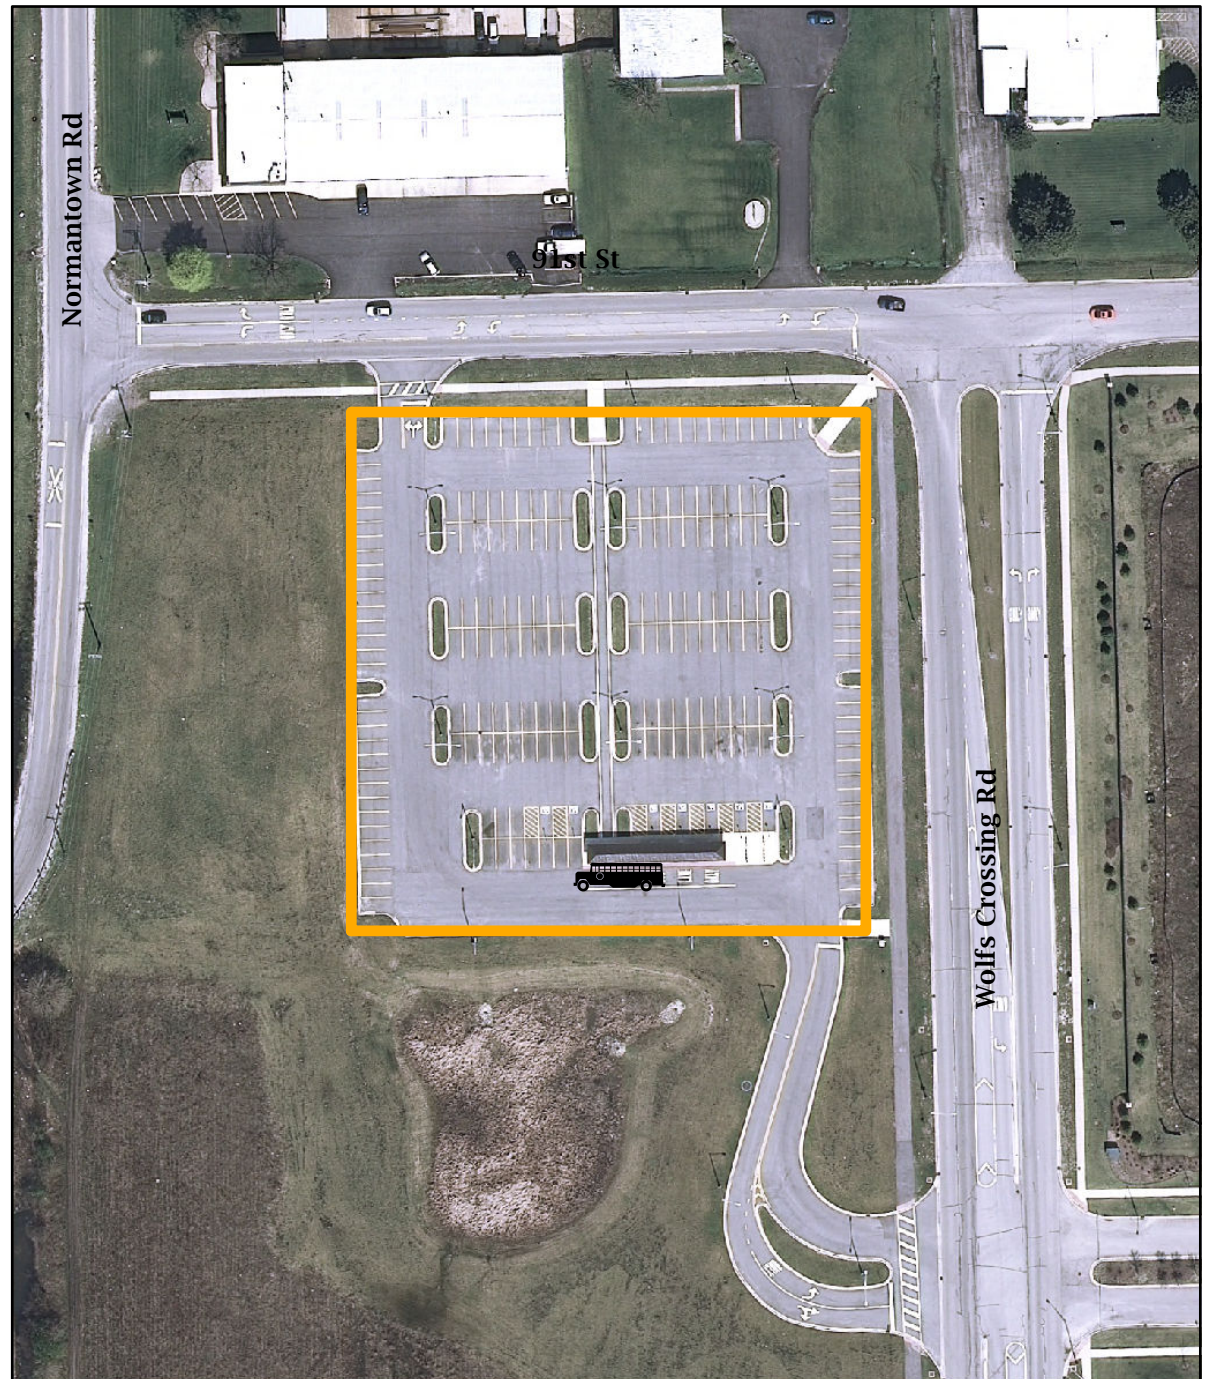

SHUTTLE PARKING LOCATIONS

★ Daily Remote Parking Locations

Additional Locations - July 4 Only:

Shuttles start running at 4pm

1. Route 59 Train Station
2. Thayer Middle School
3. Jefferson Jr. High School
4. Kroehler Parking Lot
5. Prairie Elementary School
6. Naperville Plaza
7. Lincoln Jr. High School
8. Fox Run Square Plaza
9. Maplebrook Elementary School
10. Scott Elementary School
11. Madison Jr. High School
12. 95th Street Park N'Ride
13. Cowlshaw Elementary School

Legend:

 Shuttle Pick-Up Location

 Remote Parking

Shuttle hours for July 4:

- 4:00 p.m. to 7:45 p.m.
- Last shuttle from Ribfest leaves at 10:30 p.m.

FIREWORKS START AT 9:30 P.M.*

*There will be no shuttle service during the fireworks

www.ribfest.net
www.naperville.il.us

JULY 4 REMOTE PARKING
 95TH STREET PARK-N-RIDE-
 91ST STREET AND WOLF'S CROSSING RD