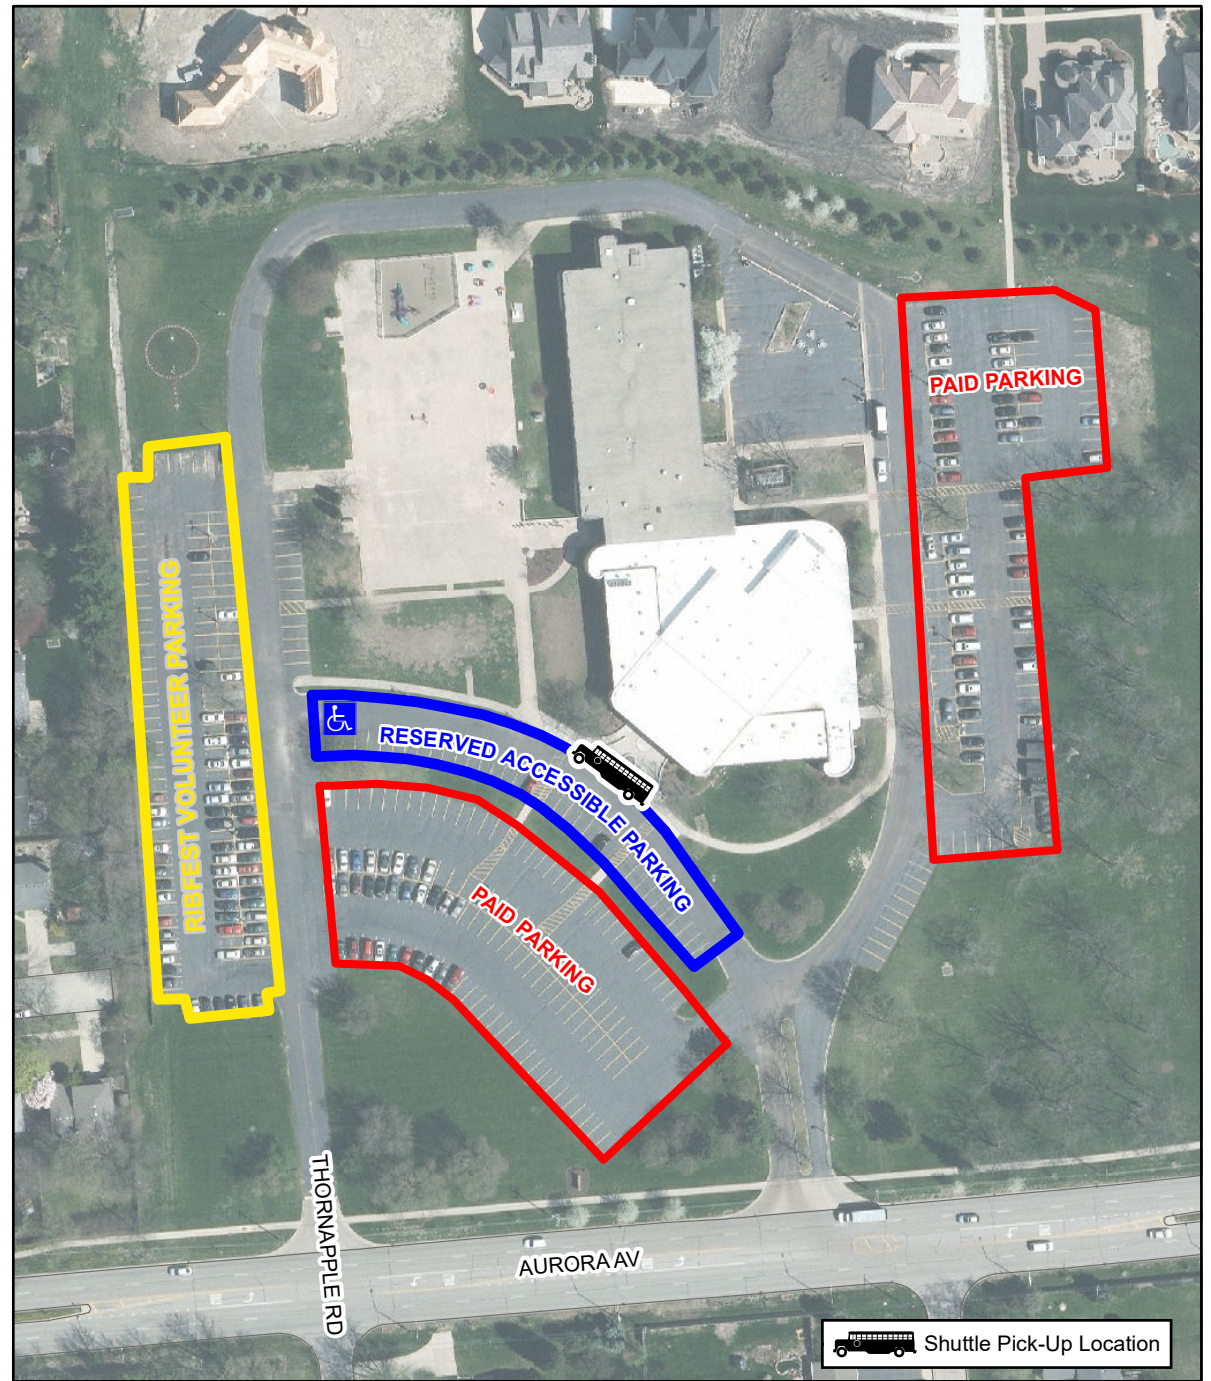

SHUTTLE PARKING LOCATIONS

★ **Daily Remote Parking Locations**

Additional Locations - July 4 Only:

Shuttles start running at 4pm

1. Route 59 Train Station
2. Thayer Middle School
3. Jefferson Jr. High School
4. Kroehler Parking Lot
5. Prairie Elementary School
6. Naperville Plaza
7. Lincoln Jr. High School
8. Fox Run Square Plaza
9. Maplebrook Elementary School
10. Scott Elementary School
11. Madison Jr. High School
12. 95th Street Park N'Ride
13. Cowlishaw Elementary School

Daily Shuttle hours to Ribfest:

July 4:

- Volunteers: 10:30am to 7:45pm
- ADA: 11:00am to 7:45pm
- Last shuttle from Ribfest leaves at 10:30pm

July 3, 5 and 6:

- Volunteers: 10:30am to 8:30pm
- ADA: 11:00am to 8:30pm
- Last shuttle from Ribfest leaves at 10:30pm

FIREWORKS START AT 9:30pm*

*There will be no shuttle service during the fireworks

www.ribfest.net
www.naperville.il.us

ACCESSIBLE & VOLUNTEER PARKING SITE

ALL SAINTS ACADEMY - 1155 AURORA AVENUE