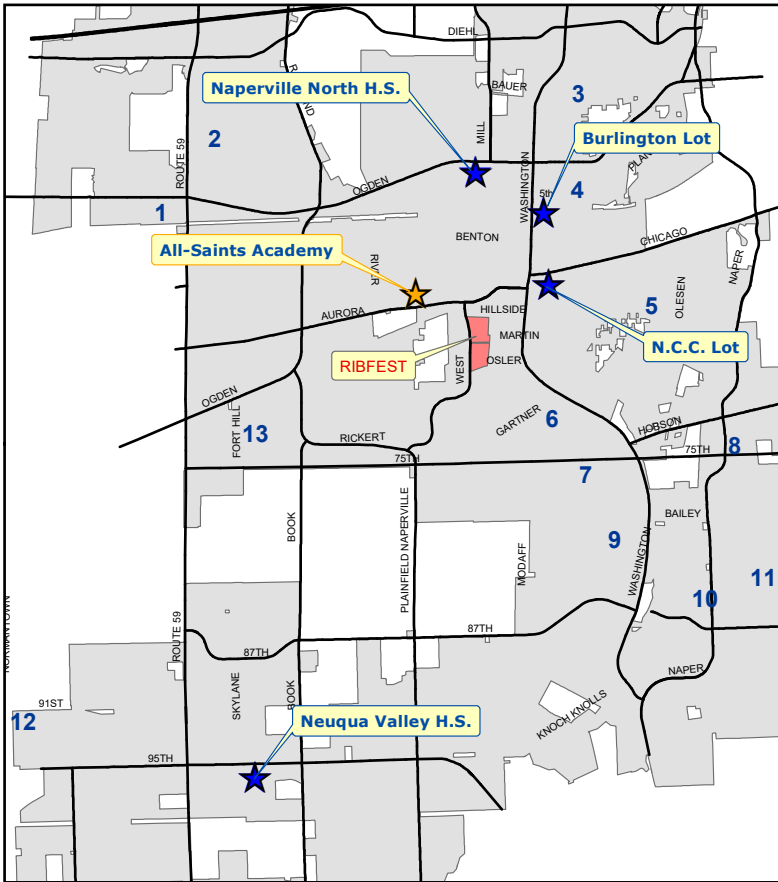

SHUTTLE PARKING LOCATIONS

★ **Daily Remote Parking Locations**

Additional Locations - July 4 Only:

Shuttles start running at 4pm

1. Route 59 Train Station
2. Thayer Middle School
3. Jefferson Jr. High School
4. Kroehler Parking Lot
5. Prairie Elementary School
6. Naperville Plaza
7. Lincoln Jr. High School
8. Fox Run Square Plaza
9. Maplebrook Elementary School
10. Scott Elementary School
11. Madison Jr. High School
12. 95th Street Park N'Ride
13. Cowlishaw Elementary School

Daily Shuttle hours to Ribfest:

July 4:

- Volunteers: 10:30am to 7:45pm
- ADA: 11:00am to 7:45pm
- Last shuttle from Ribfest leaves at 10:30pm

July 3, 5 and 6:

- Volunteers: 10:30am to 8:30pm
- ADA: 11:00am to 8:30pm
- Last shuttle from Ribfest leaves at 10:30pm

FIREWORKS START AT 9:30pm*

*There will be no shuttle service during the fireworks

www.ribfest.net
www.naperville.il.us

ACCESSIBLE & VOLUNTEER PARKING SITE

ALL SAINTS ACADEMY - 1155 AURORA AVENUE