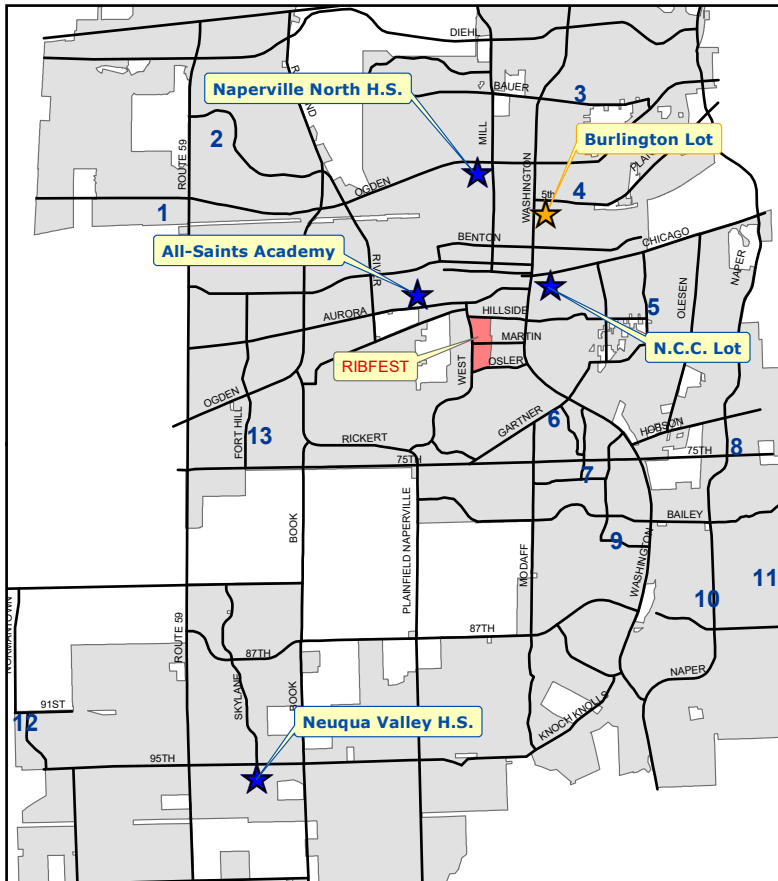

SHUTTLE PARKING LOCATIONS

★**Daily Remote Parking Locations**

Additional Locations - July 4 Only:
Shuttles start running at 4pm

1. Route 59 Train Station
2. Thayer Middle School
3. Jefferson Jr. High School
4. Kroehler Parking Lot
5. Prairie Elementary School
6. Naperville Plaza
7. Lincoln Jr. High School
8. Fox Run Square Plaza
9. Maplebrook Elementary School
10. Scott Elementary School
11. Madison Jr. High School
12. 95th Street Park N'Ride
13. Cowlishaw Elementary School

Daily Shuttle hours to Ribfest:

July 3 & 5:

- 6:00pm to 8:30pm
- Last shuttle from Ribfest leaves at 10:30pm

July 4:

- 11:30am to 7:45pm
- Last shuttle from Ribfest leaves at 10:30pm

July 6:

- 11:30am to 8:30pm
- Last shuttle from Ribfest leaves at 10:30pm

FIREWORKS START AT 9:30 P.M.*

*There will be no shuttle service during the fireworks

www.ribfest.net
www.naperville.il.us

DAILY RIBFEST REMOTE PARKING
 BURLINGTON LOT - SOUTHEAST CORNER
 OF 5TH AV AND WASHINGTON ST