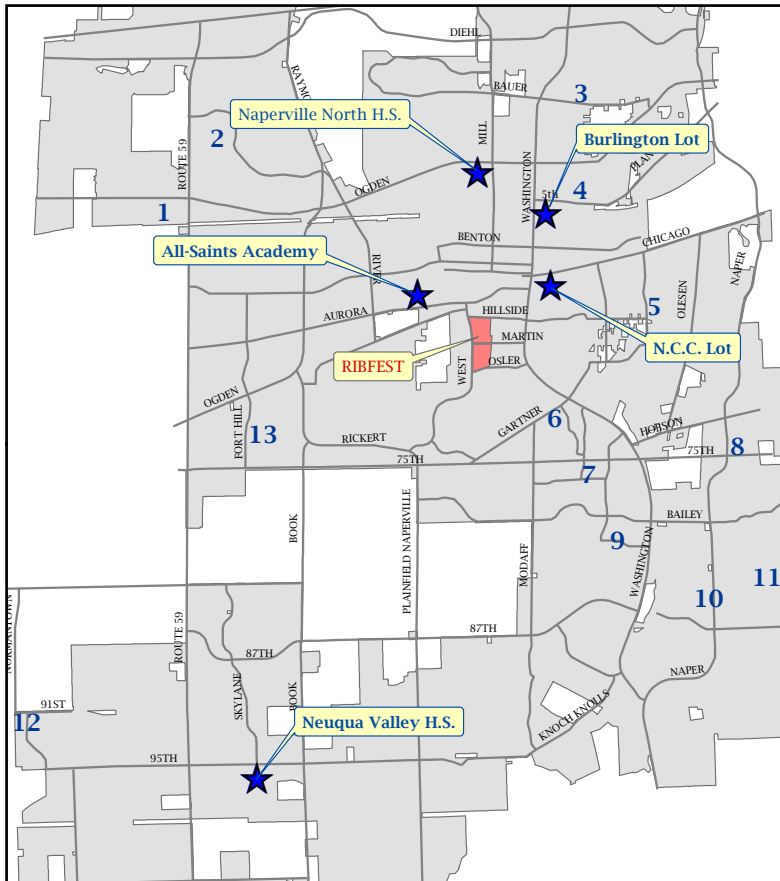

SHUTTLE PARKING LOCATIONS

★ Daily Remote Parking Locations

Additional Locations - July 4 Only:

Shuttles start running at 4pm

1. Route 59 Train Station
2. Thayer Middle School
3. Jefferson Jr. High School
4. Kroehler Parking Lot
5. Prairie Elementary School
6. Naperville Plaza
7. Lincoln Jr. High School
8. Fox Run Square Plaza
9. Maplebrook Elementary School
10. Scott Elementary School
11. Madison Jr. High School
12. 95th Street Park N'Ride
13. Cowlshaw Elementary School

 Shuttle Pick-Up Location

 Remote Parking

Shuttle hours for July 4:

- 4:00 pm to 7:45 p.m.
- Last shuttle from Ribfest leaves at 10:30 p.m.

FIREWORKS START AT 9:30 P.M.*

*There will be no shuttle service during the fireworks

www.ribfest.net
www.naperville.il.us

JULY 4 REMOTE PARKING
 COWLISHAW ELEMENTARY SCHOOL - 1212 SANCTUARY LN