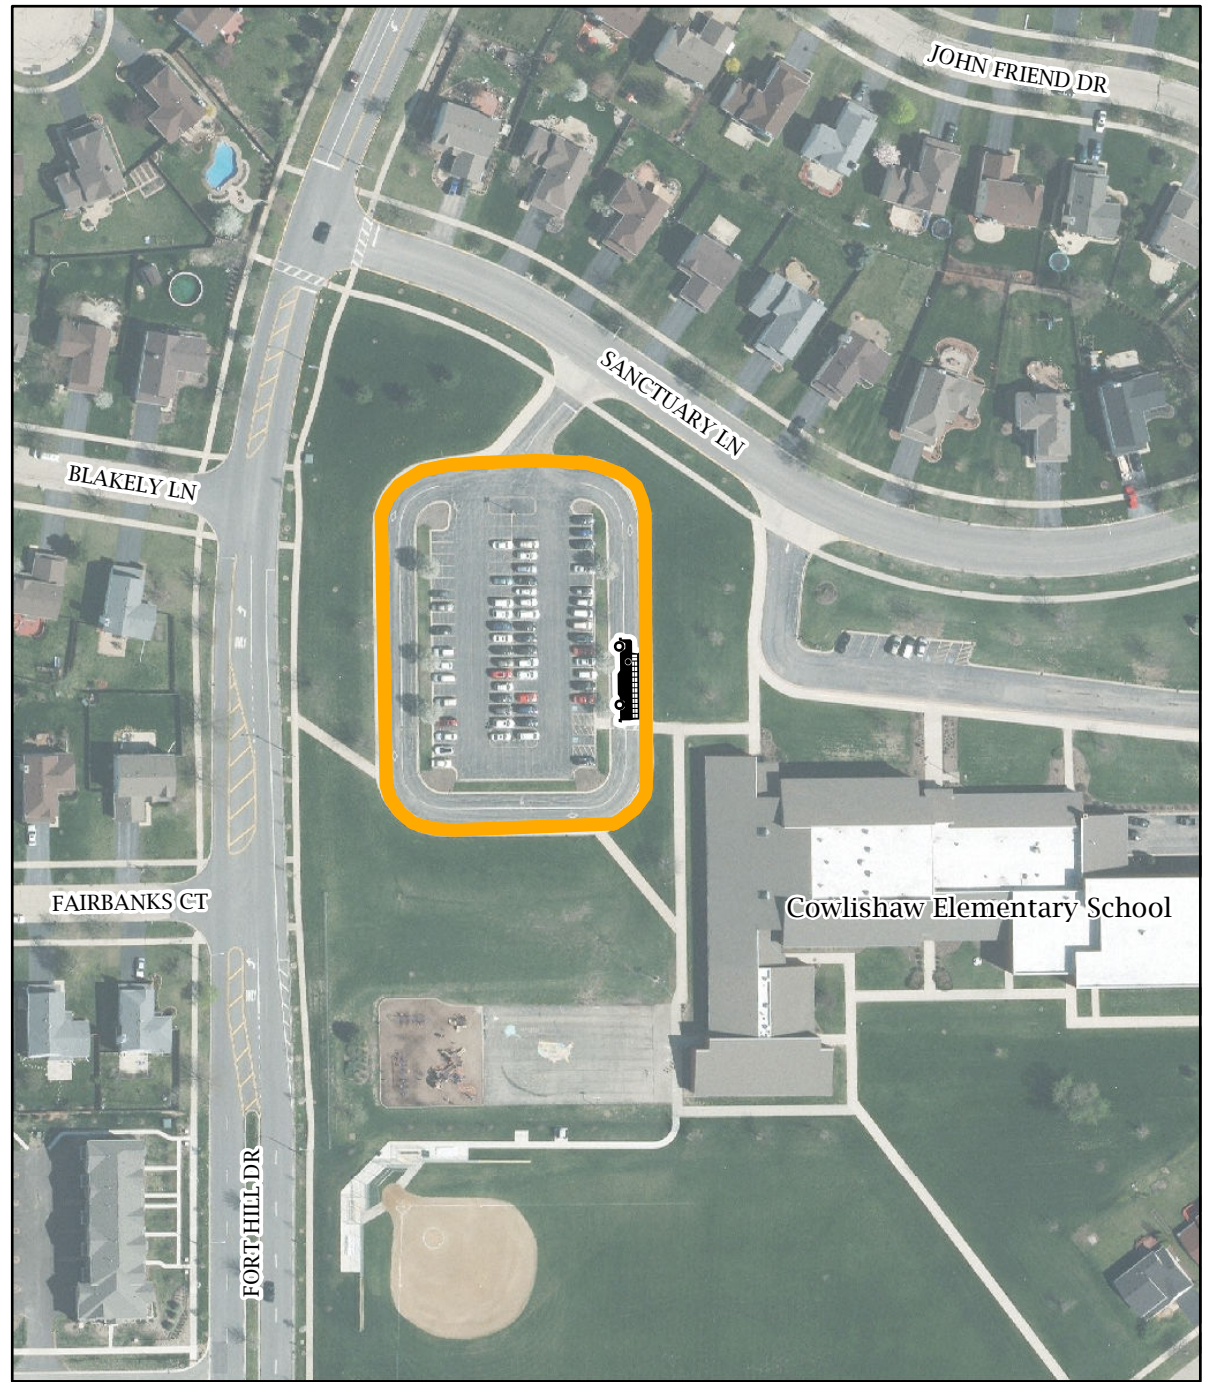

SHUTTLE PARKING LOCATIONS

★ Daily Remote Parking Locations

Additional Locations - July 4 Only:

Shuttles start running at 4pm

1. Route 59 Train Station
2. Thayer Middle School
3. Jefferson Jr. High School
4. Kroehler Parking Lot
5. Prairie Elementary School
6. Naperville Plaza
7. Lincoln Jr. High School
8. Fox Run Square Plaza
9. Maplebrook Elementary School
10. Scott Elementary School
11. Madison Jr. High School
12. 95th Street Park N'Ride
13. Cowlshaw Elementary School

 Shuttle Pick-Up Location

 Remote Parking

Shuttle hours for July 4:

- 4:00 pm to 7:45 p.m.
- Last shuttle from Ribfest leaves at 10:30 p.m.

FIREWORKS START AT 9:30 P.M.*

*There will be no shuttle service during the fireworks

www.ribfest.net
www.naperville.il.us

JULY 4 REMOTE PARKING
 COWLISHAW ELEMENTARY SCHOOL - 1212 SANCTUARY LN