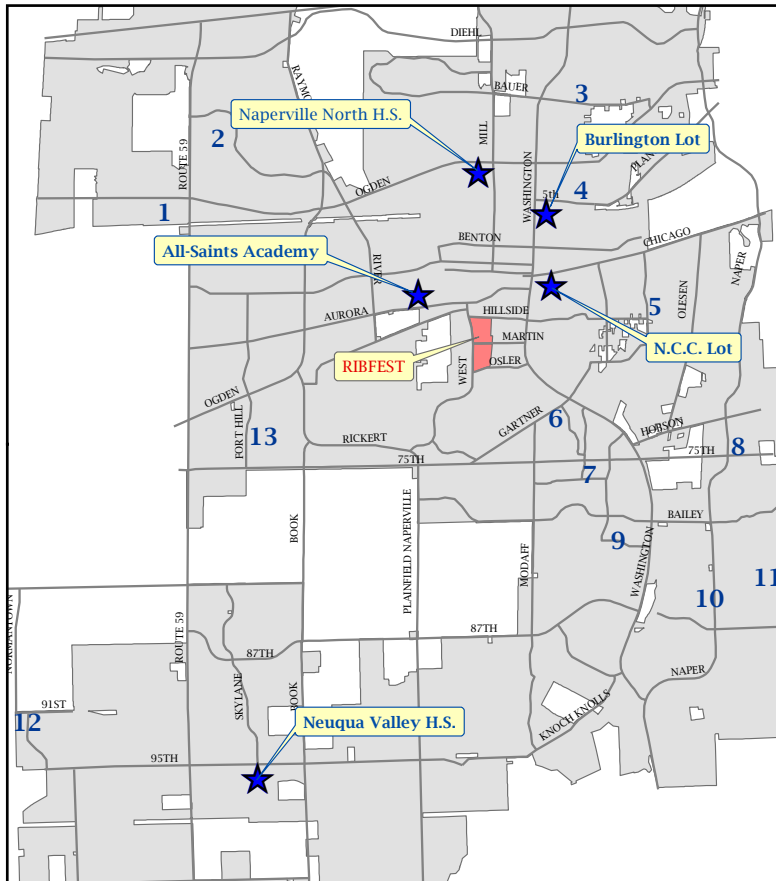

SHUTTLE PARKING LOCATIONS

★ Daily Remote Parking Locations

Additional Locations - July 4 Only:

Shuttles start running at 4pm

1. Route 59 Train Station
2. Thayer Middle School
3. Jefferson Jr. High School
4. Kroehler Parking Lot
5. Prairie Elementary School
6. Naperville Plaza
7. Lincoln Jr. High School
8. **Fox Run Square Plaza**
9. Maplebrook Elementary School
10. Scott Elementary School
11. Madison Jr. High School
12. 95th Street Park N'Ride
13. Cowlshaw Elementary School

Legend:

 Shuttle Pick-Up Location

 Remote Parking

Shuttle hours for July 4:

- 4:00 p.m. to 7:45 p.m.
- Last shuttle from Ribfest leaves at 10:30 p.m.

FIREWORKS START AT 9:30 P.M.*

*There will be no shuttle service during the fireworks

www.ribfest.net
www.naperville.il.us

JULY 4 REMOTE PARKING
FOX RUN SQUARE - 1212 S. NAPER BLVD