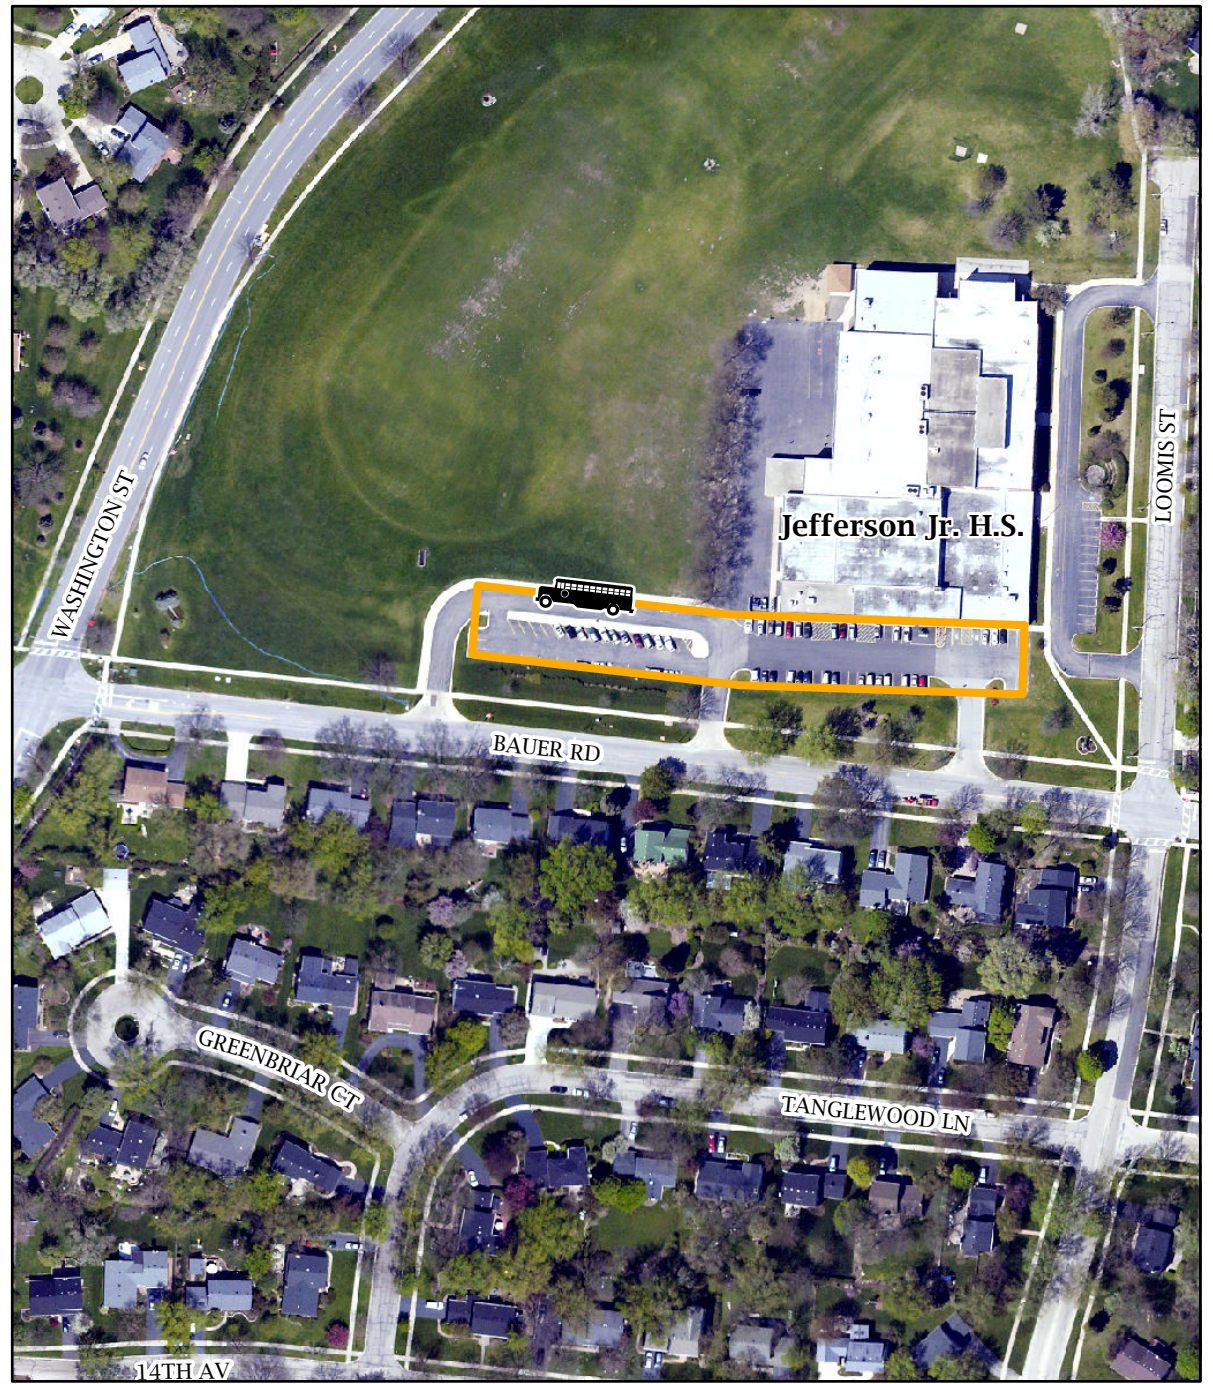

SHUTTLE PARKING LOCATIONS

★ Daily Remote Parking Locations

Additional Locations - July 4 Only:

*Shuttles start running at 4pm

1. Route 59 Train Station
2. Thayer Middle School
3. **Jefferson Jr. High School**
4. Kroehler Parking Lot
5. Prairie Elementary School
6. Naperville Plaza
7. Lincoln Jr. High School
8. Fox Run Square Plaza
9. Maplebrook Elementary School
10. Scott Elementary School
11. Madison Jr. High School
12. 95th Street Park N'Ride
13. Cowlishaw Elementary School

Legend:

- Shuttle Pick-Up Location
- Remote Parking

Shuttle hours for July 4:

- 4:00 p.m. to 7:45 p.m.
- Last shuttle from Ribfest leaves at 10:30 p.m.

FIREWORKS START AT 9:30 P.M.*

*There will be no shuttle service during the fireworks

www.ribfest.net
www.naperville.il.us

JULY 4 REMOTE PARKING
JEFFERSON JR. HIGH SCHOOL - 1525 N. LOOMIS ST