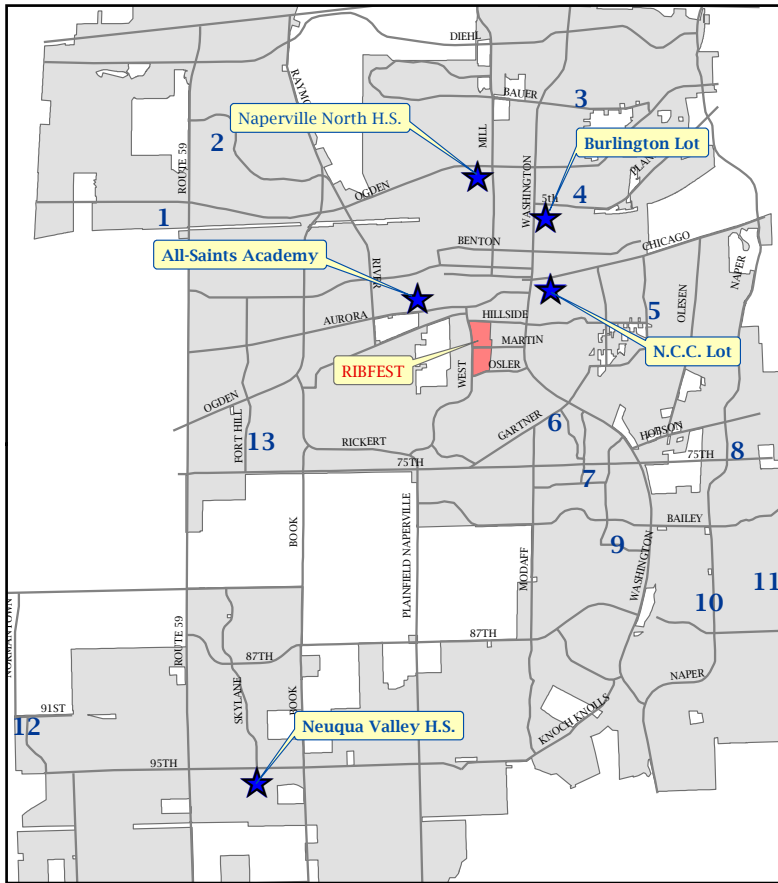

**SHUTTLE PARKING LOCATIONS**

**★ Daily Remote Parking Locations**

**Additional Locations - July 4 Only:**

\*Shuttles start running at 4pm

1. Route 59 Train Station
2. Thayer Middle School
3. **Jefferson Jr. High School**
4. Kroehler Parking Lot
5. Prairie Elementary School
6. Naperville Plaza
7. Lincoln Jr. High School
8. Fox Run Square Plaza
9. Maplebrook Elementary School
10. Scott Elementary School
11. Madison Jr. High School
12. 95th Street Park N'Ride
13. Cowlishaw Elementary School

**Legend:**

-  Shuttle Pick-Up Location
-  Remote Parking

**Shuttle hours for July 4:**

- 4:00 p.m. to 7:45 p.m.
- Last shuttle from Ribfest leaves at 10:30 p.m.

**FIREWORKS START AT 9:30 P.M.\***

\*There will be no shuttle service during the fireworks

[www.ribfest.net](http://www.ribfest.net)  
[www.naperville.il.us](http://www.naperville.il.us)

**JULY 4 REMOTE PARKING**  
 JEFFERSON JR. HIGH SCHOOL - 1525 N. LOOMIS ST