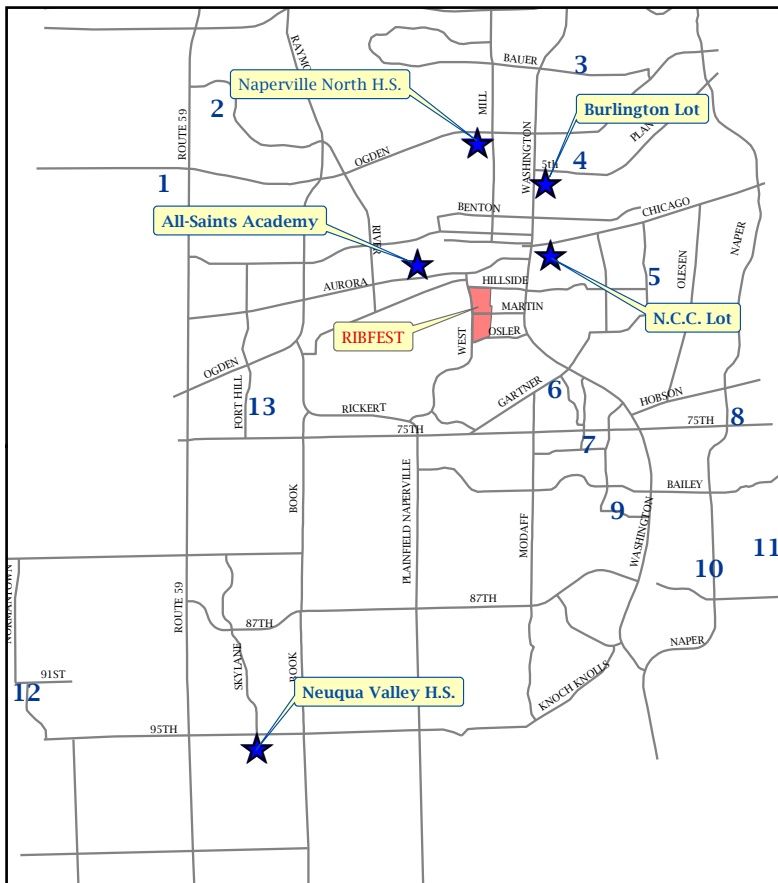

SHUTTLE PARKING LOCATIONS

★ Daily Remote Parking Locations

Additional Locations - July 4 Only:

1. Route 59 Train Station
2. Thayer Middle School
3. Jefferson Jr. High School
4. **Kroehler Parking Lot**
5. Prairie Elementary School
6. Naperville Plaza
7. Lincoln Jr. High School
8. Fox Run Square Plaza
9. Maplebrook Elementary School
10. Scott Elementary School
11. Madison Jr. High School
12. 95th Street Park N'Ride
13. Cowlshaw Elementary School

Legend:

-  Shuttle Pick-Up Location
-  Remote Parking

Shuttle hours for July 4:

- 4:00 p.m. to 7:45 p.m.
- Last shuttle from Ribfest leaves at 10:30 p.m.

FIREWORKS START AT 9:30 P.M.*

*There will be no shuttle service during the fireworks

www.ribfest.net
www.naperville.il.us

JULY 4 REMOTE PARKING
KROEHLER PARKING LOT -
NORTHEAST CORNER OF 5TH AV & LOOMIS ST