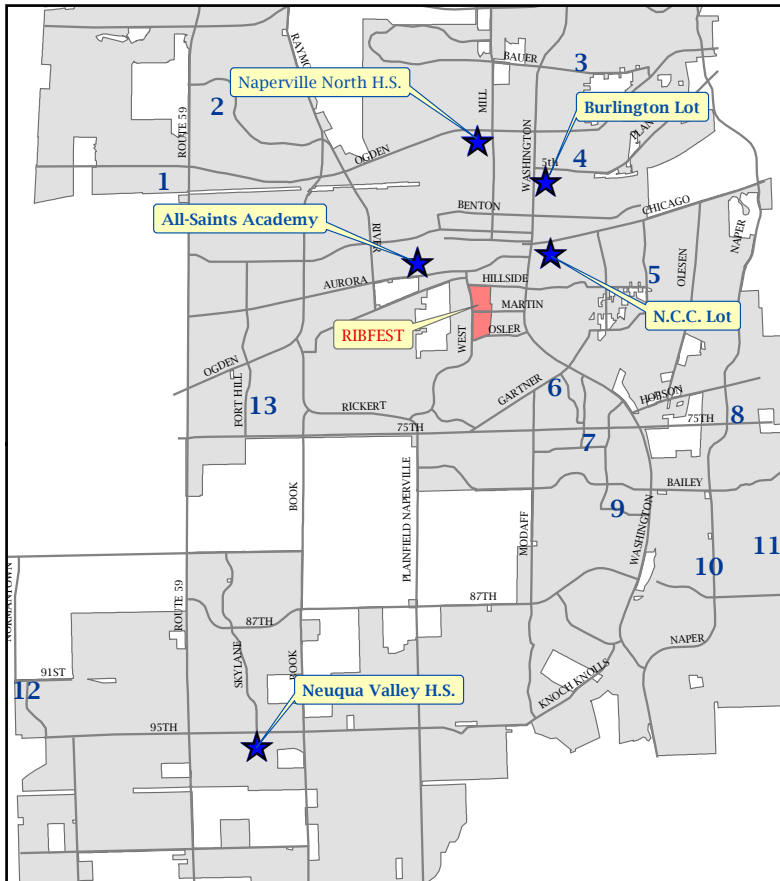

**SHUTTLE PARKING LOCATIONS**

★ Daily Remote Parking Locations  
**Additional Locations - July 4 Only:**  
 Shuttles start running at 6pm

1. Route 59 Train Station
2. Thayer Middle School
3. Jefferson Jr. High School
4. Kroehler Parking Lot
5. Prairie Elementary School
6. Naperville Plaza
7. Lincoln Jr. High School
8. Fox Run Square Plaza
9. Maplebrook Elementary School
10. Scott Elementary School
11. **Madison Jr. High School**
12. 95th Street Park N'Ride
13. Cowlishaw Elementary School

**Legend:**

-  Shuttle Pick-Up Location
-  Remote Parking

**Shuttle hours for July 4:**

- 4:00 p.m. to 7:45 p.m.
- Last shuttle from Ribfest leaves at 10:30 p.m.

**FIREWORKS START AT 9:30 P.M.\***

\*There will be no shuttle service during the fireworks

[www.ribfest.net](http://www.ribfest.net)  
[www.naperville.il.us](http://www.naperville.il.us)

**JULY 4 REMOTE PARKING**  
 MADISON JUNIOR HIGH SCHOOL - 1600 RIVEROAK DRIVE