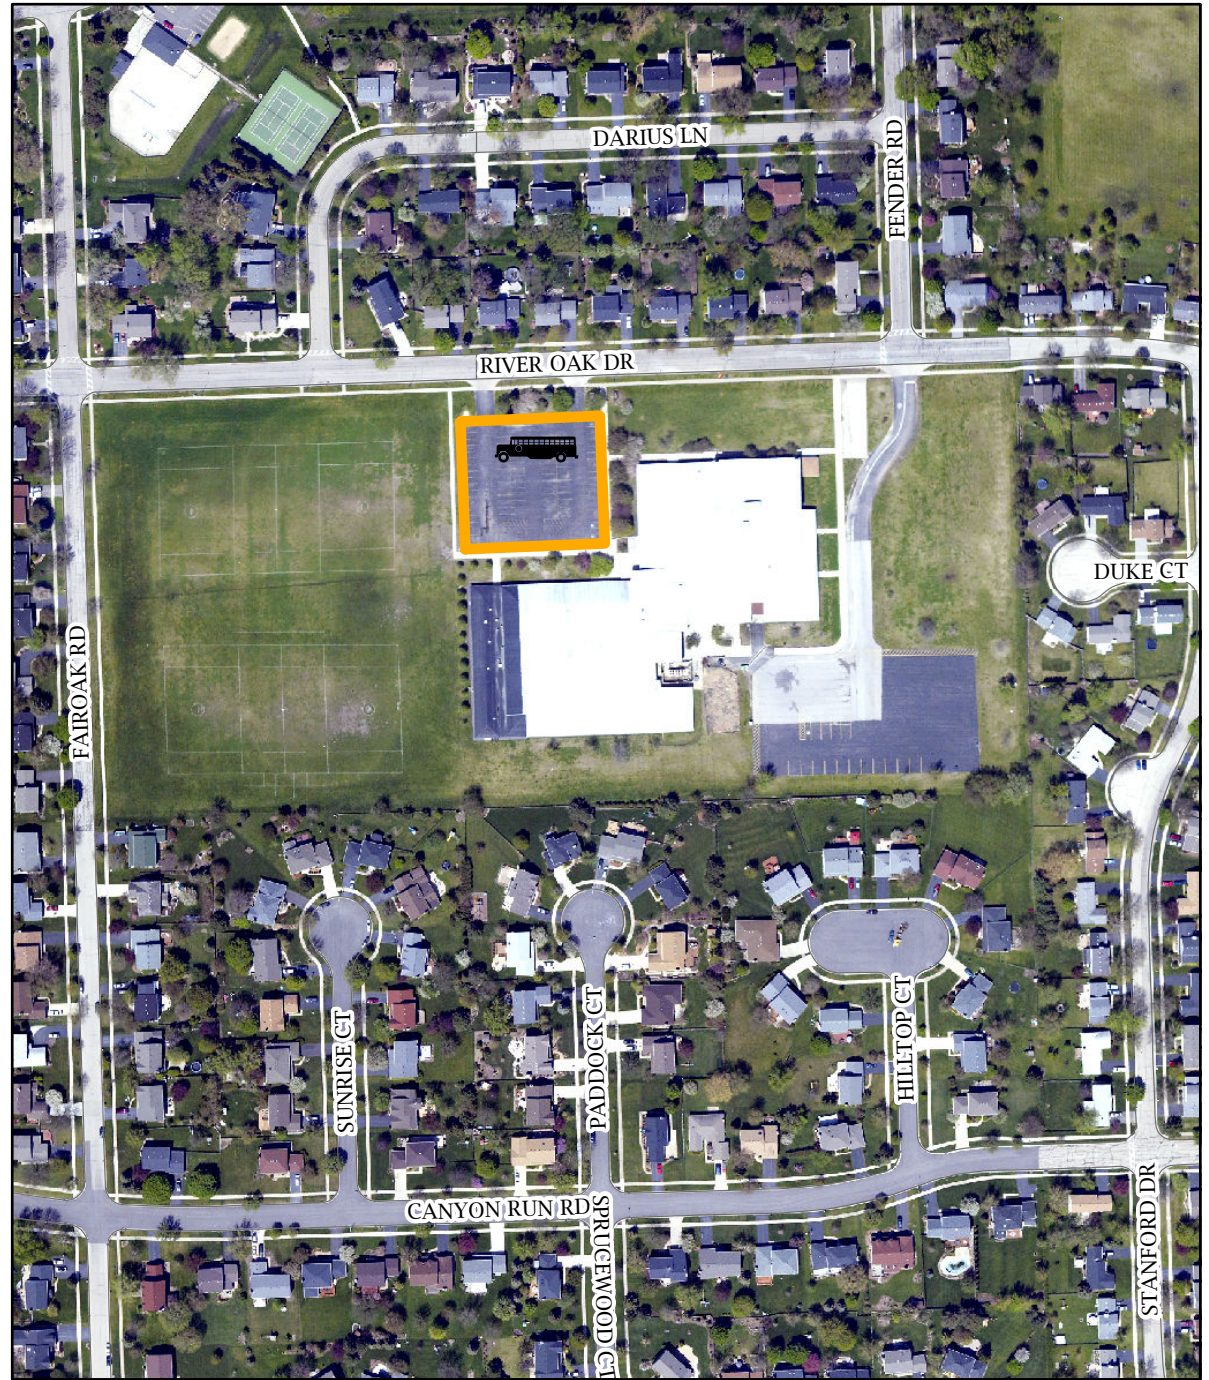

**SHUTTLE PARKING LOCATIONS**

★ Daily Remote Parking Locations  
**Additional Locations - July 4 Only:**  
 Shuttles start running at 6pm

1. Route 59 Train Station
2. Thayer Middle School
3. Jefferson Jr. High School
4. Kroehler Parking Lot
5. Prairie Elementary School
6. Naperville Plaza
7. Lincoln Jr. High School
8. Fox Run Square Plaza
9. Maplebrook Elementary School
10. Scott Elementary School
11. **Madison Jr. High School**
12. 95th Street Park N'Ride
13. Cowlishaw Elementary School

[www.ribfest.net](http://www.ribfest.net)  
[www.naperville.il.us](http://www.naperville.il.us)

**JULY 4 REMOTE PARKING**  
 MADISON JUNIOR HIGH SCHOOL - 1600 RIVEROAK DRIVE