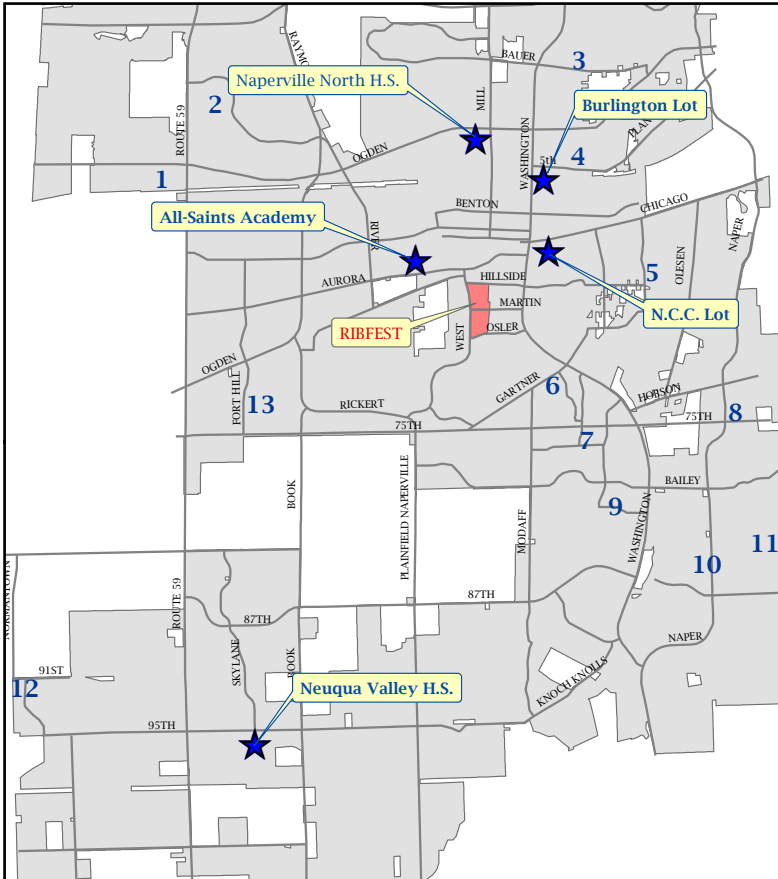

**SHUTTLE PARKING LOCATIONS**

★ Daily Remote Parking Locations

**Additional Locations - July 4 Only:**

Shuttles start running at 4pm

1. Route 59 Train Station
2. Thayer Middle School
3. Jefferson Jr. High School
4. Kroehler Parking Lot
5. Prairie Elementary School
6. Naperville Plaza
7. Lincoln Jr. High School
8. Fox Run Square Plaza
9. **Maplebrook Elementary School**
10. Scott Elementary School
11. Madison Jr. High School
12. 95th Street Park N'Ride
13. Cowlshaw Elementary School

**Legend:**

-  Shuttle Pick-Up Location
-  Remote Parking

**Shuttle hours for July 4:**

- 4:00 p.m. to 7:45 p.m.
- Last shuttle from Ribfest leaves at 10:30 p.m.

**FIREWORKS START AT 9:30 P.M.\***

\*There will be no shuttle service during the fireworks

[www.ribfest.net](http://www.ribfest.net)  
[www.naperville.il.us](http://www.naperville.il.us)

**JULY 4 REMOTE PARKING**  
 MAPLEBROOK ELEMENTARY SCHOOL - 1630 WARBLER DRIVE