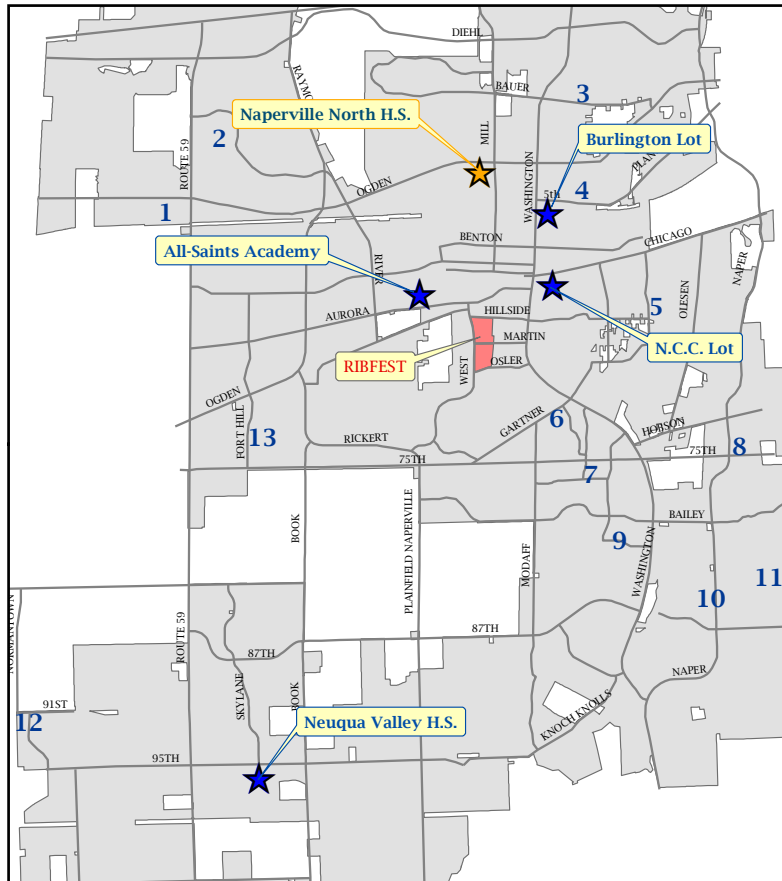

SHUTTLE PARKING LOCATIONS

★ **Daily Remote Parking Locations**

Additional Locations - July 4 Only:

Shuttles start running at 4pm

1. Route 59 Train Station
2. Thayer Middle School
3. Jefferson Jr. High School
4. Kroehler Parking Lot
5. Prairie Elementary School
6. Naperville Plaza
7. Lincoln Jr. High School
8. Fox Run Square Plaza
9. Maplebrook Elementary School
10. Scott Elementary School
11. Madison Jr. High School
12. 95th Street Park N'Ride
13. Cowlishaw Elementary School

Daily Shuttle hours to Ribfest:

July 4:

- 11:30 am to 7:45 pm
- Last shuttle from Ribfest leaves at 10:30 pm

July 3, 5 and 6:

- 11:30am to 8:30pm
- Last shuttle from Ribfest leaves at 10:30pm

FIREWORKS START AT 9:30 P.M.*

*There will be no shuttle service during the fireworks

www.ribfest.net
www.naperville.il.us

DAILY RIBFEST REMOTE PARKING
 NAPERVILLE NORTH H.S. - 899 N. MILL ST

Revised May 2010