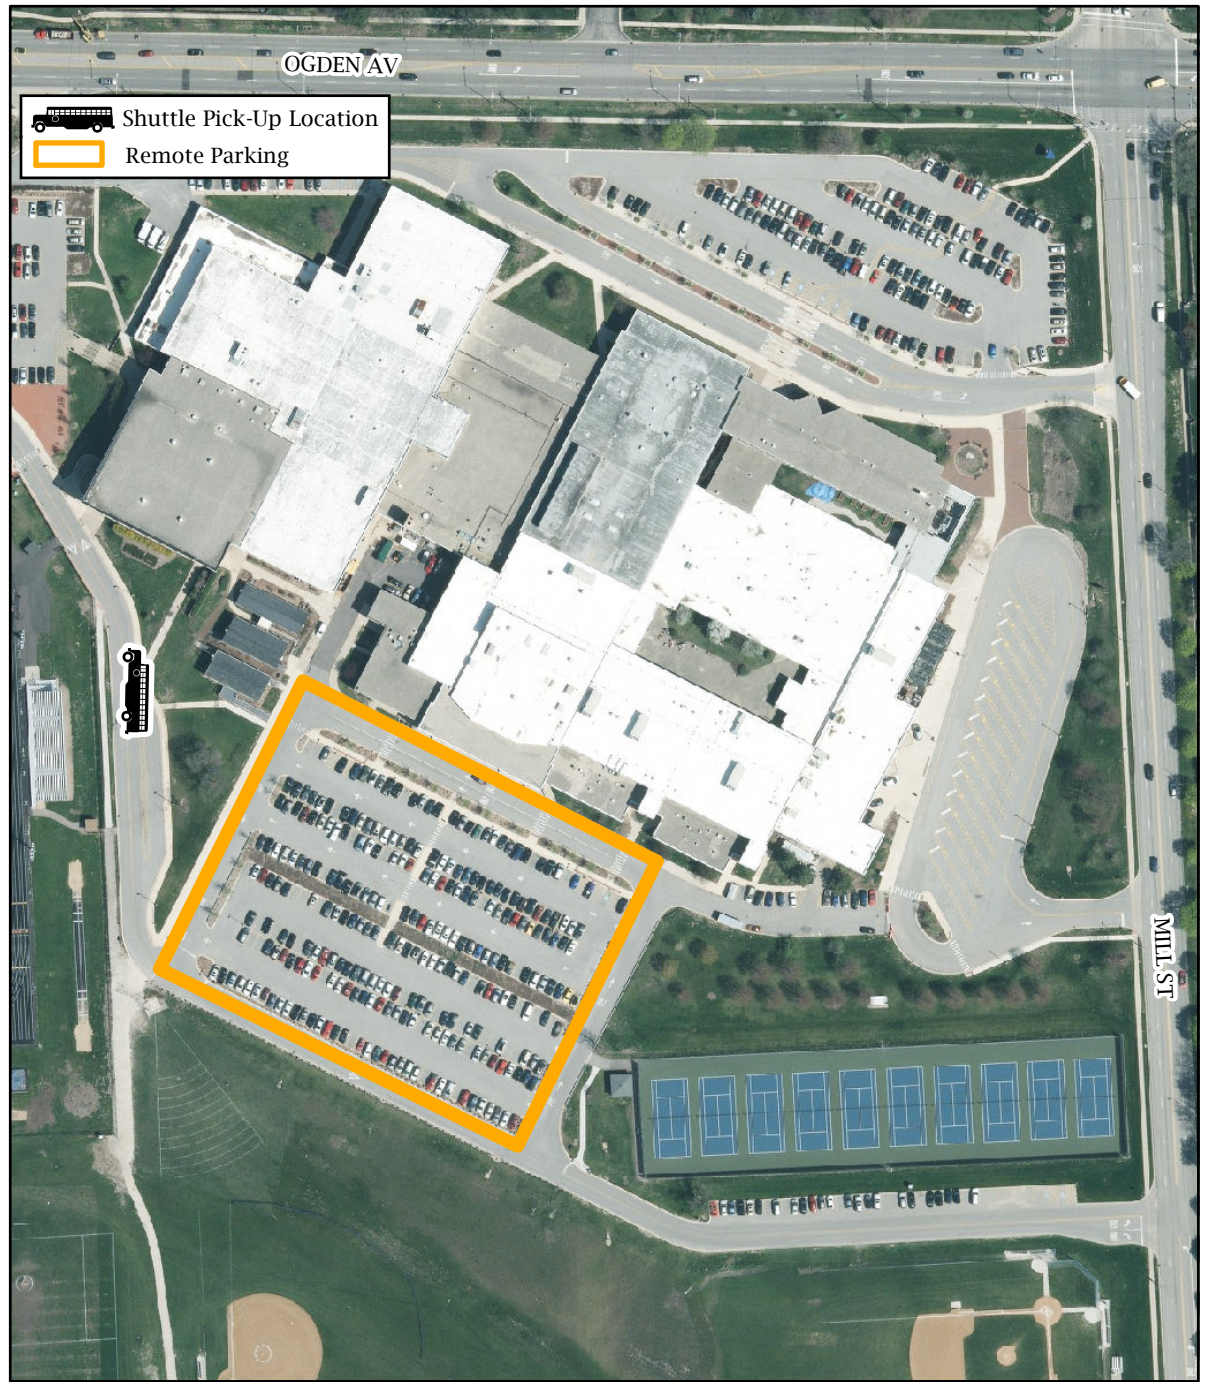

SHUTTLE PARKING LOCATIONS

★ **Daily Remote Parking Locations**

Additional Locations - July 4 Only:

Shuttles start running at 4pm

1. Route 59 Train Station
2. Thayer Middle School
3. Jefferson Jr. High School
4. Kroehler Parking Lot
5. Prairie Elementary School
6. Naperville Plaza
7. Lincoln Jr. High School
8. Fox Run Square Plaza
9. Maplebrook Elementary School
10. Scott Elementary School
11. Madison Jr. High School
12. 95th Street Park N'Ride
13. Cowlishaw Elementary School

Daily Shuttle hours to Ribfest:

July 4:

- 11:30 am to 7:45 pm
- Last shuttle from Ribfest leaves at 10:30 pm

July 3, 5 and 6:

- 11:30am to 8:30pm
- Last shuttle from Ribfest leaves at 10:30pm

FIREWORKS START AT 9:30 P.M.*

*There will be no shuttle service during the fireworks

www.ribfest.net
www.naperville.il.us

DAILY RIBFEST REMOTE PARKING
 NAPERVILLE NORTH H.S. - 899 N. MILL ST

Revised May 2010