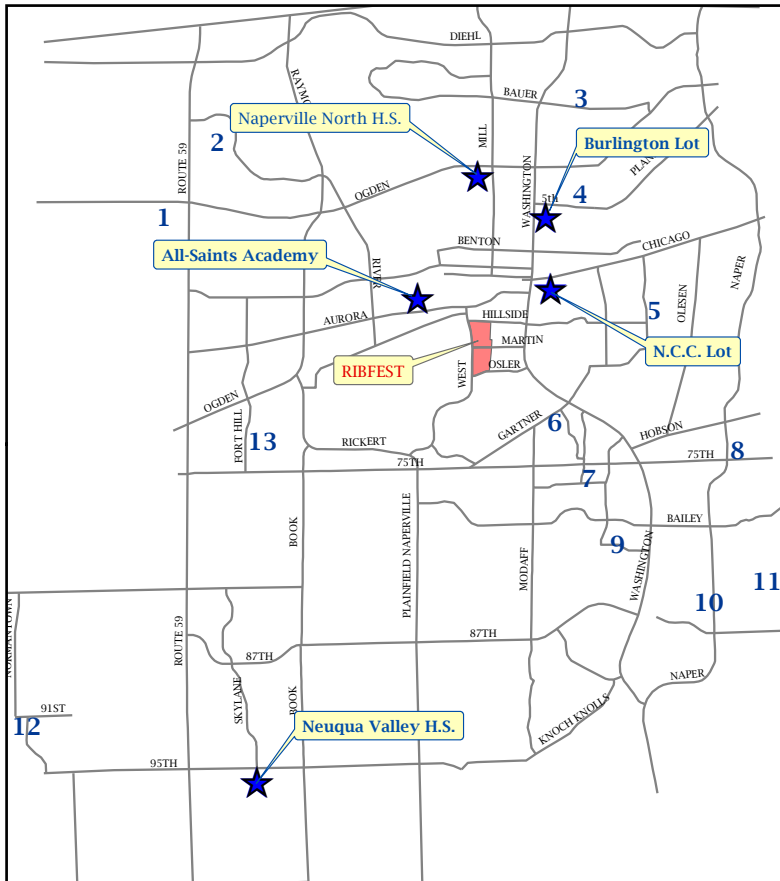

SHUTTLE PARKING LOCATIONS

★ Daily Remote Parking Locations

Additional Locations - July 4 Only:

Shuttles start running at 4pm

1. Route 59 Train Station
2. Thayer Middle School
3. Jefferson Jr. High School
4. Kroehler Parking Lot
5. Prairie Elementary School
- 6. Naperville Plaza**
7. Lincoln Jr. High School
8. Fox Run Square Plaza
9. Maplebrook Elementary School
10. Scott Elementary School
11. Madison Jr. High School
12. 95th Street Park N'Ride
13. Cowlshaw Elementary School

Legend:

-  Shuttle Pick-Up Location
-  Remote Parking

Shuttle hours for July 4:

- 4:00 p.m. to 7:45 p.m.
- Last shuttle from Ribfest leaves at 10:30 p.m.

FIREWORKS START AT 9:30 P.M.*

*There will be no shuttle service during the fireworks

www.ribfest.net
www.naperville.il.us

JULY 4 REMOTE PARKING
 NAPERVILLE PLAZA - 8 W. GARTNER ROAD