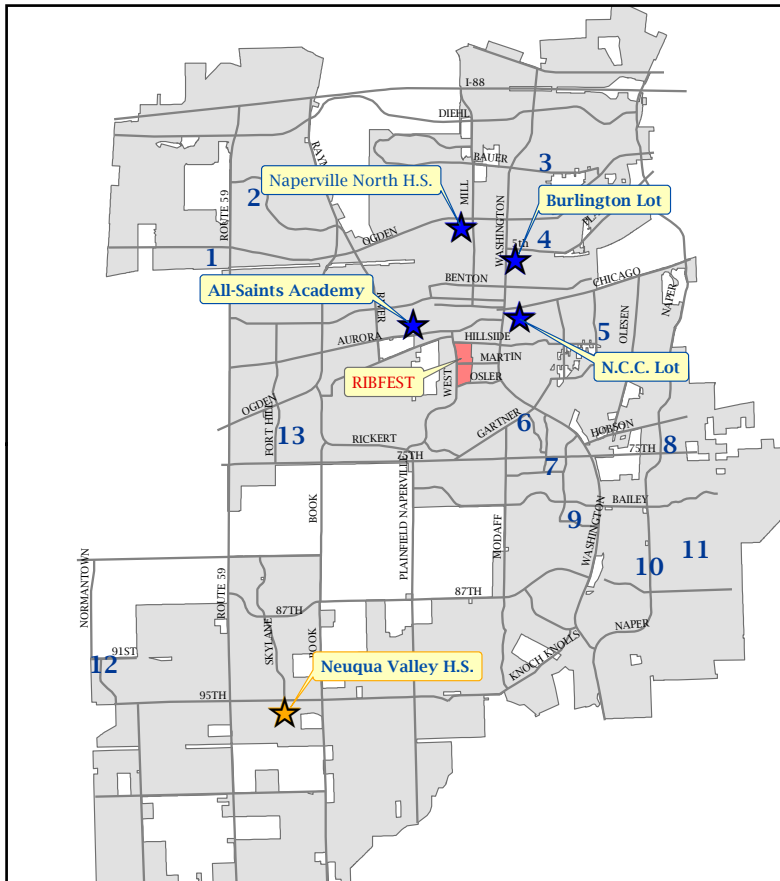

SHUTTLE PARKING LOCATIONS

★ **Daily Remote Parking Locations**

Additional Locations - July 4 Only:

Shuttles start running at 4pm

1. Route 59 Train Station
2. Thayer Middle School
3. Jefferson Jr. High School
4. Kroehler Parking Lot
5. Prairie Elementary School
6. Naperville Plaza
7. Lincoln Jr. High School
8. Fox Run Square Plaza
9. Maplebrook Elementary School
10. Scott Elementary School
11. Madison Jr. High School
12. 95th Street Park N'Ride
13. Cowlshaw Elementary School

Daily Shuttle hours to Ribfest:

July 4:

- Volunteers: 11:30am to 7:45pm
- Public: 11:30am to 7:45pm
- Last shuttle from Ribfest leaves at 10:30 p.m.

July 3, 5 and 6

- Volunteers: 11:30am to 8:30pm
- Public: 11:30am to 8:30pm
- Last shuttle from Ribfest leaves at 10:30 p.m.

FIREWORKS START AT 9:30 P.M.*

*There will be no shuttle service during the fireworks

www.ribfest.net
www.naperville.il.us

DAILY RIBFEST REMOTE PARKING
 NEUQUA VALLEY HIGH SCHOOL - 2360 95TH ST