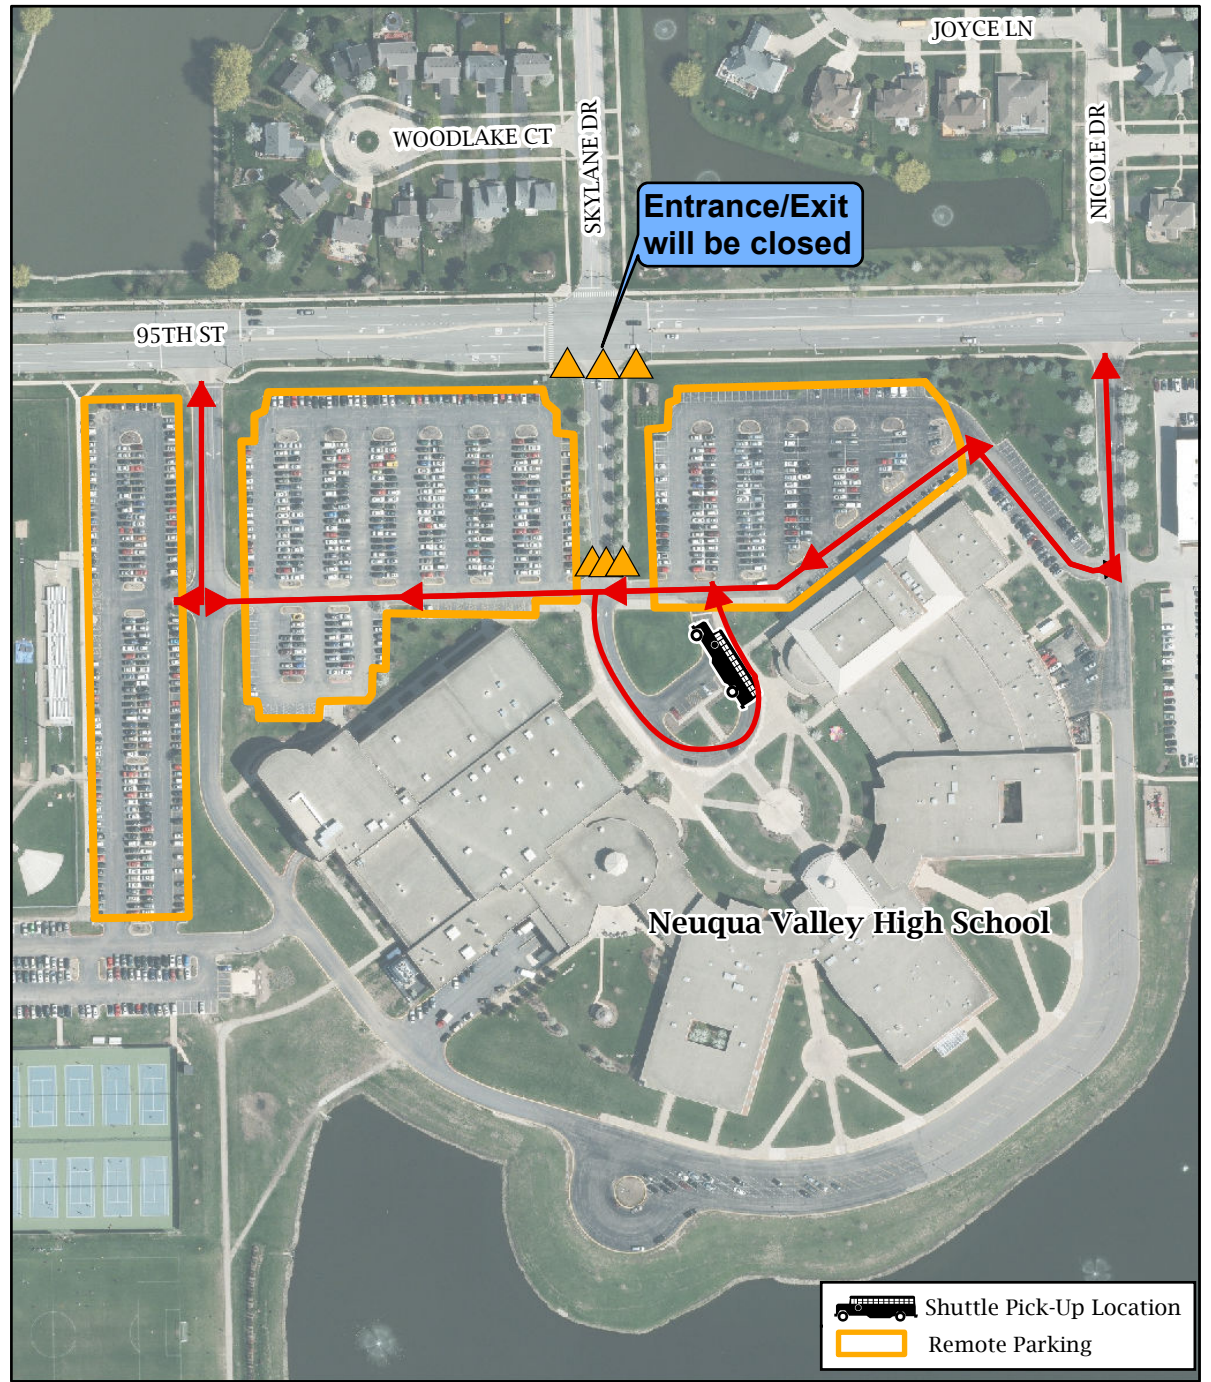

SHUTTLE PARKING LOCATIONS

★ **Daily Remote Parking Locations**

Additional Locations - July 4 Only:

Shuttles start running at 4pm

1. Route 59 Train Station
2. Thayer Middle School
3. Jefferson Jr. High School
4. Kroehler Parking Lot
5. Prairie Elementary School
6. Naperville Plaza
7. Lincoln Jr. High School
8. Fox Run Square Plaza
9. Maplebrook Elementary School
10. Scott Elementary School
11. Madison Jr. High School
12. 95th Street Park N'Ride
13. Cowlshaw Elementary School

Daily Shuttle hours to Ribfest:

July 4:

- Volunteers: 11:30am to 7:45pm
- Public: 11:30am to 7:45pm
- Last shuttle from Ribfest leaves at 10:30 p.m.

July 3, 5 and 6

- Volunteers: 11:30am to 8:30pm
- Public: 11:30am to 8:30pm
- Last shuttle from Ribfest leaves at 10:30 p.m.

FIREWORKS START AT 9:30 P.M.*

*There will be no shuttle service during the fireworks

www.ribfest.net
www.naperville.il.us

DAILY RIBFEST REMOTE PARKING
 NEUQUA VALLEY HIGH SCHOOL - 2360 95TH ST