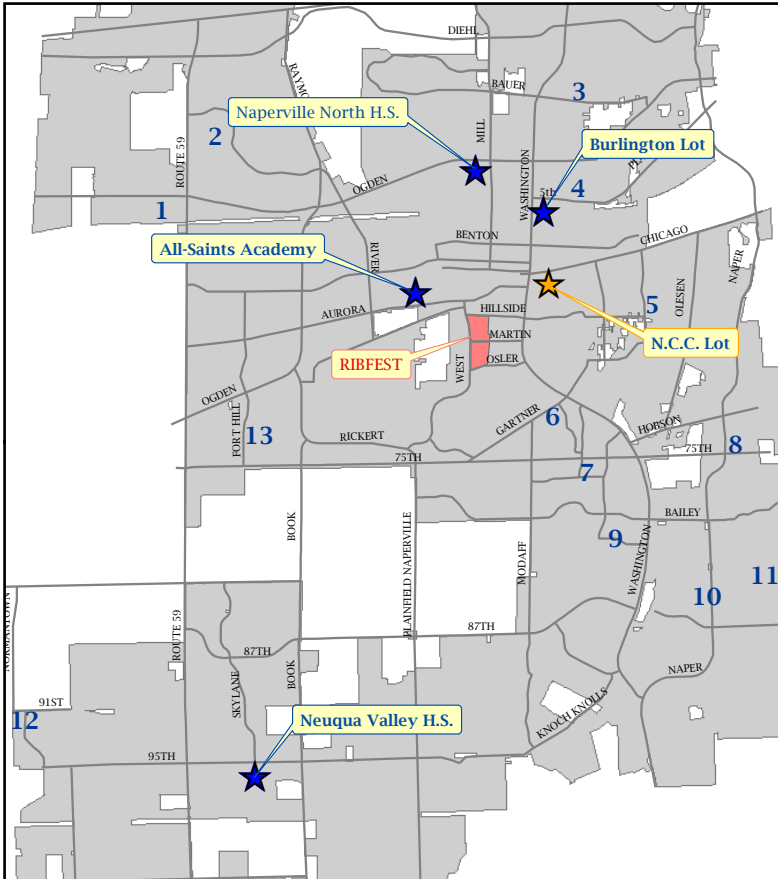

SHUTTLE PARKING LOCATIONS

★ Daily Remote Parking Locations

Additional Locations - July 4 Only:

Shuttles start running at 4pm

1. Route 59 Train Station
2. Thayer Middle School
3. Jefferson Jr. High School
4. Kroehler Parking Lot
5. Prairie Elementary School
6. Naperville Plaza
7. Lincoln Jr. High School
8. Fox Run Square Plaza
9. Maplebrook Elementary School
10. Scott Elementary School
11. Madison Jr. High School
12. 95th Street Park N'Ride
13. Cowlshaw Elementary School

Daily Shuttle hours to Ribfest:

July 4:

- 11:30 a.m. to 7:45 p.m.
- Last shuttle from Ribfest leaves at 10:30 p.m.

June 3, 5 and 6:

- 11:30am to 8:30pm
- Last shuttle from Ribfest leaves at 10:30pm

FIREWORKS START AT 9:30 P.M.*

*There will be no shuttle service during the fireworks

www.ribfest.net
www.naperville.il.us

DAILY RIBFEST REMOTE PARKING
NORTH CENTRAL COLLEGE LOT -
CORNER OF BRAINARD ST AND HIGHLAND AV