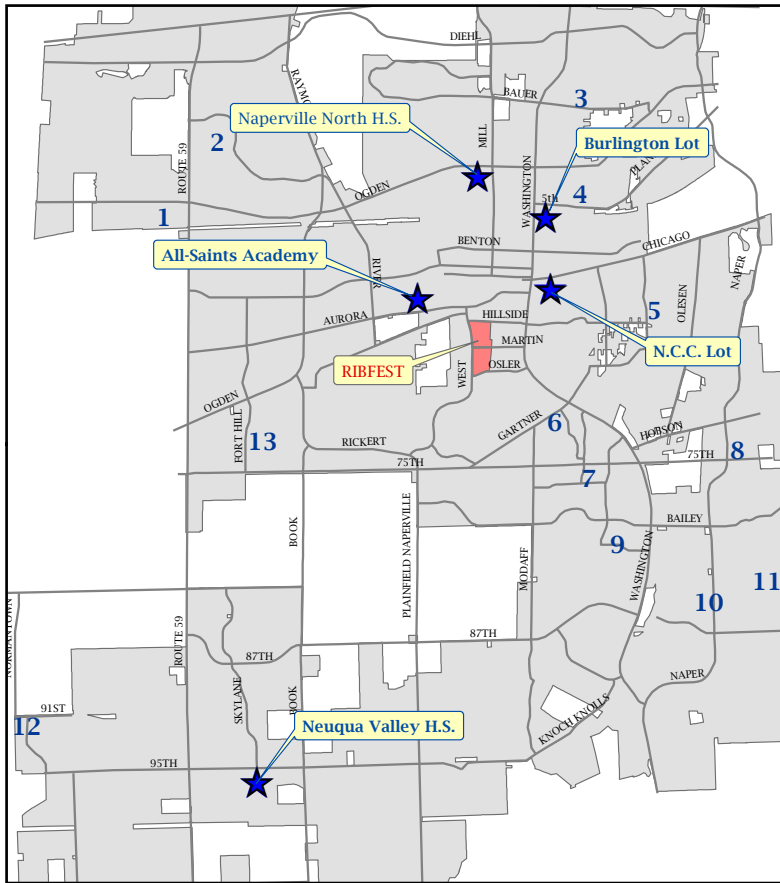

SHUTTLE PARKING LOCATIONS

- ★ Daily Remote Parking Locations
- Additional Locations - July 4 Only:**

Shuttles start running at 4pm

1. Route 59 Train Station
2. Thayer Middle School
3. Jefferson Jr. High School
4. Kroehler Parking Lot
5. Prairie Elementary School
6. Naperville Plaza
7. Lincoln Jr. High School
8. Fox Run Square Plaza
9. Maplebrook Elementary School
10. Scott Elementary School
11. Madison Jr. High School
12. 95th Street Park N'Ride
13. Cowlishaw Elementary School

Legend:

-  Shuttle Pick-Up Location
-  Remote Parking

Shuttle hours for July 4:

- 4:00 p.m. to 7:45 p.m.
- Last shuttle from Ribfest leaves at 10:30 p.m.

FIREWORKS START AT 9:30 P.M.*

*There will be no shuttle service during the fireworks

www.ribfest.net
www.naperville.il.us

JULY 4 REMOTE PARKING
 ROUTE 59 TRAIN STATION -
 WEST OF ROUTE 59 & NORTH AURORA RD