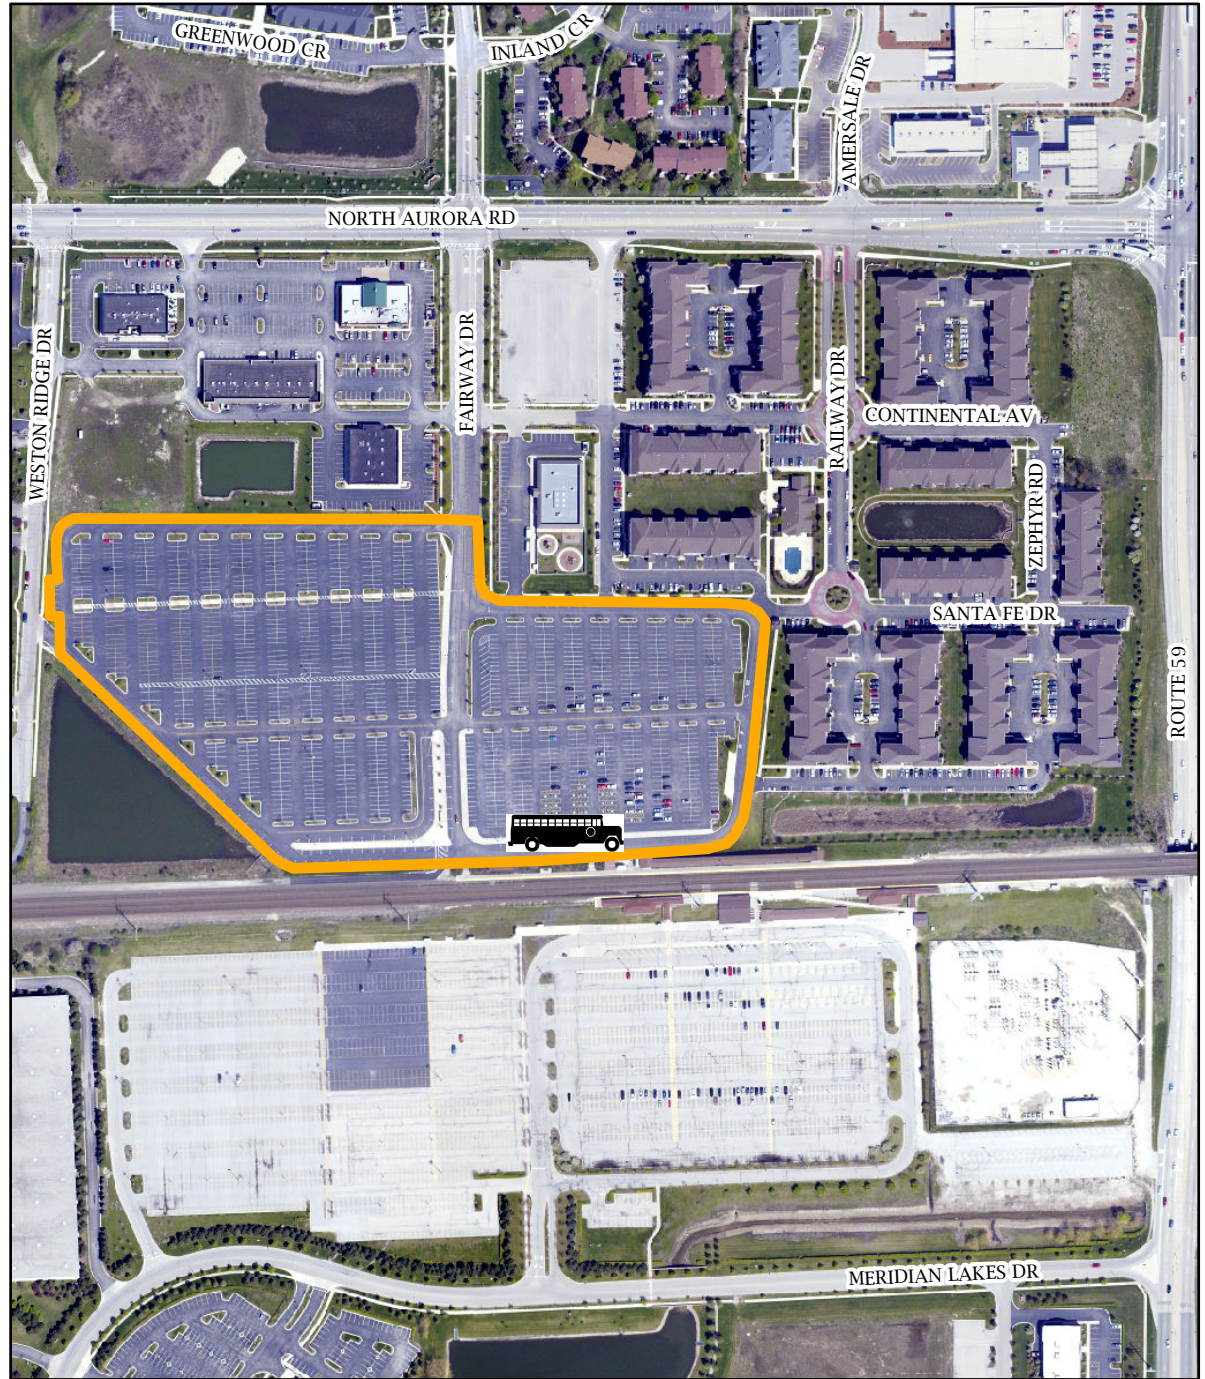

SHUTTLE PARKING LOCATIONS

- ★ Daily Remote Parking Locations
- Additional Locations - July 4 Only:**

Shuttles start running at 4pm

1. Route 59 Train Station
2. Thayer Middle School
3. Jefferson Jr. High School
4. Kroehler Parking Lot
5. Prairie Elementary School
6. Naperville Plaza
7. Lincoln Jr. High School
8. Fox Run Square Plaza
9. Maplebrook Elementary School
10. Scott Elementary School
11. Madison Jr. High School
12. 95th Street Park N'Ride
13. Cowlishaw Elementary School

Legend:

-  Shuttle Pick-Up Location
-  Remote Parking

Shuttle hours for July 4:

- 4:00 p.m. to 7:45 p.m.
- Last shuttle from Ribfest leaves at 10:30 p.m.

FIREWORKS START AT 9:30 P.M.*

*There will be no shuttle service during the fireworks

www.ribfest.net
www.naperville.il.us

JULY 4 REMOTE PARKING
 ROUTE 59 TRAIN STATION -
 WEST OF ROUTE 59 & NORTH AURORA RD