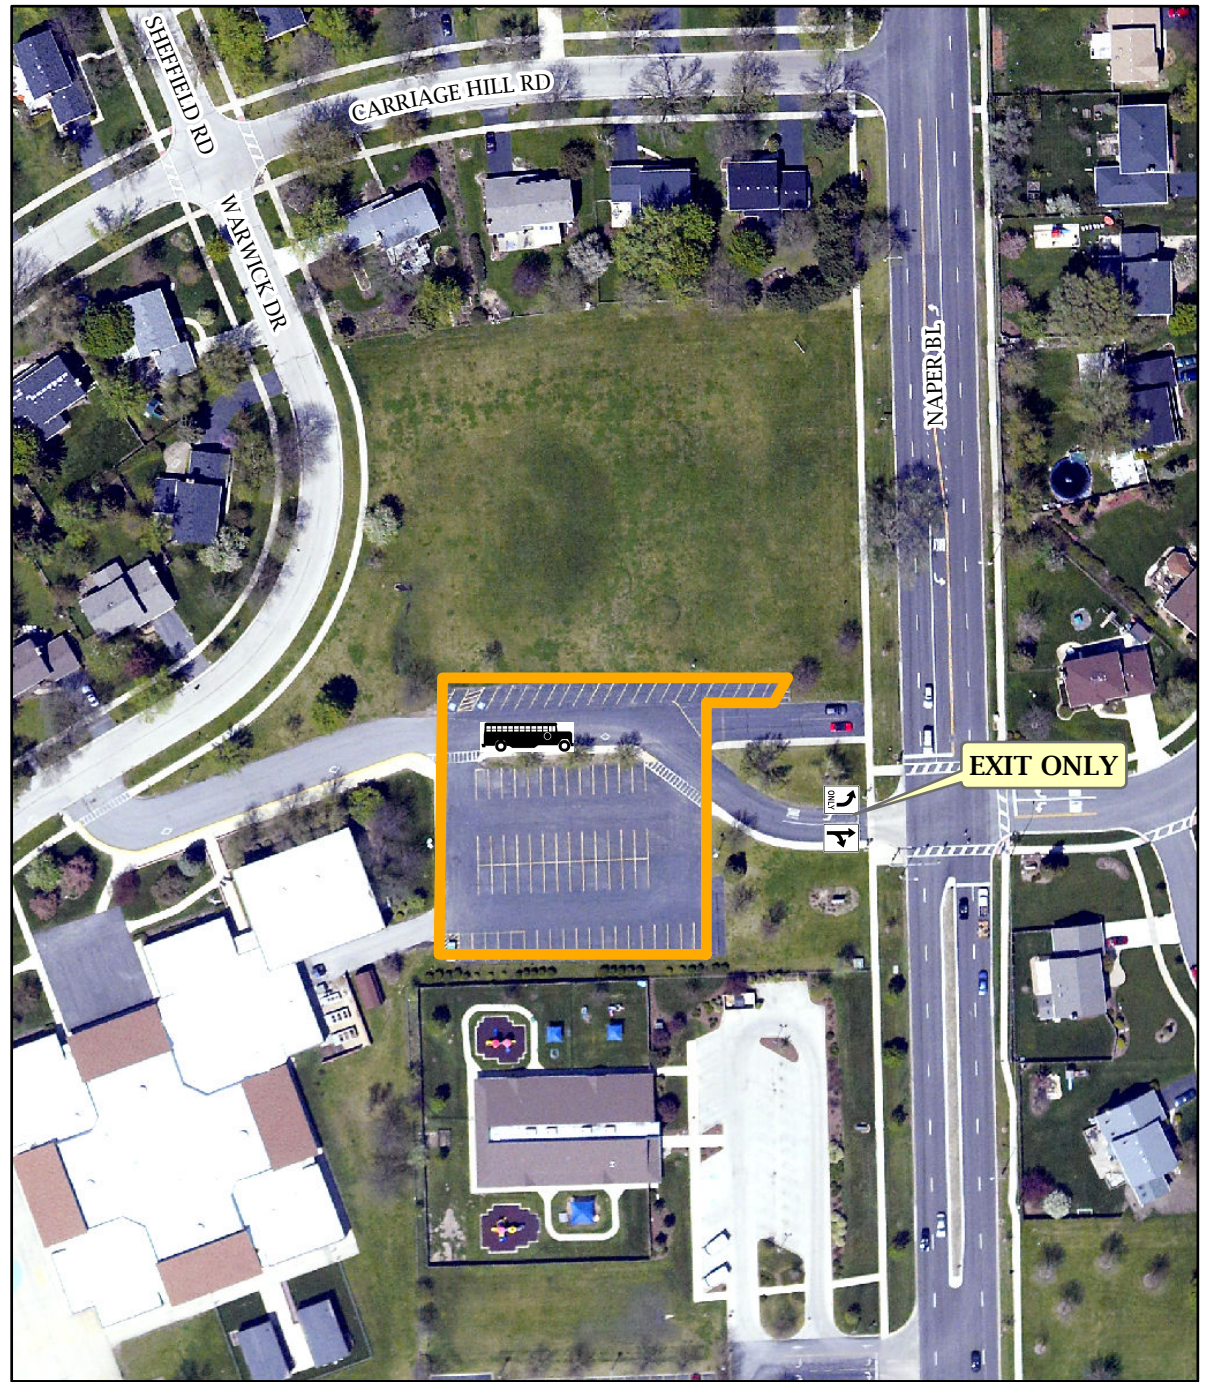

**SHUTTLE PARKING LOCATIONS**

★ Daily Remote Parking Locations

**Additional Locations - July 4 Only:**

Shuttles start running at 4pm

1. Route 59 Train Station
2. Thayer Middle School
3. Jefferson Jr. High School
4. Kroehler Parking Lot
5. Prairie Elementary School
6. Naperville Plaza
7. Lincoln Jr. High School
8. Fox Run Square Plaza
9. Maplebrook Elementary School
10. **Scott Elementary School**
11. Madison Jr. High School
12. 95th Street Park N'Ride
13. Cowlishaw Elementary School

[www.ribfest.net](http://www.ribfest.net)  
[www.naperville.il.us](http://www.naperville.il.us)

**JULY 4 REMOTE PARKING**  
 SCOTT ELEMENTARY SCHOOL - 500 WARWICK DRIVE