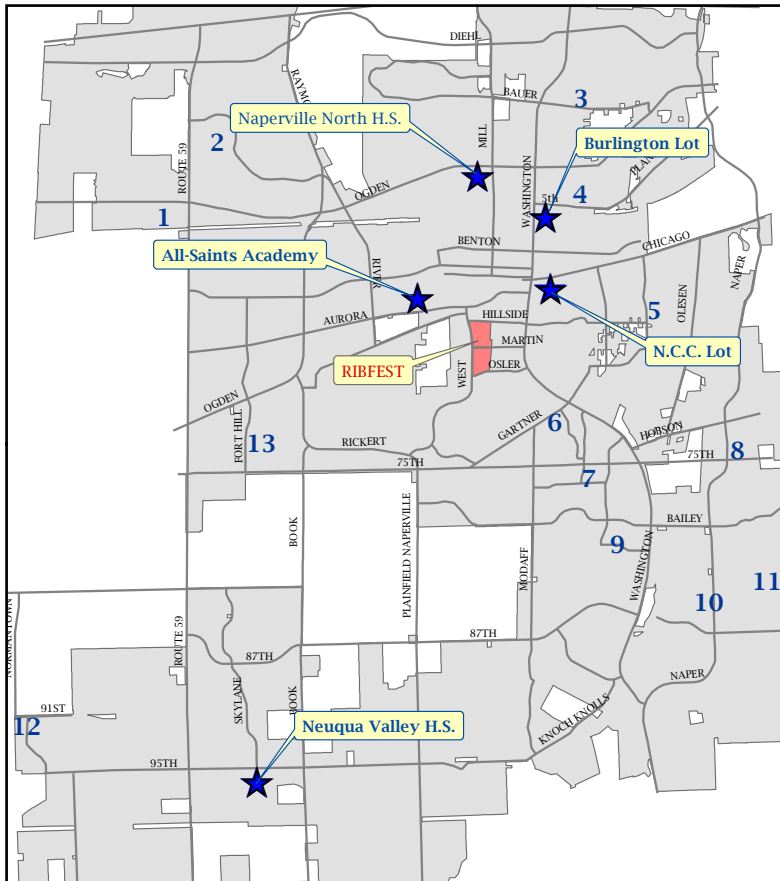

**SHUTTLE PARKING LOCATIONS**

★ Daily Remote Parking Locations

**Additional Locations - July 4 Only:**

Shuttles start running at 4pm

1. Route 59 Train Station
2. Thayer Middle School
3. Jefferson Jr. High School
4. Kroehler Parking Lot
5. Prairie Elementary School
6. Naperville Plaza
7. Lincoln Jr. High School
8. Fox Run Square Plaza
9. Maplebrook Elementary School
10. **Scott Elementary School**
11. Madison Jr. High School
12. 95th Street Park N'Ride
13. Cowlishaw Elementary School

**Legend:**

 Shuttle Pick-Up Location

 Remote Parking

**Shuttle hours for July 4:**

- 4:00 p.m. to 7:45 p.m.
- Last shuttle from Ribfest leaves at 10:30 p.m.

**FIREWORKS START AT 9:30 P.M.\***

\*There will be no shuttle service during the fireworks

[www.ribfest.net](http://www.ribfest.net)  
[www.naperville.il.us](http://www.naperville.il.us)

**JULY 4 REMOTE PARKING**  
 SCOTT ELEMENTARY SCHOOL - 500 WARWICK DRIVE