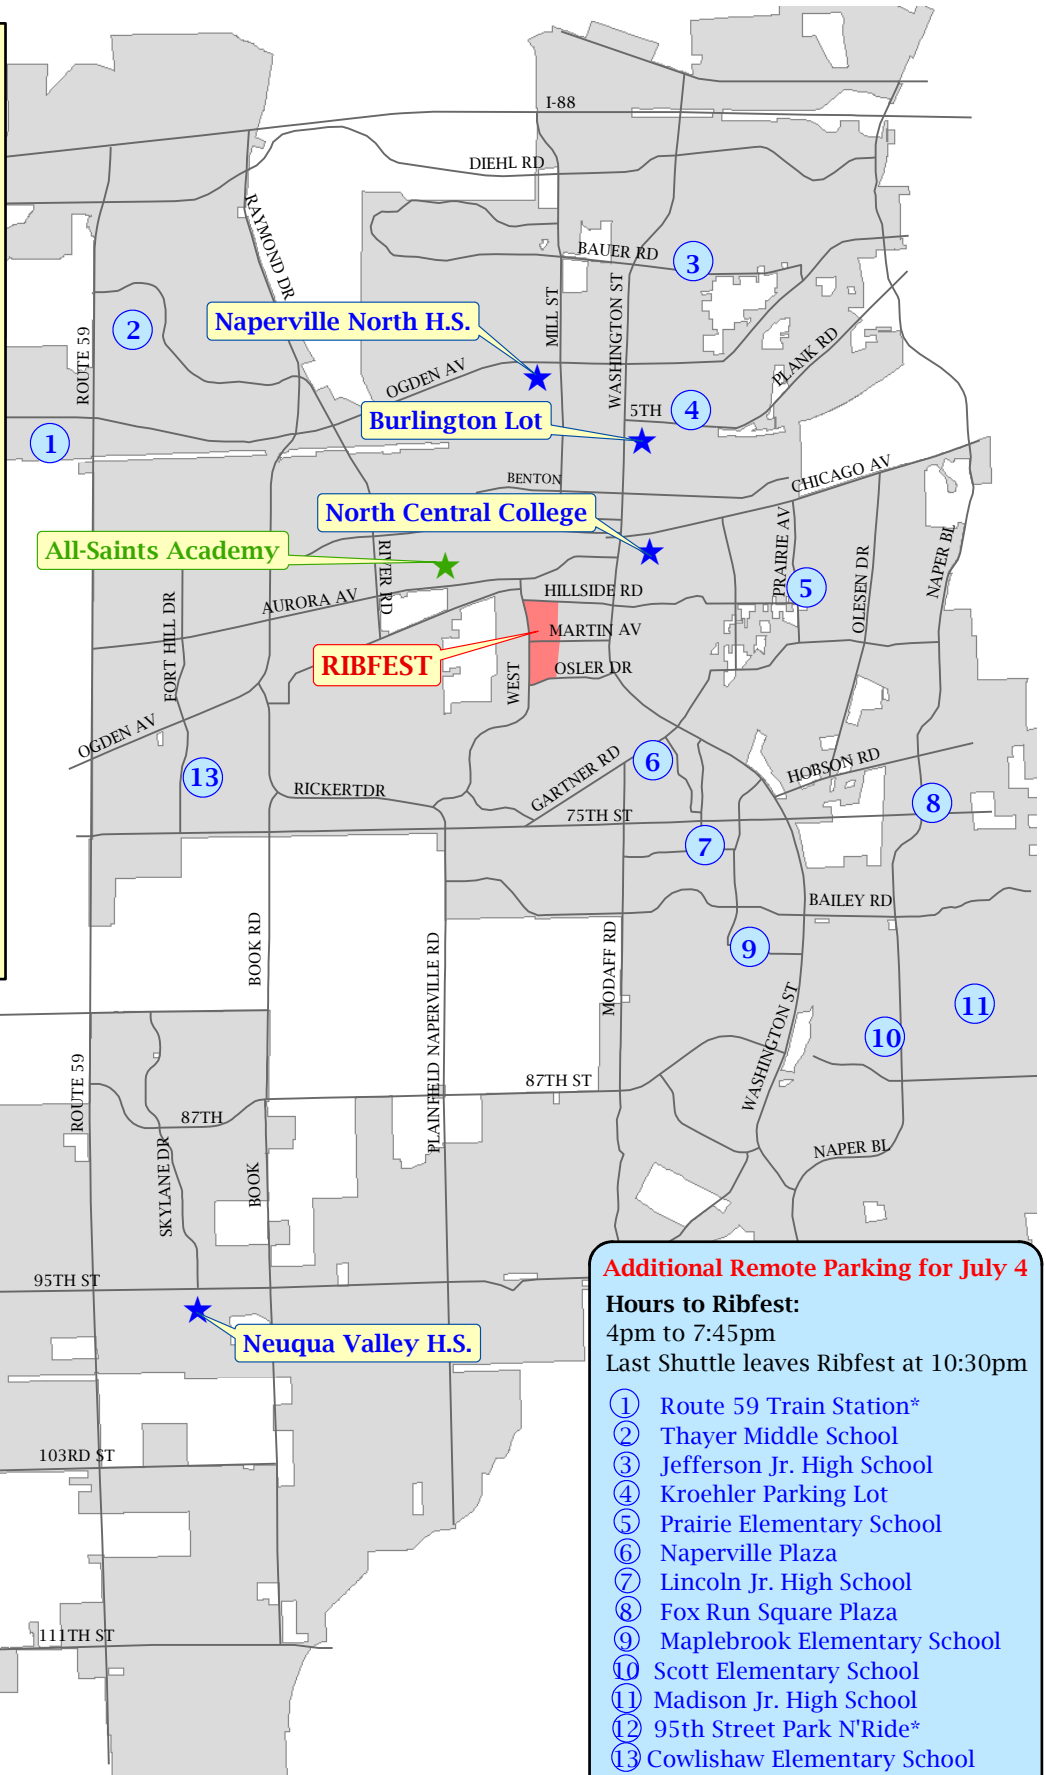

City of Naperville 2019 Ribfest Remote Shuttle Locations

★ Daily Shuttle Parking Locations

Daily Shuttle Hours to Ribfest*:

★ Naperville North High School

July 3: 11:30am to 8:30pm
 July 4: 11:30am to 7:45pm
 July 5: 11:30am to 8:30pm
 July 6: 11:30am to 8:30pm

★ Burlington Lot

July 3: 6:00pm to 8:30pm
 July 4: 11:30am to 7:45pm
 July 5: 6:00pm to 8:30pm
 July 6: 11:30am to 8:30pm

★ North Central College

July 3: 11:30am to 8:30pm
 July 4: 11:30am to 7:45pm
 July 5: 11:30am to 8:30pm
 July 6: 11:30am to 8:30pm

★ Neuqua Valley High School

July 3: 11:30am to 8:30pm
 July 4: 11:30am to 7:45pm
 July 5: 11:30am to 8:30pm
 July 6: 11:30am to 8:30pm

★ All-Saints Academy

Accessible and Volunteer Parking Only

July 3: 11:30am to 8:30pm
 July 4: 11:30am to 7:45pm
 July 5: 11:30am to 8:30pm
 July 6: 11:30am to 8:30pm

***Last Shuttle leaves Ribfest at 10:30pm
 all nights of the event**

Additional Remote Parking for July 4

Hours to Ribfest:

4pm to 7:45pm

Last Shuttle leaves Ribfest at 10:30pm

- ① Route 59 Train Station*
- ② Thayer Middle School
- ③ Jefferson Jr. High School
- ④ Kroehler Parking Lot
- ⑤ Prairie Elementary School
- ⑥ Naperville Plaza
- ⑦ Lincoln Jr. High School
- ⑧ Fox Run Square Plaza
- ⑨ Maplebrook Elementary School
- ⑩ Scott Elementary School
- ⑪ Madison Jr. High School
- ⑫ 95th Street Park N'Ride*
- ⑬ Cowlishaw Elementary School