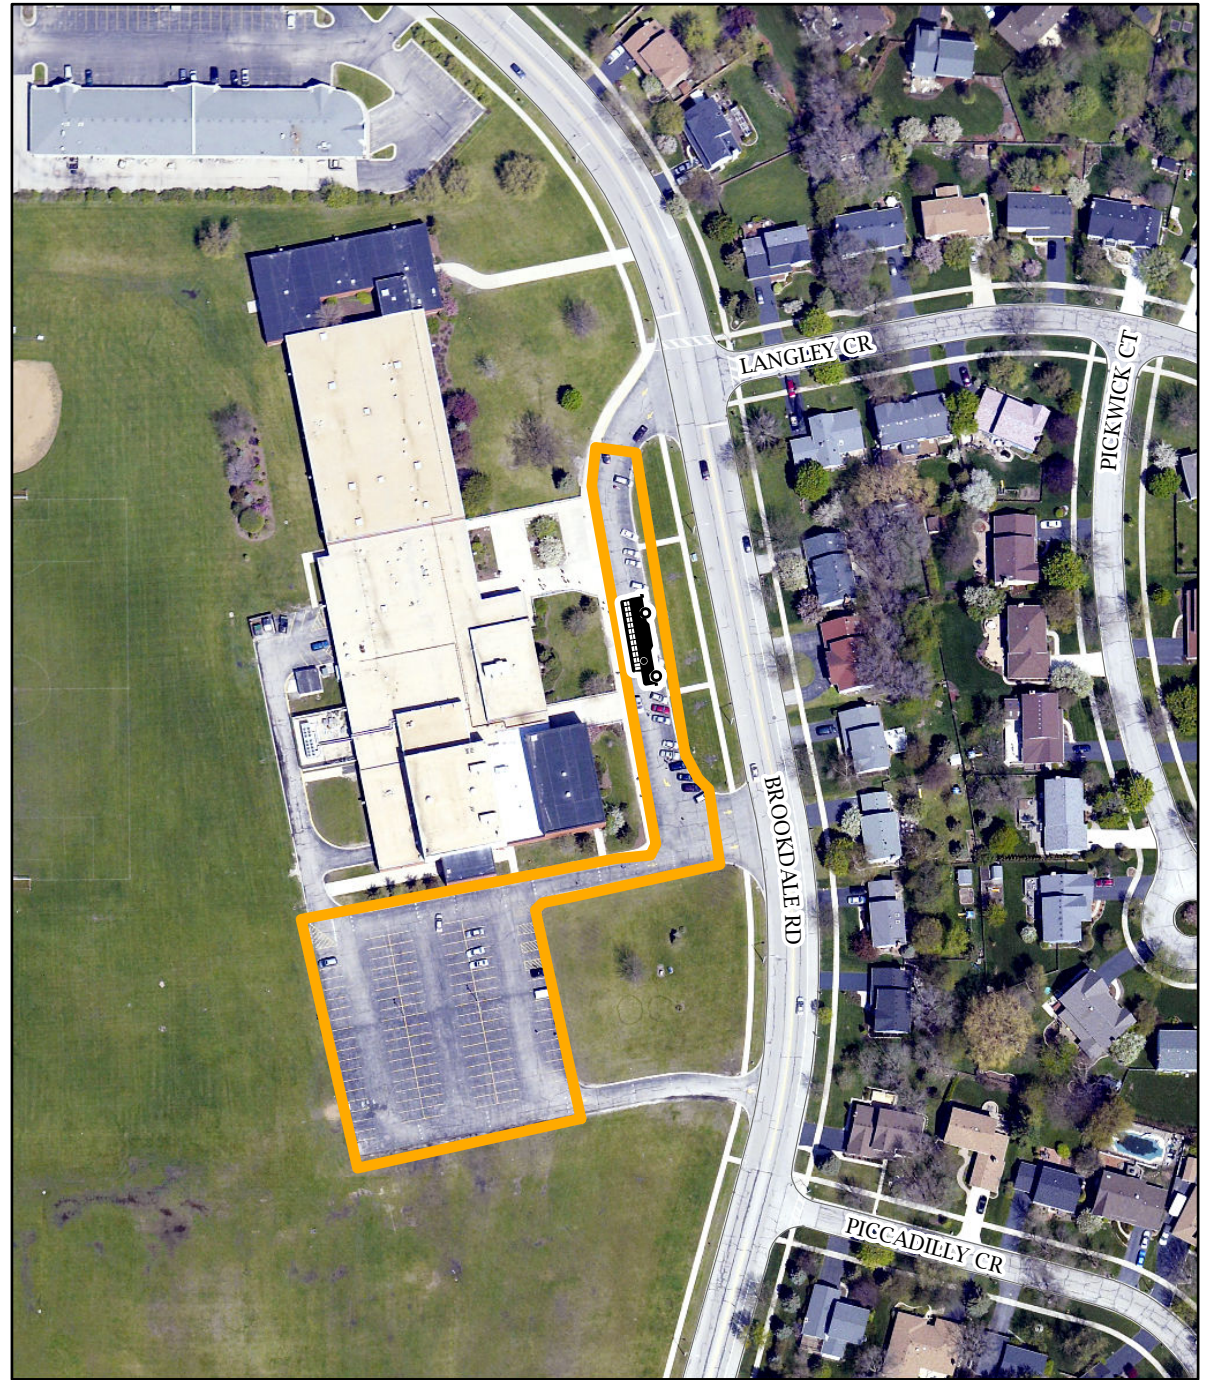

SHUTTLE PARKING LOCATIONS

★ Daily Remote Parking Locations

Additional Locations - July 4 Only:

Shuttles start running at 4pm

1. Route 59 Train Station
2. Thayer Middle School
3. Jefferson Jr. High School
4. Kroehler Parking Lot
5. Prairie Elementary School
6. Naperville Plaza
7. Lincoln Jr. High School
8. Fox Run Square Plaza
9. Maplebrook Elementary School
10. Scott Elementary School
11. Madison Jr. High School
12. 95th Street Park N'Ride
13. Cowlishaw Elementary School

www.ribfest.net
www.naperville.il.us

JULY 4 REMOTE PARKING
 THAYER HILL MIDDLE SCHOOL - 1836 BROOKDALE ROAD