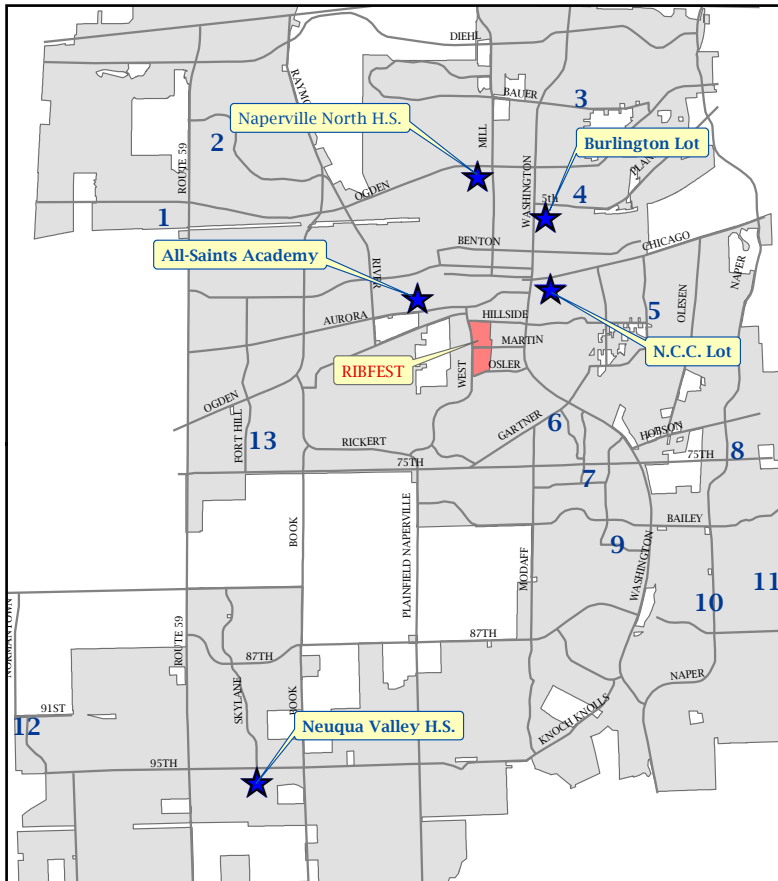

SHUTTLE PARKING LOCATIONS

★ Daily Remote Parking Locations

Additional Locations - July 4 Only:

Shuttles start running at 4pm

1. Route 59 Train Station
2. Thayer Middle School
3. Jefferson Jr. High School
4. Kroehler Parking Lot
5. Prairie Elementary School
6. Naperville Plaza
7. Lincoln Jr. High School
8. Fox Run Square Plaza
9. Maplebrook Elementary School
10. Scott Elementary School
11. Madison Jr. High School
12. 95th Street Park N'Ride
13. Cowlishaw Elementary School

Legend:

 Shuttle Pick-Up Location

 Remote Parking

Shuttle hours for July 4:

- 4:00 p.m. to 7:45 p.m.
- Last shuttle from Ribfest leaves at 10:30 p.m.

FIREWORKS START AT 9:30 P.M.*

*There will be no shuttle service during the fireworks

www.ribfest.net
www.naperville.il.us

JULY 4 REMOTE PARKING
 THAYER HILL MIDDLE SCHOOL - 1836 BROOKDALE ROAD