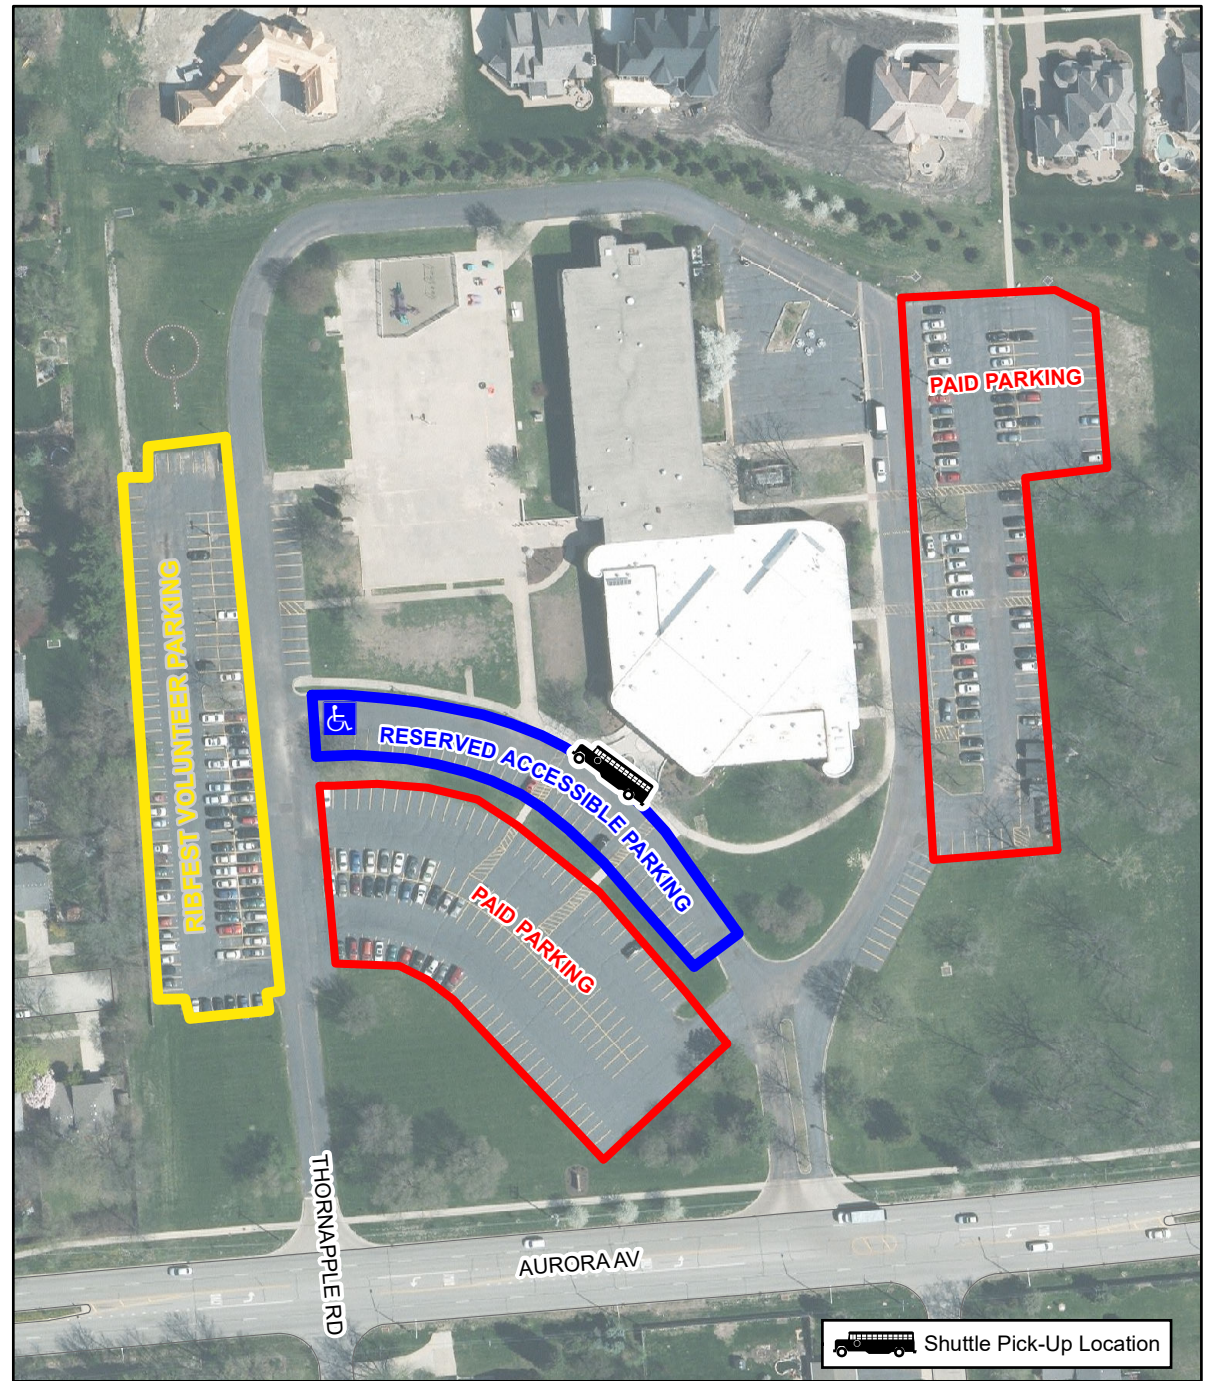

SHUTTLE PARKING LOCATIONS

★ **Daily Remote Parking Locations**

Additional Locations - July 4 Only:

Shuttles start running at 4pm

1. Route 59 Train Station
2. Thayer Middle School
3. Jefferson Jr. High School
4. Kroehler Parking Lot
5. Prairie Elementary School
6. Naperville Plaza
7. Lincoln Jr. High School
8. Fox Run Square Plaza
9. Maplebrook Elementary School
10. Scott Elementary School
11. Madison Jr. High School
12. 95th Street Park N'Ride
13. Cowlishaw Elementary School

Daily Shuttle hours to Ribfest:

July 4:

- Volunteers: 10:30am to 7:45pm
- ADA: 11:00am to 7:45pm
- Last shuttle from Ribfest leaves at 10:30pm

July 5, 6 and 7:

- Volunteers: 10:30am to 8:30pm
- ADA: 11:00am to 8:30pm
- Last shuttle from Ribfest leaves at 10:30pm

FIREWORKS START AT 9:30pm*

*There will be no shuttle service during the fireworks

www.ribfest.net
www.naperville.il.us

ACCESSIBLE & VOLUNTEER PARKING SITE

ALL SAINTS ACADEMY - 1155 AURORA AVENUE