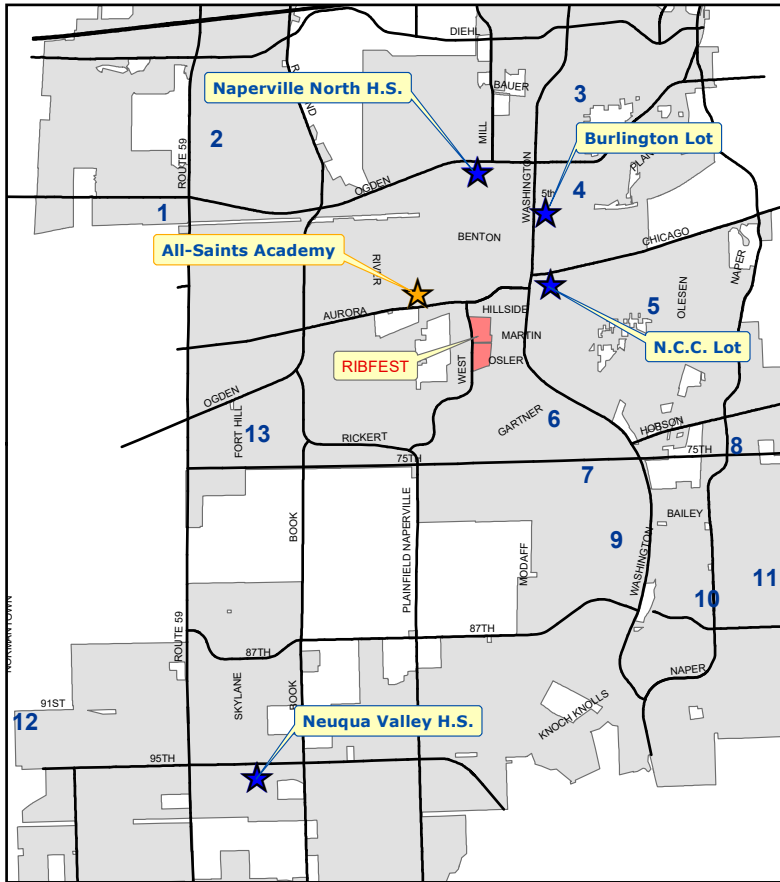

SHUTTLE PARKING LOCATIONS

★ **Daily Remote Parking Locations**

Additional Locations - July 4 Only:

Shuttles start running at 4pm

1. Route 59 Train Station
2. Thayer Middle School
3. Jefferson Jr. High School
4. Kroehler Parking Lot
5. Prairie Elementary School
6. Naperville Plaza
7. Lincoln Jr. High School
8. Fox Run Square Plaza
9. Maplebrook Elementary School
10. Scott Elementary School
11. Madison Jr. High School
12. 95th Street Park N'Ride
13. Cowlishaw Elementary School

Daily Shuttle hours to Ribfest:

July 4:

- Volunteers: 10:30am to 7:45pm
- ADA: 11:00am to 7:45pm
- Last shuttle from Ribfest leaves at 10:30pm

July 5, 6 and 7:

- Volunteers: 10:30am to 8:30pm
- ADA: 11:00am to 8:30pm
- Last shuttle from Ribfest leaves at 10:30pm

FIREWORKS START AT 9:30pm*

*There will be no shuttle service during the fireworks

www.ribfest.net
www.naperville.il.us

ACCESSIBLE & VOLUNTEER PARKING SITE

ALL SAINTS ACADEMY - 1155 AURORA AVENUE