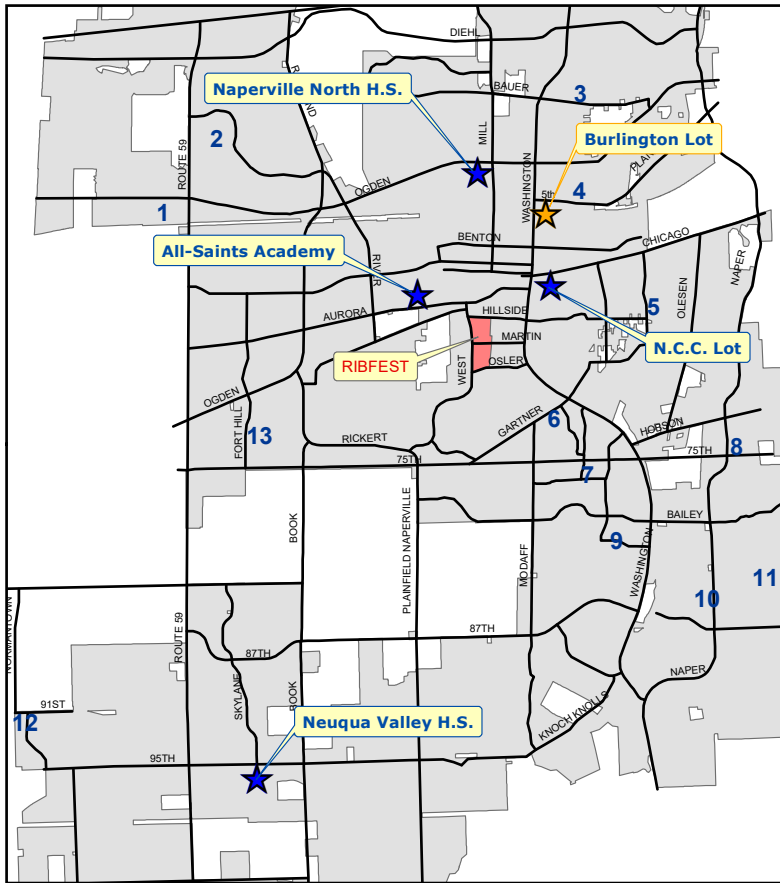

**SHUTTLE PARKING LOCATIONS**

★**Daily Remote Parking Locations**

**Additional Locations - July 4 Only:**  
**Shuttles start running at 4pm**

1. Route 59 Train Station
2. Thayer Middle School
3. Jefferson Jr. High School
4. Kroehler Parking Lot
5. Prairie Elementary School
6. Naperville Plaza
7. Lincoln Jr. High School
8. Fox Run Square Plaza
9. Maplebrook Elementary School
10. Scott Elementary School
11. Madison Jr. High School
12. 95th Street Park N'Ride
13. Cowlishaw Elementary School

**Daily Shuttle hours to Ribfest:**

**July 4:**

- 11:30am to 7:45pm
- Last shuttle from Ribfest leaves at 10:30pm

**July 5 and 6:**

- 6:00pm-8:30pm
- Last shuttle from Ribfest leaves at 10:30pm

**July 7:**

- 11:30am to 8:30pm
- Last shuttle from Ribfest leaves at 10:30pm

**FIREWORKS START AT 9:30 P.M.\***

\*There will be no shuttle service during the fireworks

[www.ribfest.net](http://www.ribfest.net)  
[www.naperville.il.us](http://www.naperville.il.us)

**DAILY RIBFEST REMOTE PARKING**  
 BURLINGTON LOT - SOUTHEAST CORNER  
 OF 5TH AV AND WASHINGTON ST