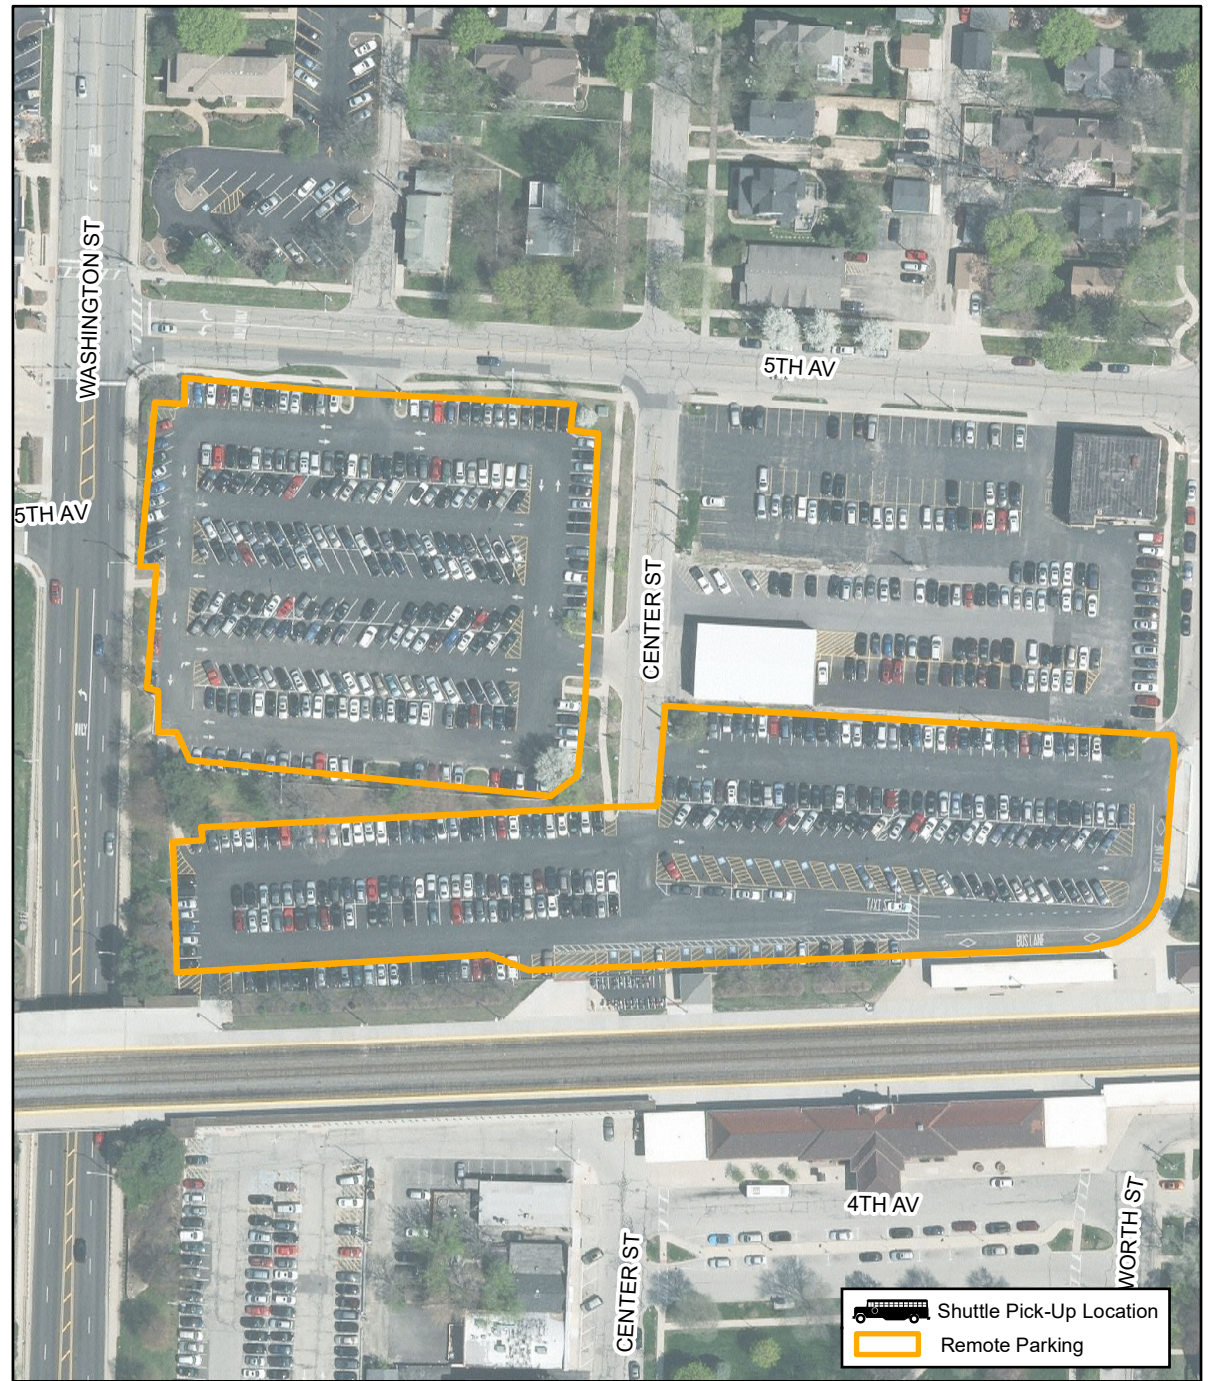

SHUTTLE PARKING LOCATIONS

★**Daily Remote Parking Locations**

Additional Locations - July 4 Only:
Shuttles start running at 4pm

1. Route 59 Train Station
2. Thayer Middle School
3. Jefferson Jr. High School
4. Kroehler Parking Lot
5. Prairie Elementary School
6. Naperville Plaza
7. Lincoln Jr. High School
8. Fox Run Square Plaza
9. Maplebrook Elementary School
10. Scott Elementary School
11. Madison Jr. High School
12. 95th Street Park N'Ride
13. Cowlishaw Elementary School

Daily Shuttle hours to Ribfest:

July 4:

- 11:30am to 7:45pm
- Last shuttle from Ribfest leaves at 10:30pm

July 5 and 6:

- 6:00pm-8:30pm
- Last shuttle from Ribfest leaves at 10:30pm

July 7:

- 11:30am to 8:30pm
- Last shuttle from Ribfest leaves at 10:30pm

FIREWORKS START AT 9:30 P.M.*

*There will be no shuttle service during the fireworks

www.ribfest.net
www.naperville.il.us

DAILY RIBFEST REMOTE PARKING
BURLINGTON LOT - SOUTHEAST CORNER
OF 5TH AV AND WASHINGTON ST