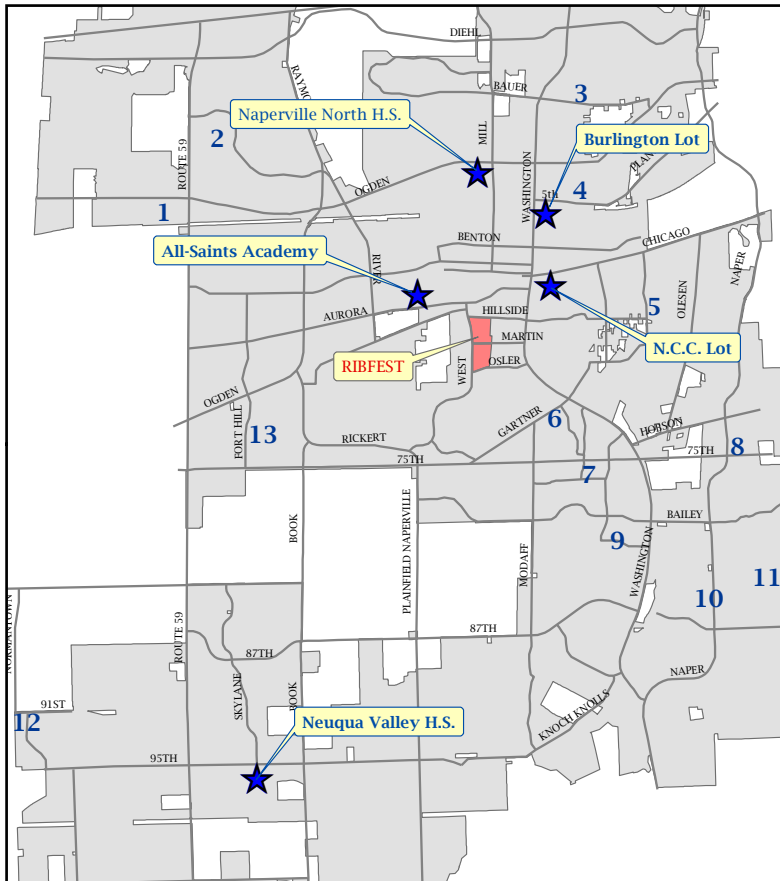

SHUTTLE PARKING LOCATIONS

★ Daily Remote Parking Locations

Additional Locations - July 4 Only:

Shuttles start running at 4pm

1. Route 59 Train Station
2. Thayer Middle School
3. Jefferson Jr. High School
4. Kroehler Parking Lot
5. Prairie Elementary School
6. Naperville Plaza
7. Lincoln Jr. High School
8. Fox Run Square Plaza
9. Maplebrook Elementary School
10. Scott Elementary School
11. Madison Jr. High School
12. 95th Street Park N'Ride
13. Cowlshaw Elementary School

 Shuttle Pick-Up Location

 Remote Parking

Shuttle hours for July 4:

- 4:00 pm to 7:45 p.m.
- Last shuttle from Ribfest leaves at 10:30 p.m.

FIREWORKS START AT 9:30 P.M.*

*There will be no shuttle service during the fireworks

www.ribfest.net
www.naperville.il.us

JULY 4 REMOTE PARKING
 COWLISHAW ELEMENTARY SCHOOL - 1212 SANCTUARY LN