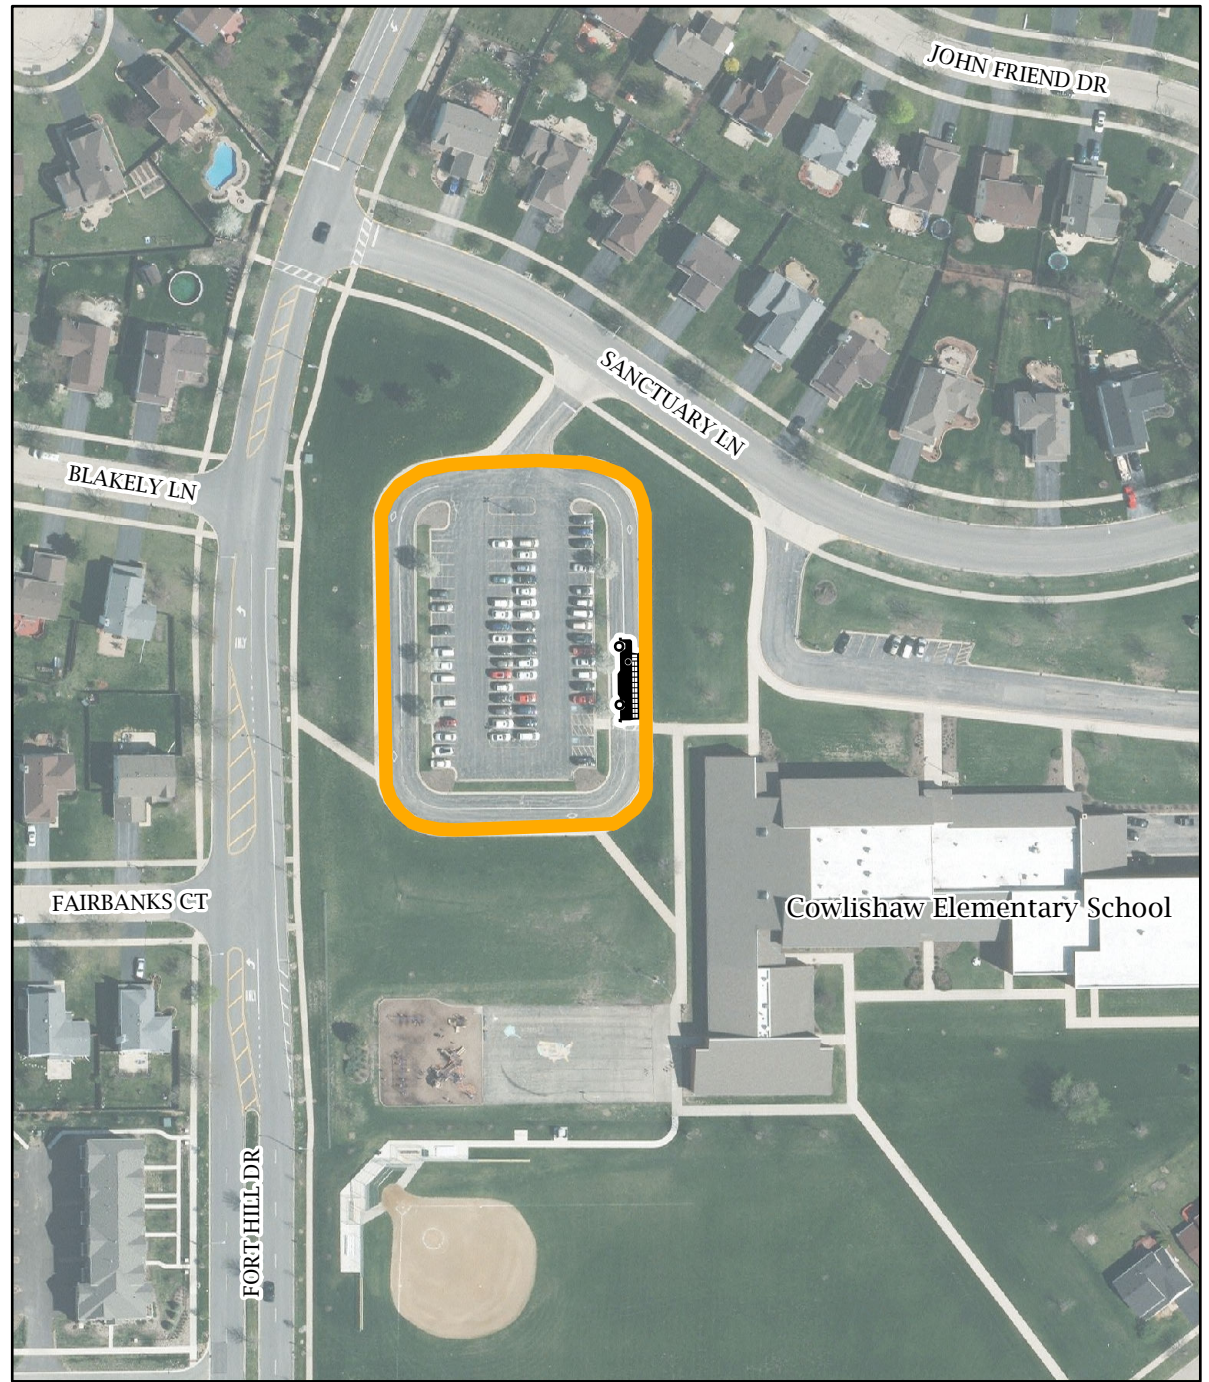

SHUTTLE PARKING LOCATIONS

★ Daily Remote Parking Locations

Additional Locations - July 4 Only:

Shuttles start running at 4pm

1. Route 59 Train Station
2. Thayer Middle School
3. Jefferson Jr. High School
4. Kroehler Parking Lot
5. Prairie Elementary School
6. Naperville Plaza
7. Lincoln Jr. High School
8. Fox Run Square Plaza
9. Maplebrook Elementary School
10. Scott Elementary School
11. Madison Jr. High School
12. 95th Street Park N'Ride
13. Cowlshaw Elementary School

 Shuttle Pick-Up Location

 Remote Parking

Shuttle hours for July 4:

- 4:00 pm to 7:45 p.m.
- Last shuttle from Ribfest leaves at 10:30 p.m.

FIREWORKS START AT 9:30 P.M.*

*There will be no shuttle service during the fireworks

www.ribfest.net
www.naperville.il.us

JULY 4 REMOTE PARKING
 COWLISHAW ELEMENTARY SCHOOL - 1212 SANCTUARY LN