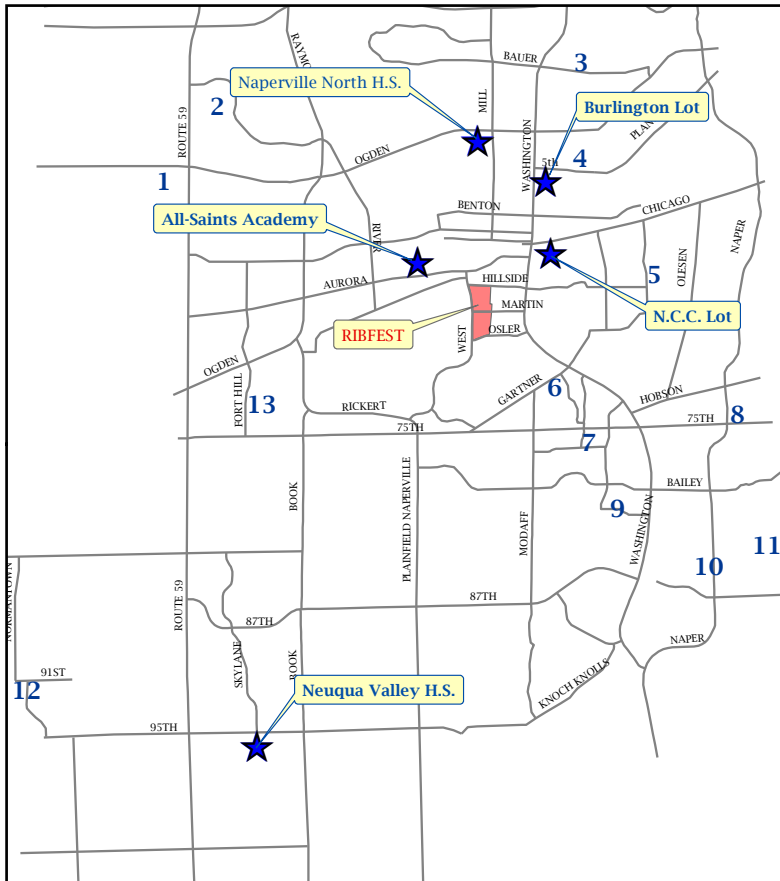

SHUTTLE PARKING LOCATIONS

★ Daily Remote Parking Locations

Additional Locations - July 4 Only:

1. Route 59 Train Station
2. Thayer Middle School
3. Jefferson Jr. High School
4. **Kroehler Parking Lot**
5. Prairie Elementary School
6. Naperville Plaza
7. Lincoln Jr. High School
8. Fox Run Square Plaza
9. Maplebrook Elementary School
10. Scott Elementary School
11. Madison Jr. High School
12. 95th Street Park N'Ride
13. Cowlshaw Elementary School

Legend:

-  Shuttle Pick-Up Location
-  Remote Parking

Shuttle hours for July 4:

- 4:00 p.m. to 7:45 p.m.
- Last shuttle from Ribfest leaves at 10:30 p.m.

FIREWORKS START AT 9:30 P.M.*

*There will be no shuttle service during the fireworks

www.ribfest.net
www.naperville.il.us

JULY 4 REMOTE PARKING
 KROEHLER PARKING LOT -
 NORTHEAST CORNER OF 5TH AV & LOOMIS ST